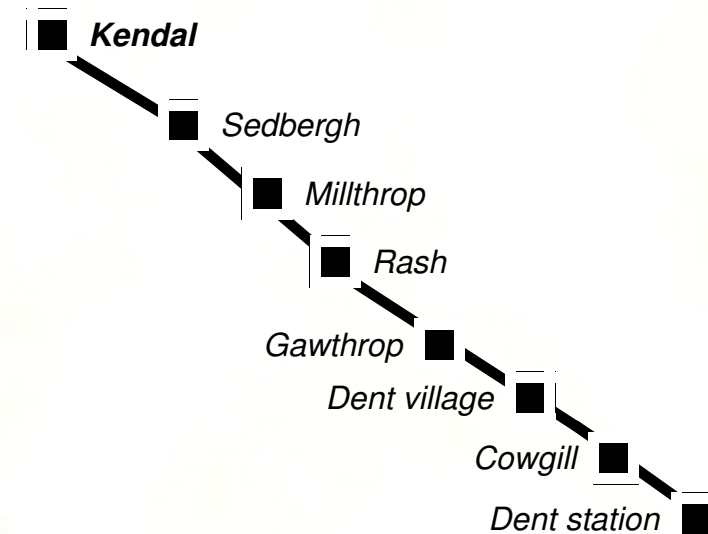

Or Email:

Integrated.transport@cumbria.gov.uk

Or telephone

01228 221107.

Further Information

This leaflet is available on the Cumbria County Council website, together with timetable information on other bus services supported by the Council, updates on service changes, links to Stagecoach and Traveline, plus other useful information. Please visit:

www.cumbria.gov.uk/buses

At the time of print this leaflet is correct, but timetables can be subject to change. If in doubt, please check with Traveline to verify your journey details 0871 200 22 33.

These services are provided by

Woofs of Sedbergh: 015396 20414

Apollo 8: 01539 824086

A large print version of this timetable is available. Contact traveline on 0871 200 22 33. (Calls from BT landlines cost 10p per minute plus network extras. Costs of other providers may vary)

Environment

Building pride in Cumbria

Whilst every effort has been made to ensure the information provided in this leaflet is correct, Cumbria County Council cannot be held responsible for any loss, damage, injury or inconvenience caused by errors, omissions, timetable changes or cancellations, delays or diversions of services

If you have any comments, complaints or suggestions please write to us at:

Transport, Lonsdale Building,
The Courts, Carlisle, CA3 8NA
publictransport@cumbriacc.gov.uk

Printed on recycled paper

BUS TIMETABLE

564B Dent Kendal

From 5th November 2011

Operated by
Woofs of Sedbergh & Apollo 8
Wednesday & Saturday Service

cumbria.gov.uk/buses

Calls from landlines cost 10p per minute.
Calls from mobiles may vary.