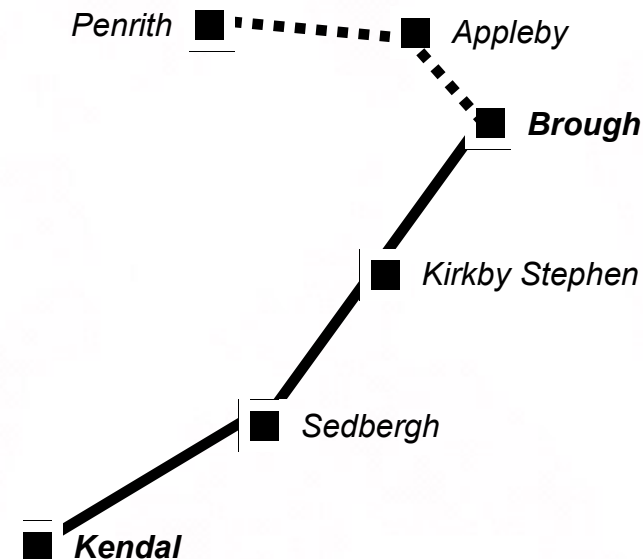

If you have comments or suggestions on how your local bus services may be improved, please write to:

Integrated Transport Team,
18 Portland Square,
Carlisle, CA1 1PE

Or Email:

Integrated.transport@cumbria.gov.uk

Or telephone

01228 221107.

Further Information

This leaflet is available on the Cumbria County Council website, together with timetable information on other bus services supported by the Council, updates on service changes, links to Stagecoach and Traveline, plus other useful information. Please visit:

www.cumbria.gov.uk/buses

At the time of print this leaflet is correct, but timetables can be subject to change. If in doubt, please check with Traveline to verify your journey details 0871 200 22 33.

This service is provided by:

Kirkby Lonsdale Coach Hire 01524 733831
Woofs of Sedbergh 015396 20414

Environment

Building pride in Cumbria

Whilst every effort has been made to ensure the information provided in this leaflet is correct, Cumbria County Council cannot be held responsible for any loss, damage, injury or inconvenience caused by errors, omissions, timetable changes or cancellations, delays or diversions of services

If you have any comments, complaints or suggestions please write to us at:

Transport, Lonsdale Building,
The Courts, Carlisle, CA3 8NA
publictransport@cumbriacc.gov.uk

Printed on recycled paper

BUS TIMETABLE

564 Brough Kirkby Stephen Sedbergh Kendal

Valid from 1st May 2011
(Updated November 2011)

Operated by

Kirkby Lonsdale Coach Hire &
Woofs of Sedbergh

cumbria.gov.uk/buses