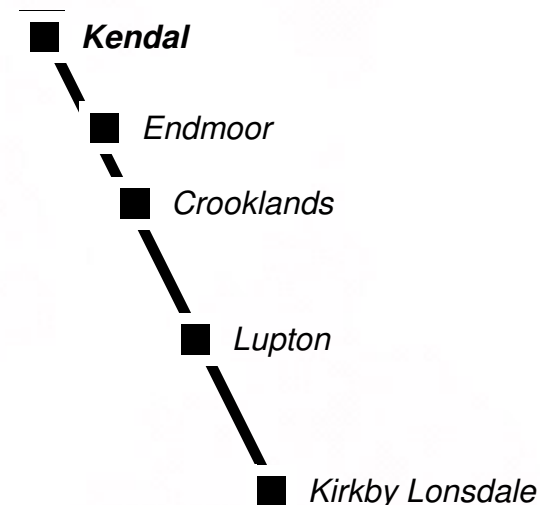

567 Kendal Kirkby Lonsdale

Updated December 2010

Operated by

Stagecoach in Cumbria
Monday to Saturday

cumbria.gov.uk/buses

Calls from landlines cost 10p per minute. Calls from mobiles may vary.