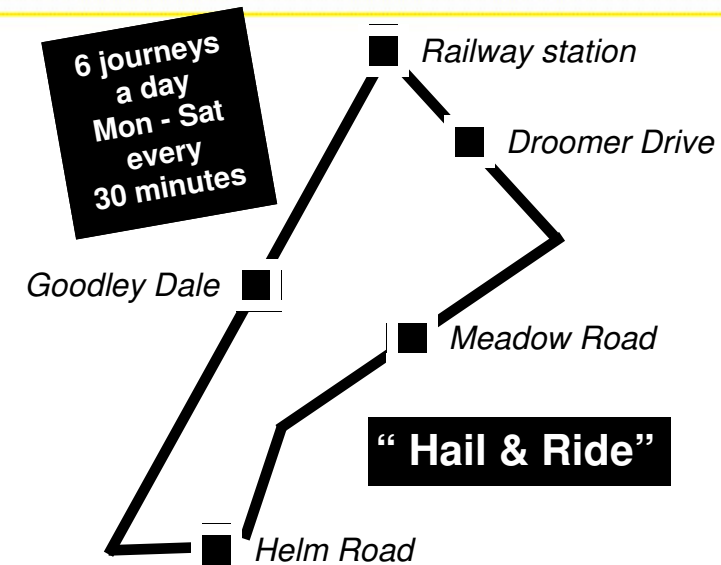

Or Email:

Integrated.transport@cumbria.gov.uk

Further Information

This leaflet is available on the Cumbria County Council website, together with timetable information on other bus services supported by the Council, updates on service changes, links to Stagecoach and Traveline, plus other useful information. Please visit:

www.cumbria.gov.uk/buses

At the time of print this leaflet is correct, but timetables can be subject to change. If in doubt, please check with Traveline to verify your journey details 0871 200 22 33.

This service is provided by Lakes Minibus Travel who can be contacted at 01539 446816.

A large print version of this timetable is available. Contact traveline on 0871 200 22 33. (Calls from BT landlines cost 10p per minute plus network extras. Costs of other providers may vary)

Environment

Building pride in Cumbria

Whilst every effort has been made to ensure the information provided in this leaflet is correct, Cumbria County Council cannot be held responsible for any loss, damage, injury or inconvenience caused by errors, omissions, timetable changes or cancellations, delays or diversions of services

If you have any comments, complaints or suggestions please write to us at:

Transport, Lonsdale Building,
The Courts, Carlisle, CA3 8NA
publictransport@cumbriacc.gov.uk

Printed on recycled paper

BUS TIMETABLE

597 Windermere Town Service