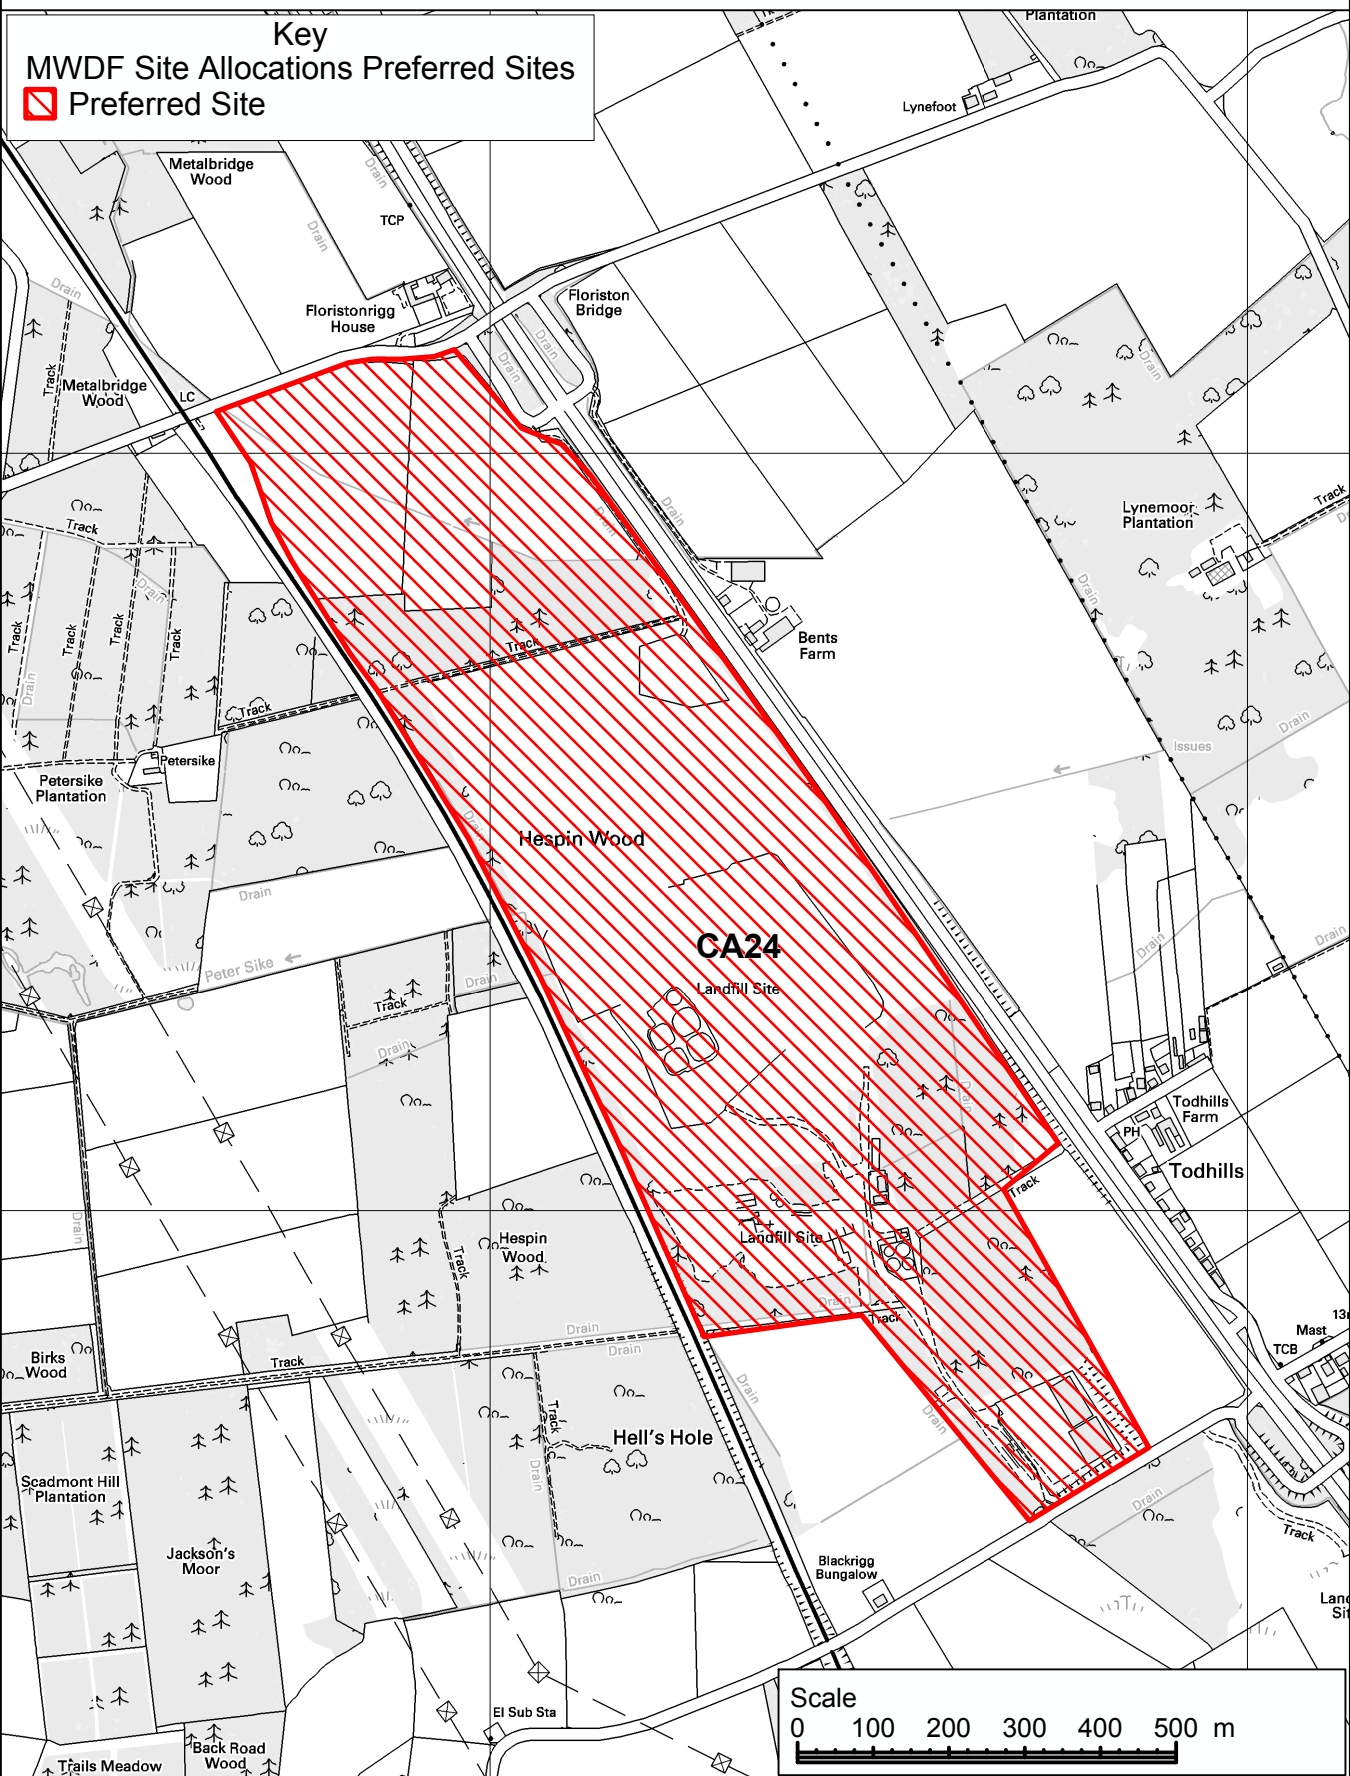

# CA24 - Hespin Wood, Todhills, Carlisle - REVISED 16/12/09

## Key

MWDF Site Allocations Preferred Sites

 Preferred Site

Scale

0 100 200 300 400 500 m