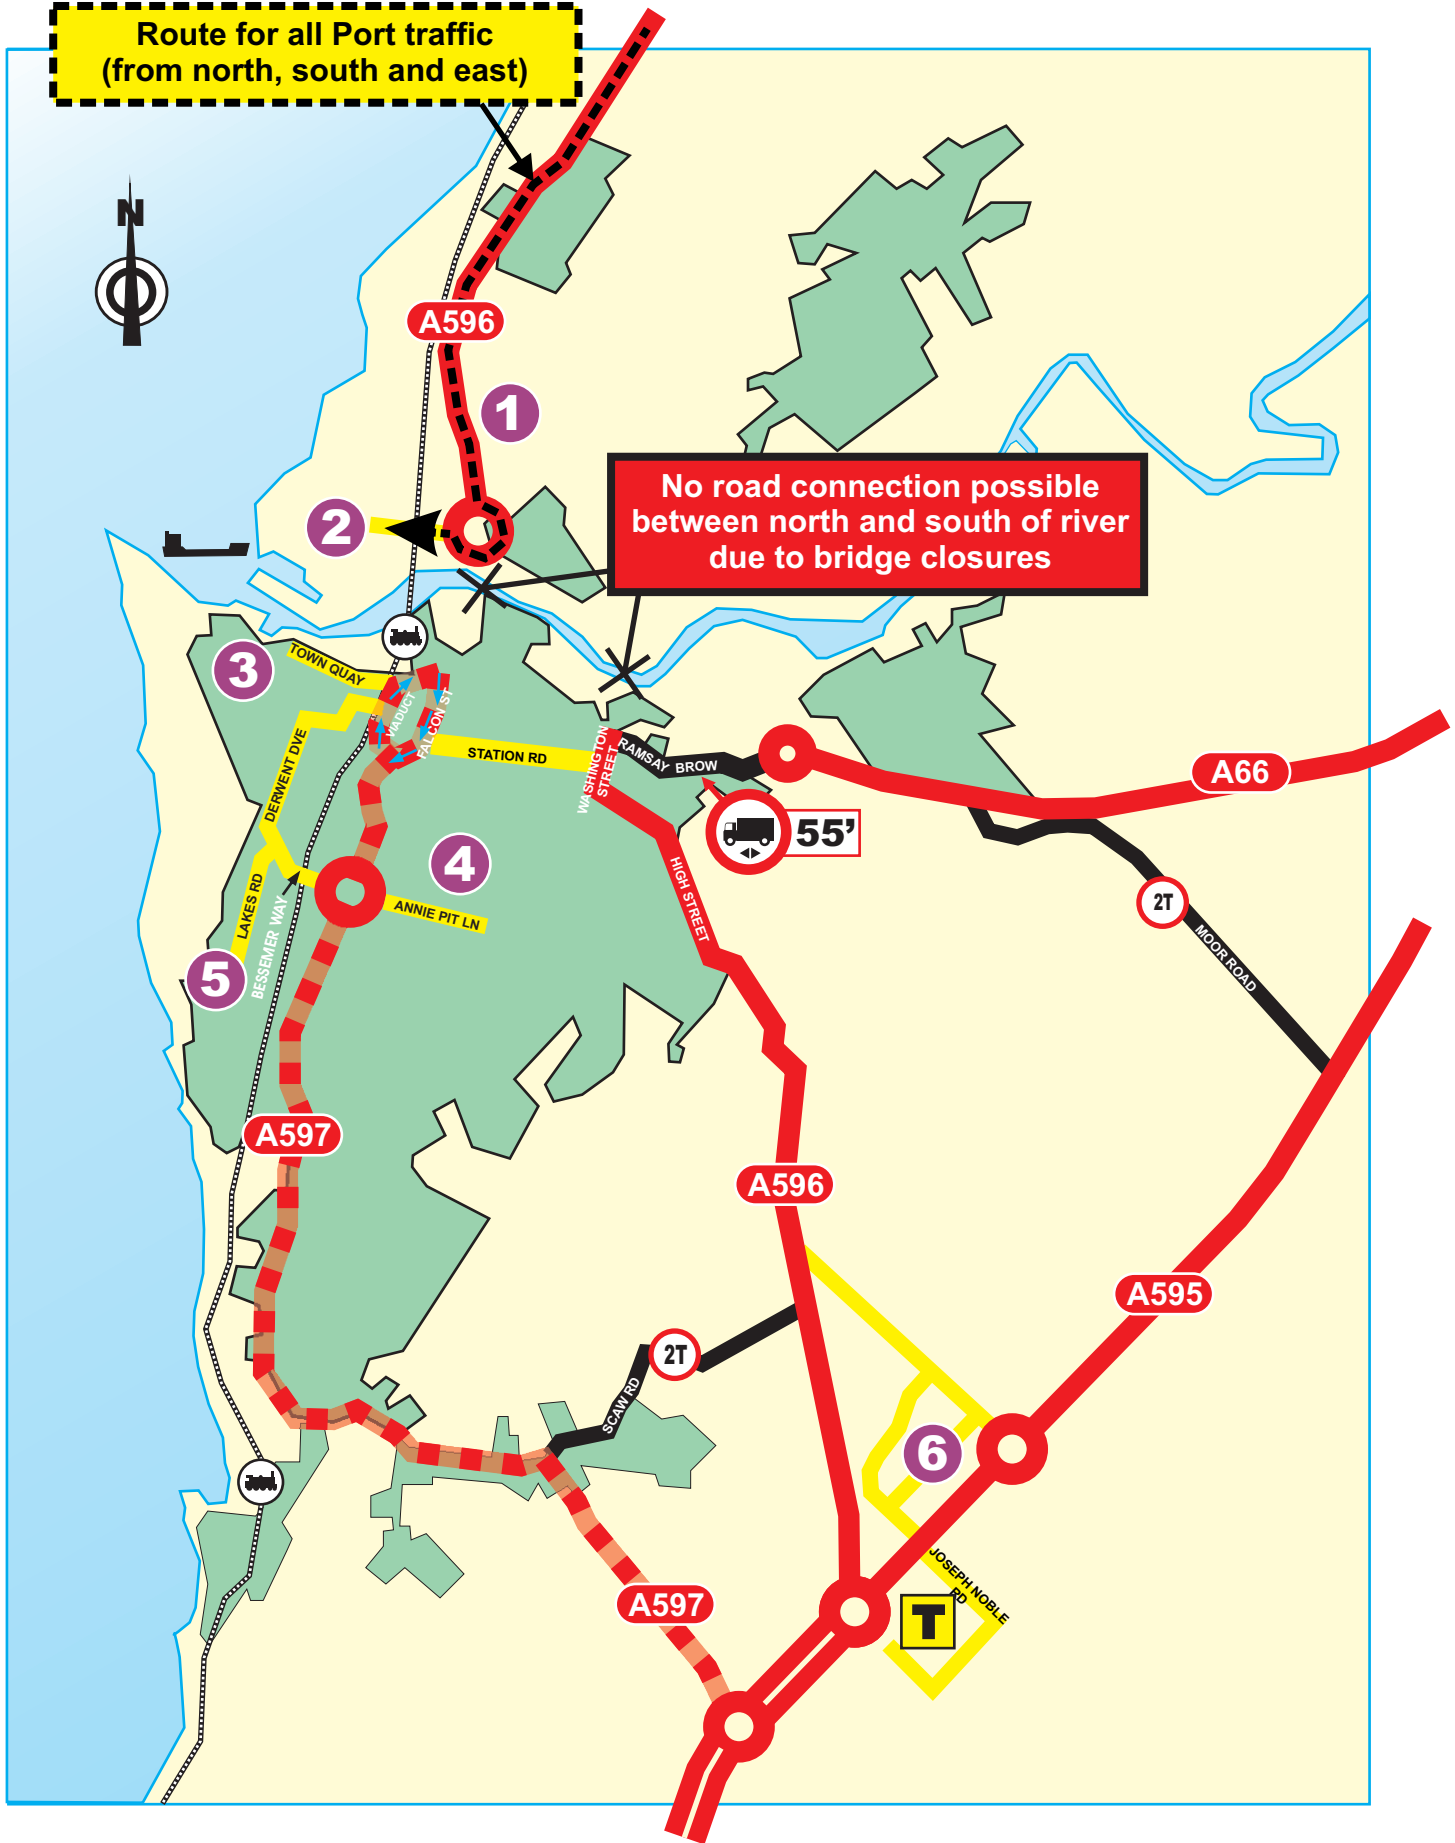

**Route for all Port traffic
(from north, south and east)**

**No road connection possible
between north and south of river
due to bridge closures**

- | | |
|---------------------------------------|---|
| 1 Dunmail Park Shopping Centre | 4 Clay Flatts Industrial Estate |
| 2 Port of Workington | 5 Derwent Howe Industrial Estate |
| 3 Yards | 6 Lillyhall Industrial Estate |