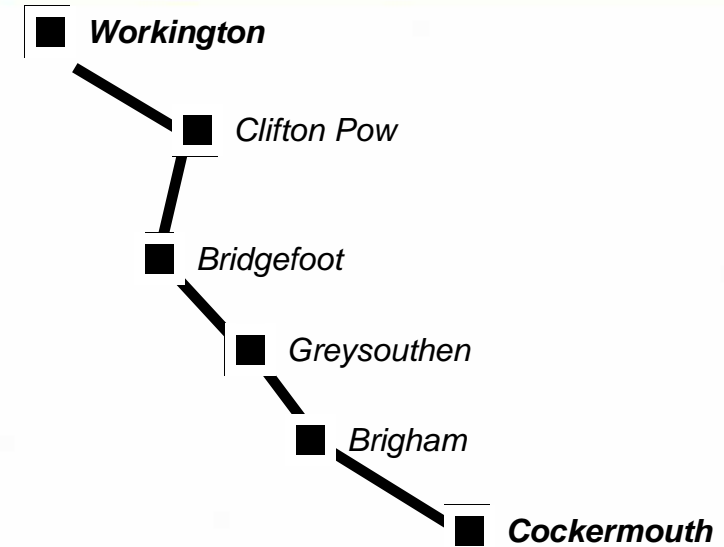

Valid from September 1st 2008

Operated by

AA Travel, John Hoban, Reays Coaches
Stagecoach in Cumbria

www.traveline.info

Calls from landlines cost 10p per minute.
Calls from mobiles may vary.

Workington-Cockermouth via High Brigham & Greysouthen

Hob =
John Hoban
(01900 603579)

Rea =
Reays Coaches
(016973 49999)

Sta =
Stagecoach in Cumbria
(0871 200 22 33)

For details of full service to Gable Avenue & Highfield Road plus other Cockermouth Town services, see separate leaflet