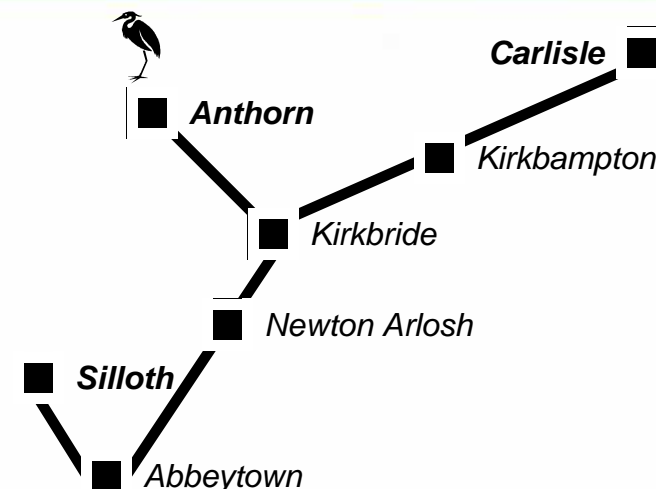

If you have any comments, complaints or suggestions please write to us at:
Transport and Spatial Planning, Lonsdale Building,
The Courts, Carlisle, CA3 8NA

Printed on recycled paper

BUS TIMETABLE

71 Silloth/Anthorn Carlisle