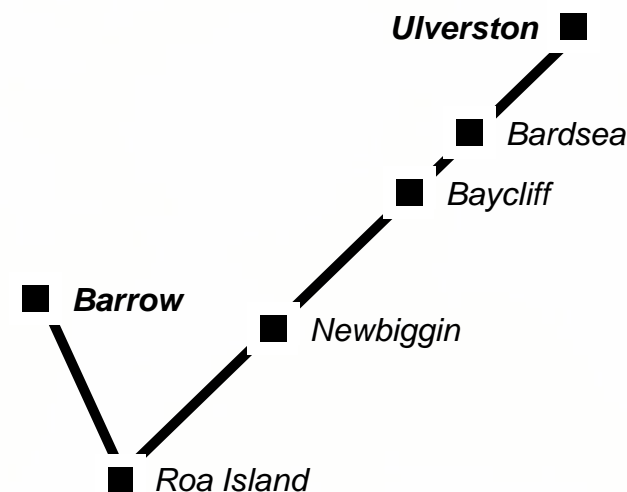

Or Email:

publictransport@cumbria.gov.uk

Further Information

This leaflet is available on the Cumbria County Council website, together with timetable information on other bus services supported by the Council, updates on service changes, links to Stagecoach and Traveline, plus other useful information. Please visit:

www.cumbria.gov.uk/buses

At the time of print this leaflet is correct, but timetables can be subject to change. If in doubt, please check with Traveline to verify your journey details 0871 200 22 33.

A large print version of this timetable is available. Contact traveline on 0871 200 22 33. (Calls from BT landlines cost 10p per minute plus network extras. Costs of other providers may vary)

This service is provided by Blueworks Taxis who can be contacted at 015395 31995.

Environment

Building pride in Cumbria

Whilst every effort has been made to ensure the information provided in this leaflet is correct, Cumbria County Council cannot be held responsible for any loss, damage, injury or inconvenience caused by errors, omissions, timetable changes or cancellations, delays or diversions of services

If you have any comments, complaints or suggestions please write to us at:

Transport, Lonsdale Building,
The Courts, Carlisle, CA3 8NA
publictransport@cumbriacc.gov.uk

Printed on recycled paper

BUS TIMETABLE

11 Barrow Roa Island Ulverston