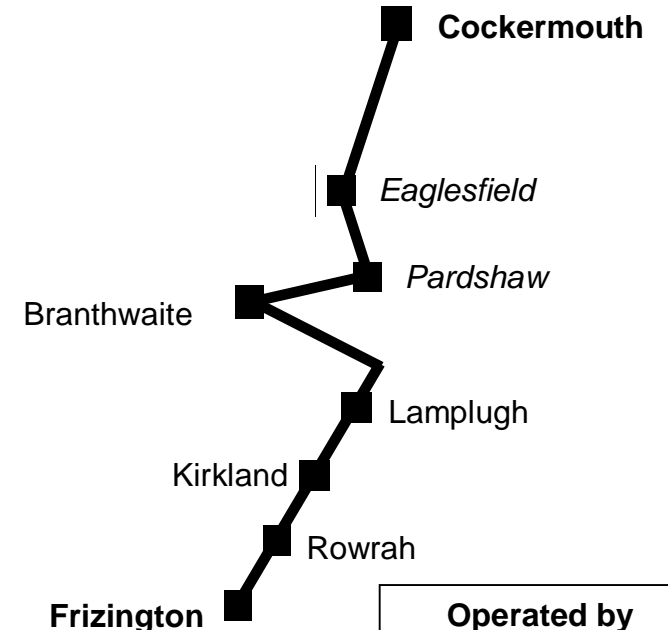

Frizington - Cockermouth via Lamplugh and Eaglesfield

Service 217

Wednesdays Only (not public holidays)

| | | ▲ | | | ▲ |
|---------------------------------------|---------------------|---------------------|--------------------------------|---------------|---------------|
| Frizington | 09.30 | 13.45 | Cockermouth Hospital | 12.25R | 16.55R |
| Arlecdon | 09.34 | 13.49 | Cockermouth Main Street | 12.30 | 17.00 |
| Rowrah | 09.35 | 13.50 | The Moor | 12.32 | 17.02 |
| Kirkland | 09.40 | 13.55 | Eaglesfield | 12.37 | 17.07 |
| <u>Lamplugh</u> | <u>09.50</u> | <u>14.05</u> | <u>Deanscales</u> | <u>12.41</u> | <u>17.11</u> |
| Crossgates | 09.52 | 14.07 | Pardshaw Hall | 12.45 | 17.15 |
| Ullock | 09.57 | 14.12 | Pardshaw | 12.47 | 17.17 |
| Branthwaite | 10.00 | 14.15 | Dean | 12.51 | 17.21 |
| Dean | 10.02 | 14.17 | Branthwaite | 12.53 | 17.23 |
| <u>Pardshaw</u> | <u>10.06</u> | <u>14.21</u> | <u>Ullock</u> | <u>12.56</u> | <u>17.26</u> |
| Pardshaw Hall | 10.08 | 14.23 | Crossgates | 13.01 | 17.31 |
| Deanscales | 10.11 | 14.26 | Lamplugh | 13.03 | 17.33 |
| Eaglesfield | 10.15 | 14.30 | Kirkland | 13.08 | 17.38 |
| The Moor | 10.19 | 14.34 | Rowrah | 13.16 | 17.46 |
| <u>Cockermouth Main Street</u> | <u>10.21</u> | <u>14.36</u> | <u>Arlecdon</u> | <u>13.17</u> | <u>17.47</u> |
| Cockermouth Hospital | 10.25R | 14.40R | Frizington, The Griffin | 13.19 | 17.49 |

What's Changed

- > Bus no longer runs via Ennerdale Bridge

It is funded by

*Arlecdon & Frizington, Dean,
and Lamplugh Parish Councils*

For details of how to join the
West Cumbria Bus User Group
please phone 07561 360 615

A large print version of this
timetable is available.
Contact the
Scheduled Bus Services Team
on 0333 240 69 65 (Option 1)
Monday to Friday
08:30 to 17:00

From
5th April 2017
(Updated January 2018)

Operated by
J.B. Pickthall
Wednesdays only