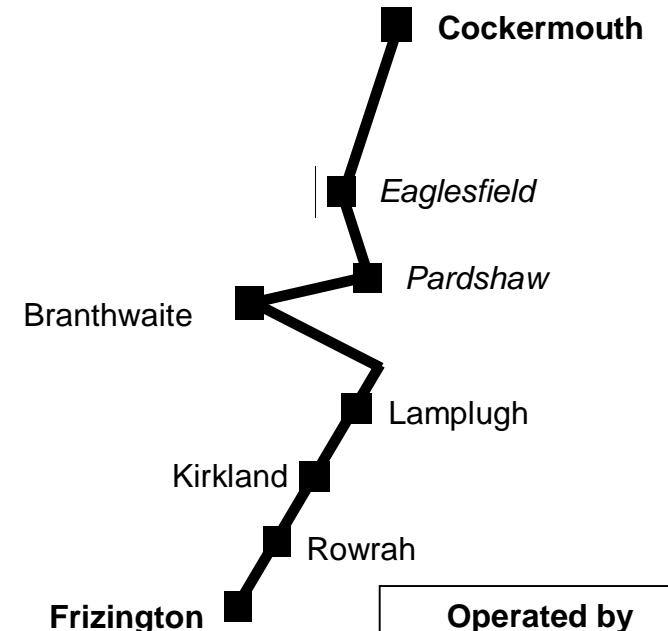

Frizington - Cockermouth via Lamplugh and Eaglesfield

Service 217

Wednesdays Only (not public holidays)

		▲			▲
Frizington	09.30	13.45	Cockermouth Hospital	12.25R	16.55R
Arlecdon	09.34	13.49	Cockermouth Main Street	12.30	17.00
Rowrah	09.35	13.50	The Moor	12.32	17.02
Kirkland	09.40	13.55	Eaglesfield	12.37	17.07
<u>Lamplugh</u>	<u>09.50</u>	<u>14.05</u>	<u>Deanscales</u>	<u>12.41</u>	<u>17.11</u>
Crossgates	09.52	14.07	Pardshaw Hall	12.45	17.15
Ullock	09.57	14.12	Pardshaw	12.47	17.17
Branthwaite	10.00	14.15	Dean	12.51	17.21
Dean	10.02	14.17	Branthwaite	12.53	17.23
<u>Pardshaw</u>	<u>10.06</u>	<u>14.21</u>	<u>Ullock</u>	<u>12.56</u>	<u>17.26</u>
Pardshaw Hall	10.08	14.23	Crossgates	13.01	17.31
Deanscales	10.11	14.26	Lamplugh	13.03	17.33
Eaglesfield	10.15	14.30	Kirkland	13.08	17.38
The Moor	10.19	14.34	Rowrah	13.16	17.46
<u>Cockermouth Main Street</u>	<u>10.21</u>	<u>14.36</u>	<u>Arlecdon</u>	<u>13.17</u>	<u>17.47</u>
Cockermouth Hospital	10.25R	14.40R	Frizington, The Griffin	13.19	17.49

What's Changed

- > Bus no longer runs via Ennerdale Bridge

It is funded by

*Arlecdon & Frizington, Dean,
and Lamplugh Parish Councils*

For details of how to join the
West Cumbria Bus User Group
please phone 07561 360 615

A large print version of this
timetable is available.
Contact the
Scheduled Bus Services Team
on 0333 240 69 65 (Option 1)
Monday to Friday
08:30 to 17:00

From
5th April 2017
(Updated January 2018)

Operated by
J.B. Pickthall
Wednesdays only