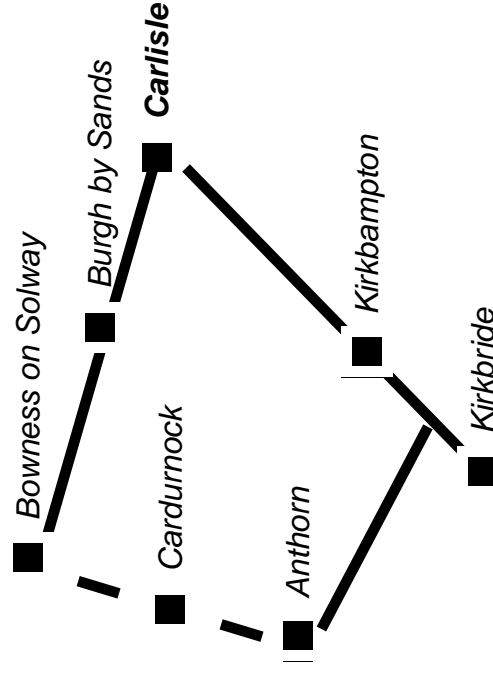

Other services are available at Carlisle to:

- Penrith (104);
- Keswick (554);
- Workington (300);
- Silloth (400);
- Cockermouth (400);
- Newcastle (685);
- Dumfries (79);
- Galashiels (X95)

A large print version of this timetable is available.

Phone 0333 240 69 65

(Option 1)

Monday - Friday 08:30 to 17:00

From
4th September 2018

Service

93

Carlisle -
Bowness
on Solway -
Anthorn

Operated by
Stagecoach in Cumbria