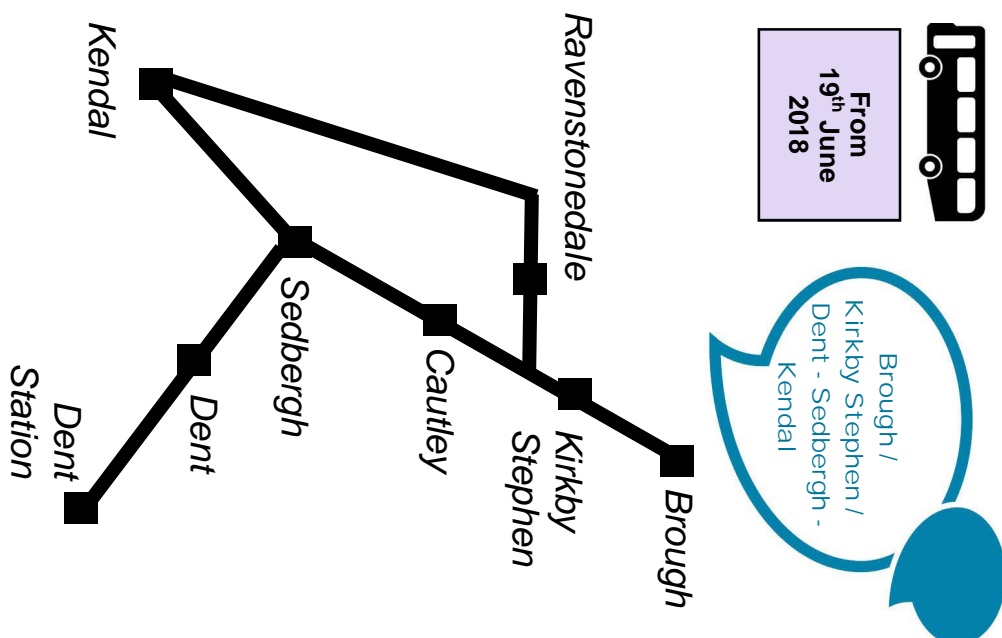

Wed	Saturdays (Service S1)						
Kendal, Morrisons	--	--	11:18	12:38	14:38	--	--	--
Kendal, Blackhall Rd stop G	13:00	08:35	11:23	12:43	14:43	16:20	--	--
Kendal K Village	↓	↓	11:28	↓	↓	16:25	--	--
Westmorland Hospital (A65)	13:08 R	↓	↓	↓	↓	↓	--	--
Oxenholme Station Approach	13:10	↓	11:33	↓	↓	16:30	--	--
Killington M6 Bridge	↓	08:50	11:43	12:58	14:58	16:40	--	--
Sedbergh, Dalesman	13:30	09:00	11:53	13:08	15:08	16:50	18:19	--
Sedbergh, Maryfell	↓	↓	11:55	13:10	15:10	16:52	18:21	--
Dent Village	13:45	09:15	--	13:25	--	17:07	18:36	18:46R
Cowgill	13:55R	09:20	--	--	--	17:12	--	18:51R
Dent Rail Station	--	09:30	--	--	--	17:22	--	19:01R

See timetable overleaf for Friday service from Dent and Sedbergh to Kirkby Stephen

R - operates only if pre-booked with the driver on the day
Wed - Wednesdays (Service W2 operated by Woofs of Sedbergh)
Saturdays (Western Dales Bus S1)
-- or ↓ : This journey does not serve this stop

Further Information

Timetables for all bus services throughout Cumbria can be found at : www.cumbria.gov.uk/buses
To request a leaflet please phone: 0333 240 6965 (Option 1)
For up to date journey details
Phone Traveline : 0871 200 22 33. (Daily : 07:00 to 20:00)

Printed on recycled paper

Operated by
Woofs of Sedbergh (W1 / W2), Stagecoach (502 College Days)
S5 Thursdays, S4 Fridays, S1 Saturdays
Cumbria Classic Coaches (571 Mondays)