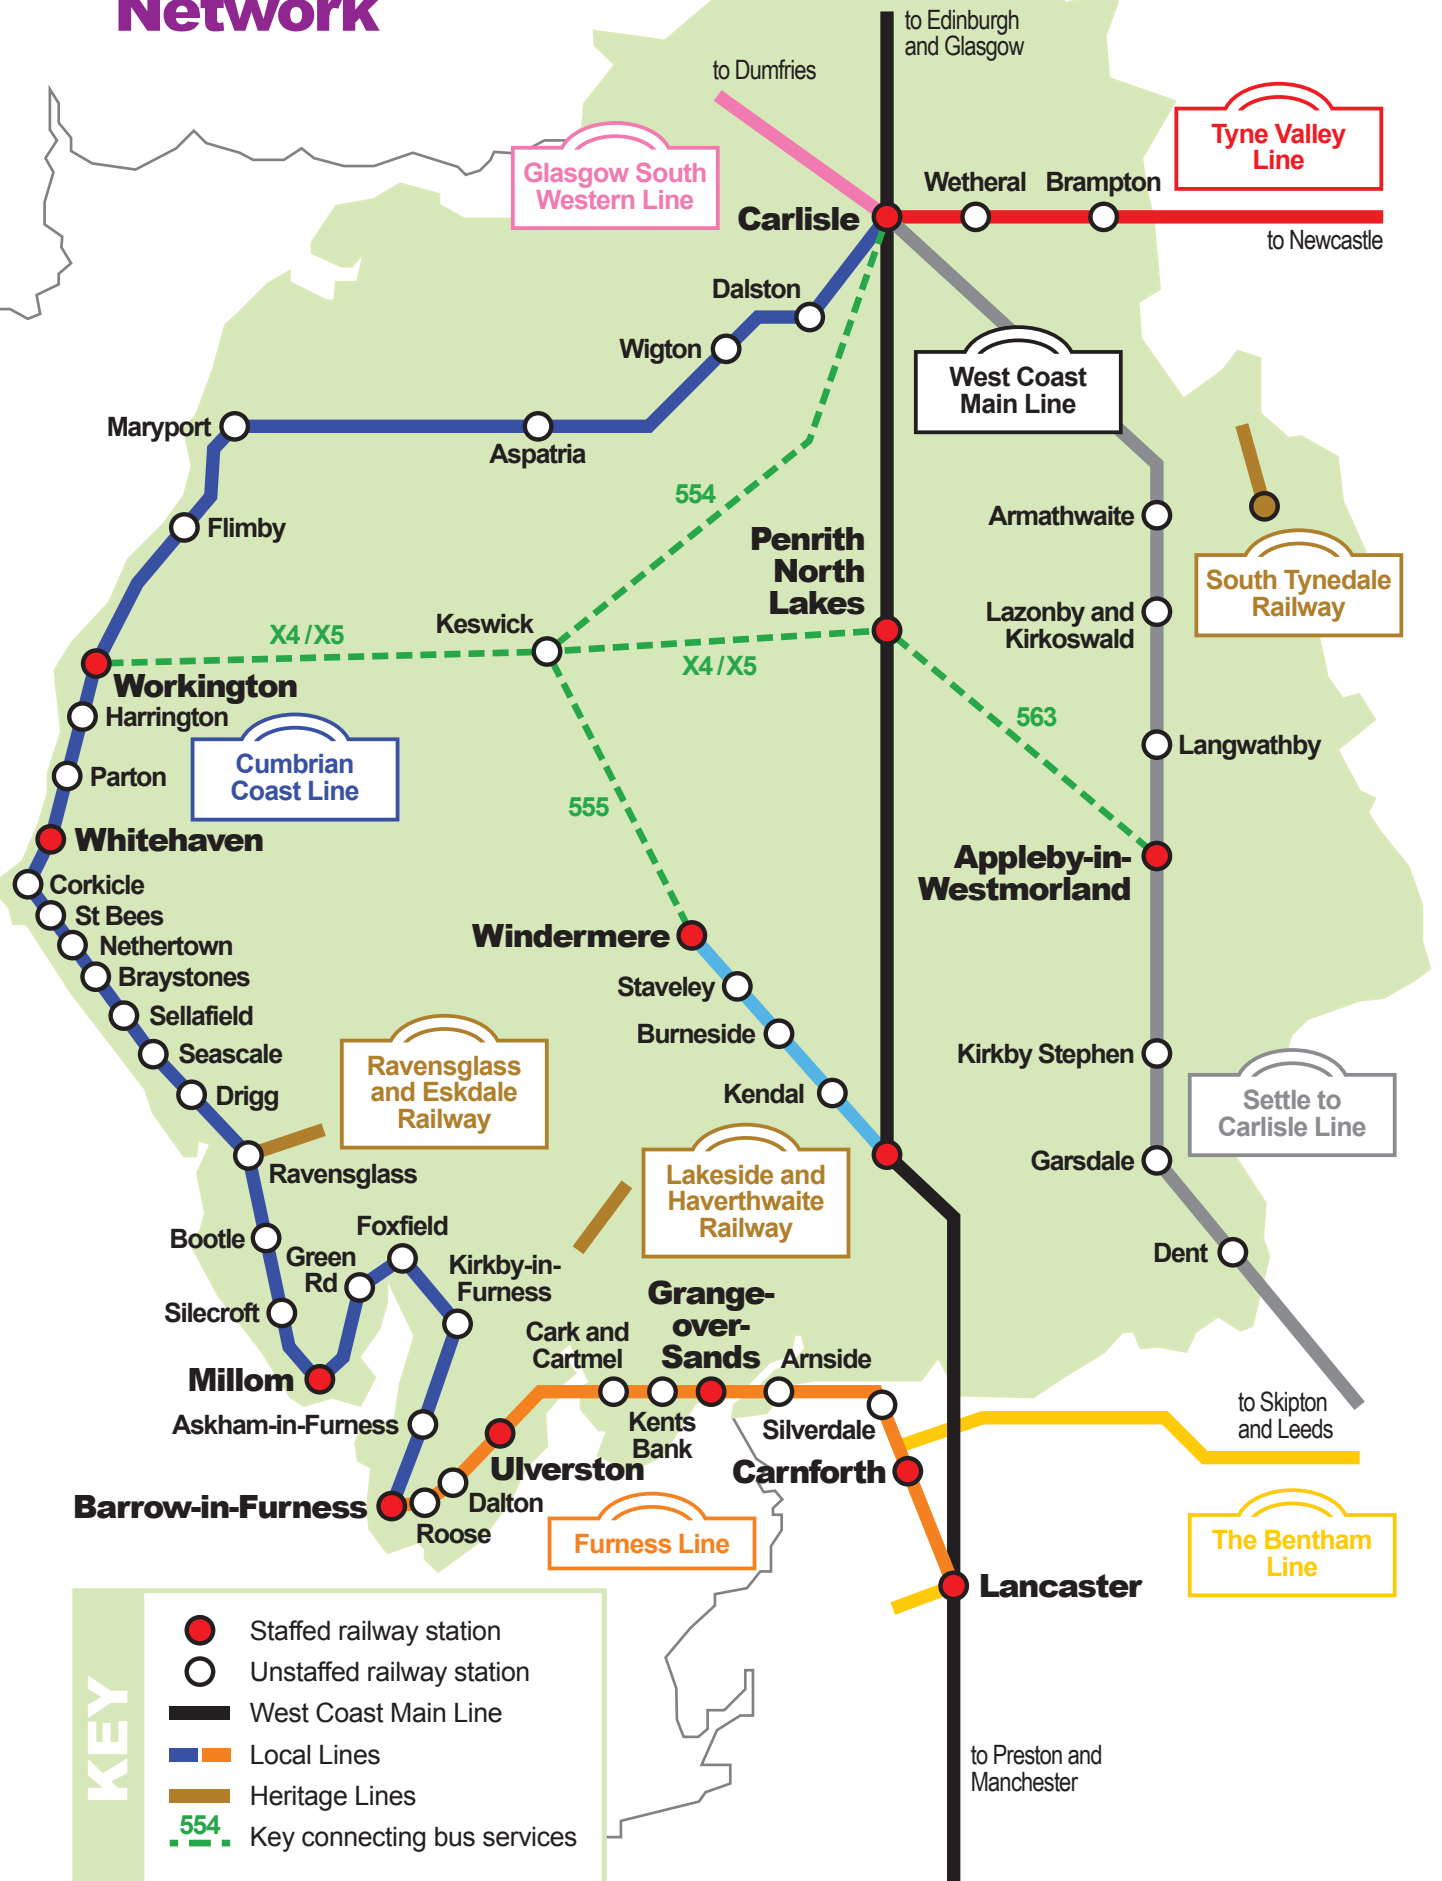

# Cumbria's Railway Network

**KEY**

- Staffed railway station
- Unstaffed railway station
- West Coast Main Line
- Local Lines
- Heritage Lines
- 554 Key connecting bus services