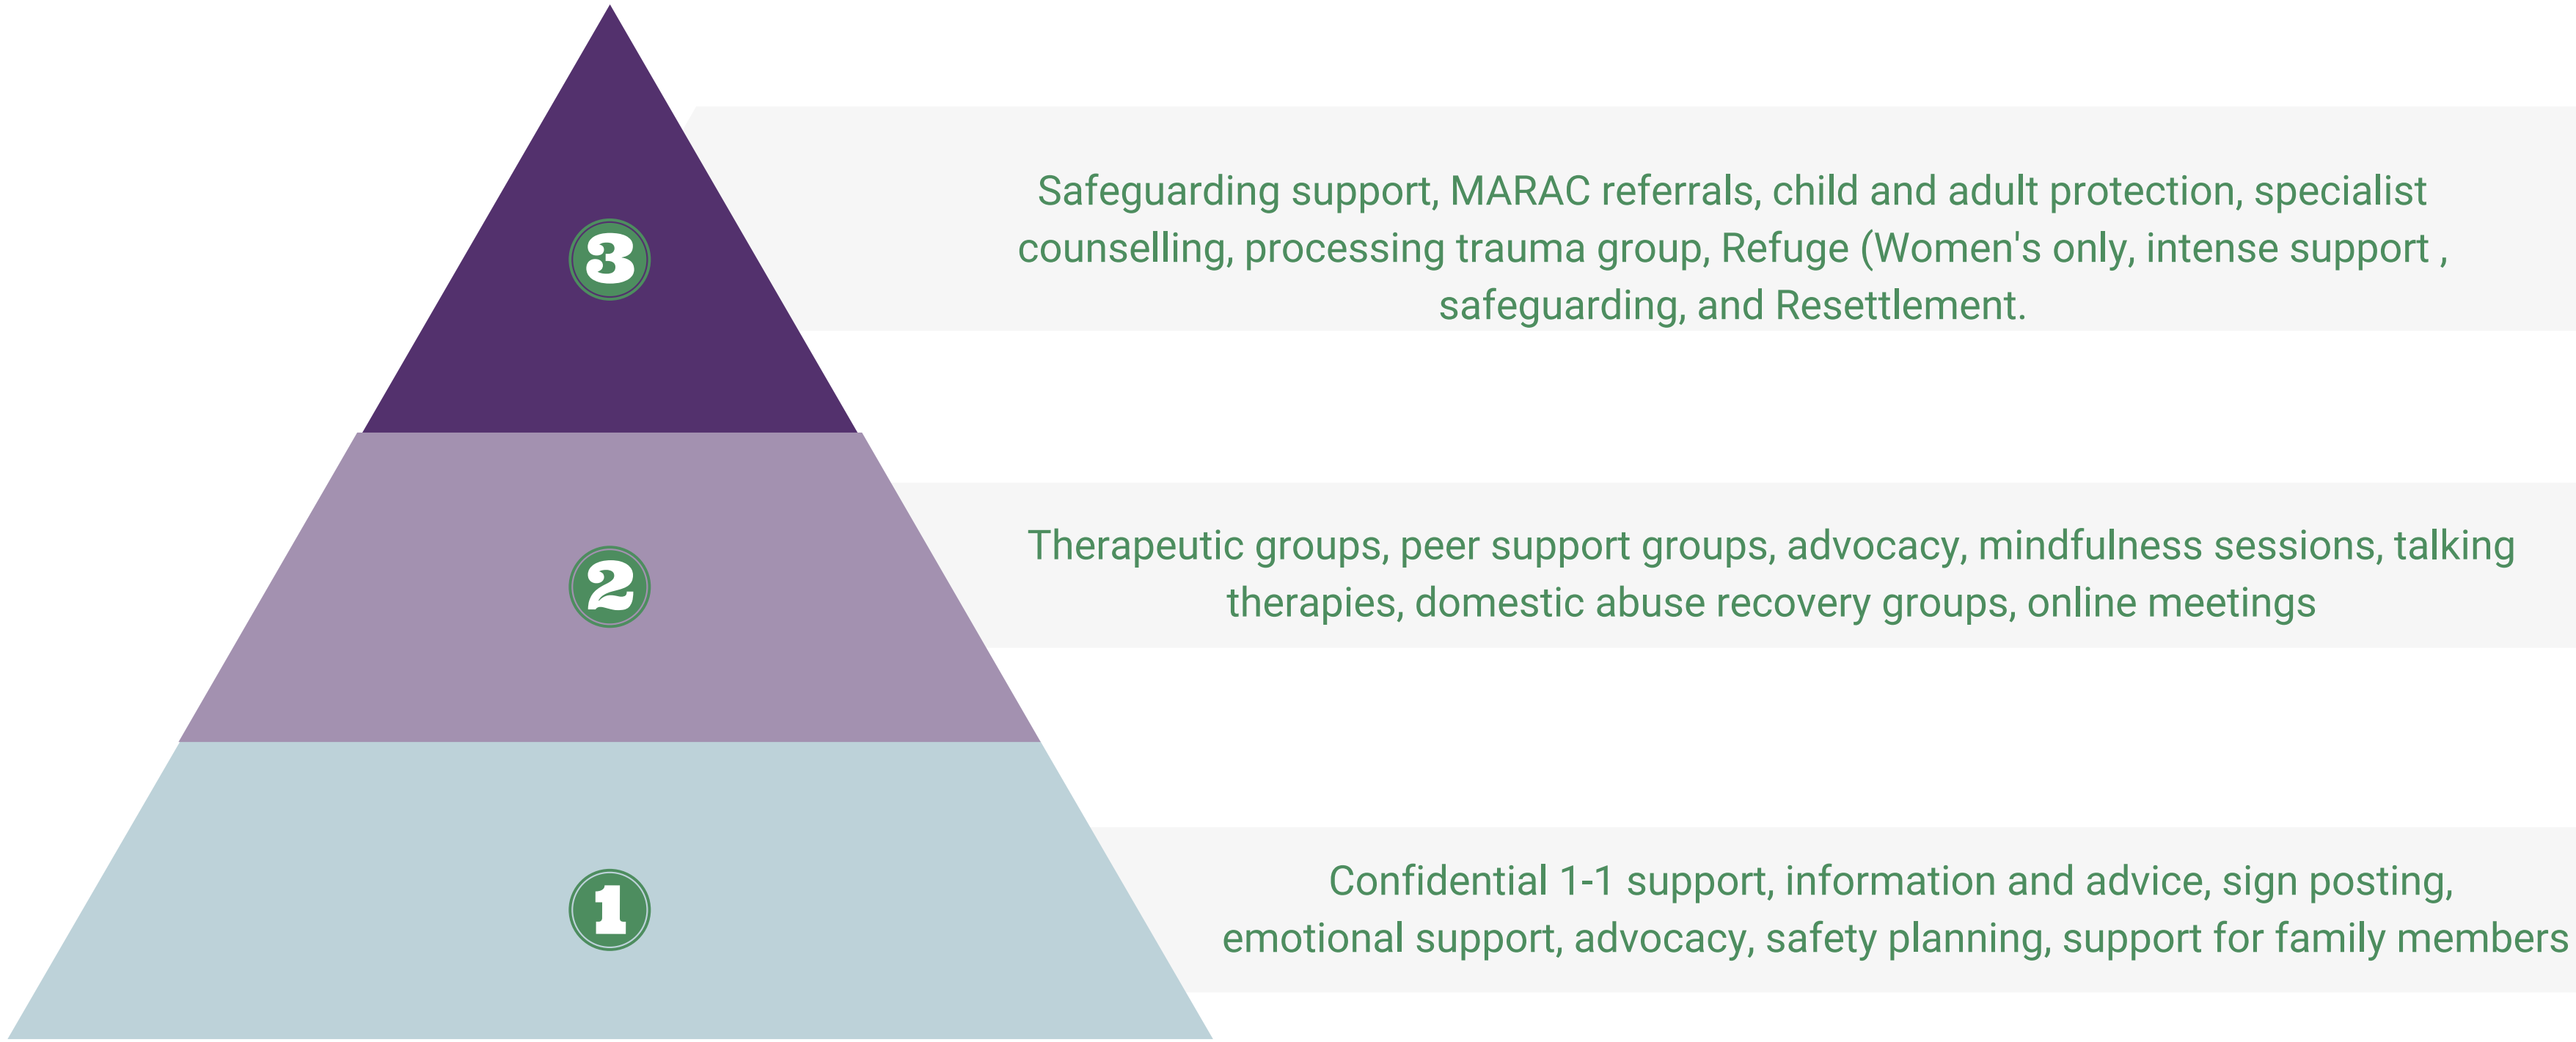

Springfield Domestic Abuse service South Lakes

Support tiers

Community support 01539 726171
cs@springfieldsupport.org

Refuge 01539 720313.
refuge@springfieldsupport.org

May 2020