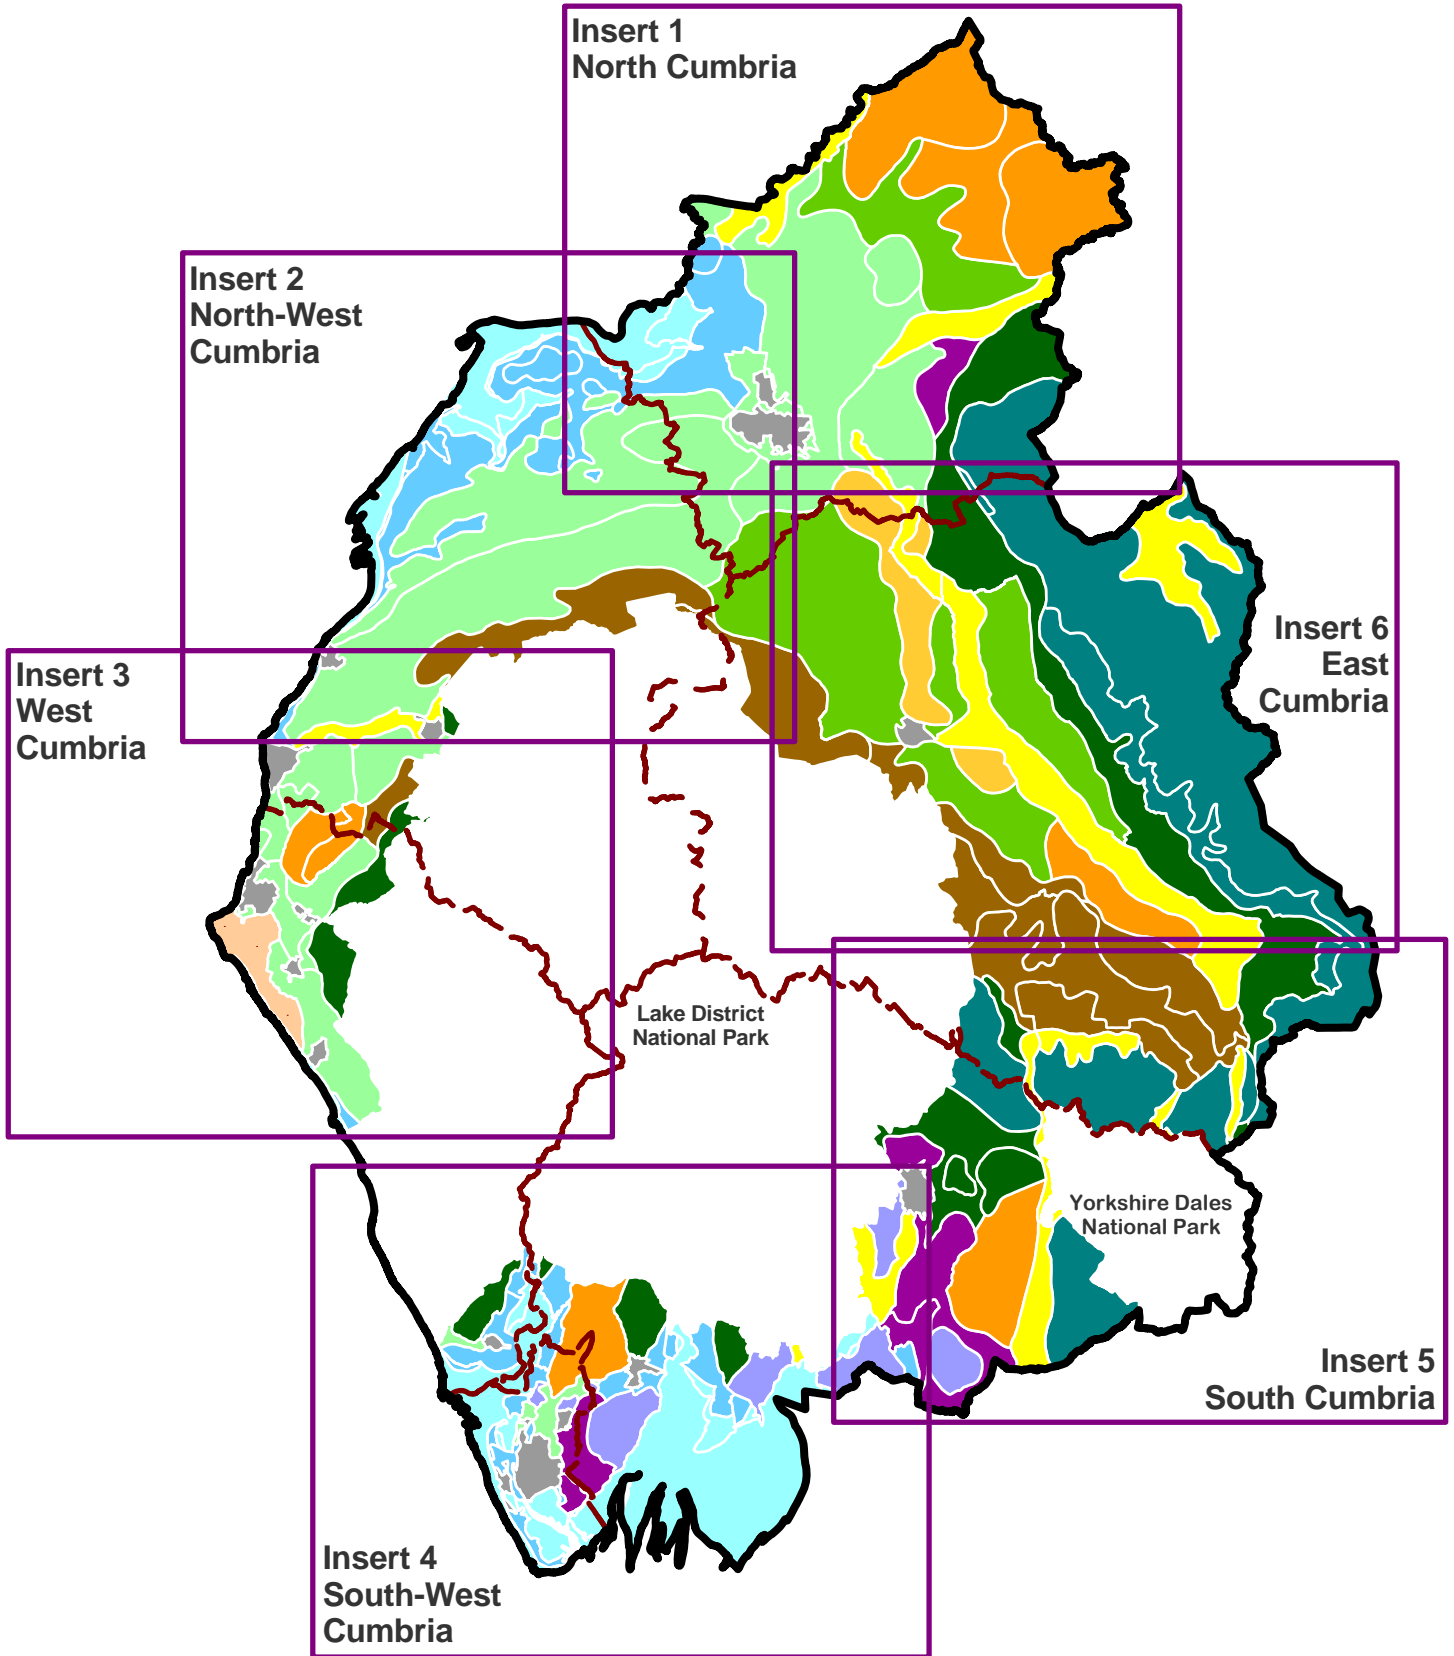

Key to Detailed Insert Maps

1:620000 Scale at A4