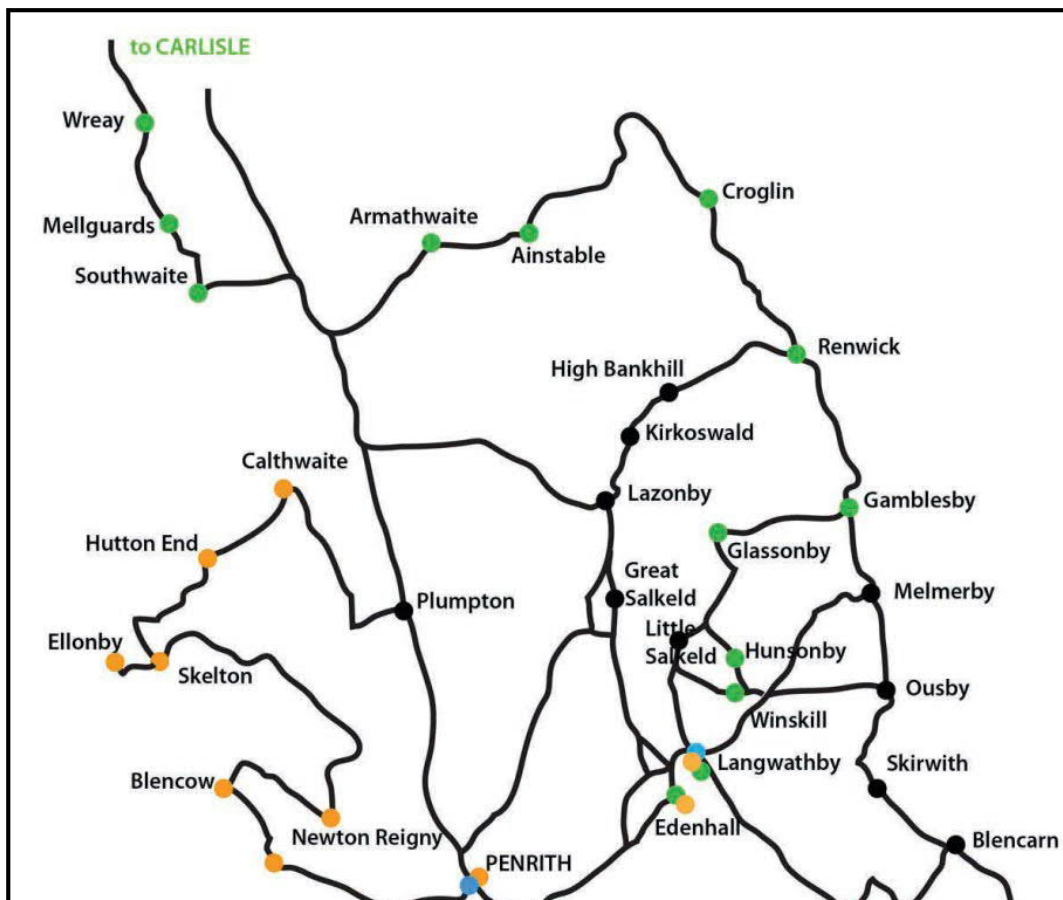

Fellrunner Bus 07734 529432

FRIDAY

January 2015 (updated January 2019)

Notes:

Locations shown in *italics** will be visited only if requested the previous day.
Return journey times in *italics* and marked **S** are approximate and if no-one needs to be set down the stop may be omitted.
Anyone wishing to be picked up at these stops on the return journey should give notice, preferably the day before.
On return journeys, preference will be given to passengers with return tickets if the bus is full.
Wheelchair users should give 24 hours notice if possible, and be accompanied by a carer.
** by arrangement with the driver

TO CARLISLE	ROUTE 131	
	Out	Back
Langwathby BSh	09 04	15 51<i>S</i>
Winstill	09 10	15 45<i>S</i>
Hunsonby	09 12	15 43<i>S</i>
Glassonby	09 19	15 36<i>S</i>
Gablesby	09 25	15 30<i>S</i>
Renwick	09 34	15 21<i>S</i>
Croglin	09 40	15 15<i>S</i>
Ainstable	09 53	15 02<i>S</i>
Armathwaite	09 58	14 57<i>S</i>
Southwaite	10 08	14 47<i>S</i>
Mellguards	10 10	14 45<i>S</i>
Wreay	10 14	14 41<i>S</i>
Carlisle Bus Stn	10 25	14 30