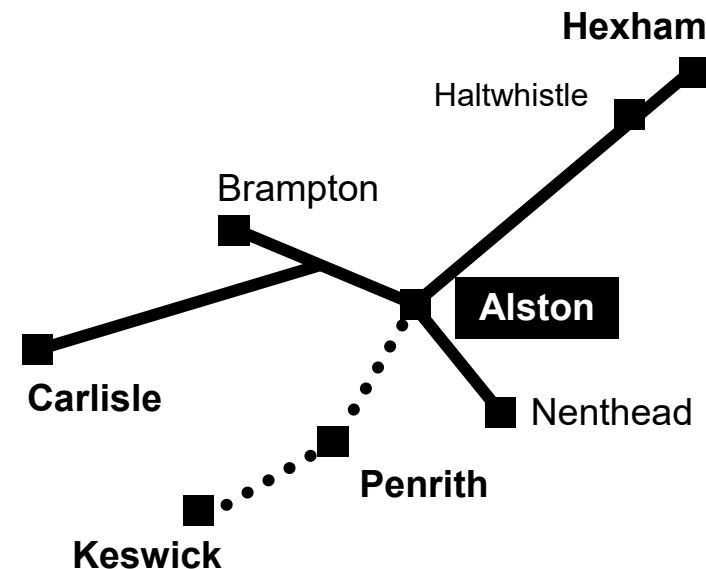

**To Haltwhistle**

(Go North East Service 681)

**Monday to Saturday** (not bank holidays)

09:02 Arr.09:46  
 14:22 Arr.15:06

A Voluntary Car Scheme is available in the Alston area. Phone 01434 381896 for details

12:42 Arr.13:26  
 16:24 Arr.17:08

**To Carlisle**  
**Thursdays in School Holidays**

On Thursdays in School Holidays, when the Telford service 680 is not operating, a Community Wheels service runs for Alston Moor residents, to Brampton and Carlisle. Passengers need to join the scheme first and seats must be pre-booked on 01434 382244 or [alstonlinks@eden.gov.uk](mailto:alstonlinks@eden.gov.uk)

#### To Newcastle via Hexham

	Hexham	Newcastle
18:05 Daily	arr. 18:50	arr. 19:30

Operated by  
Wright Brothers  
Telfords Coaches  
Go North East

calls cost 12p per minute plus your phone company's access charge

Printed on recycled paper