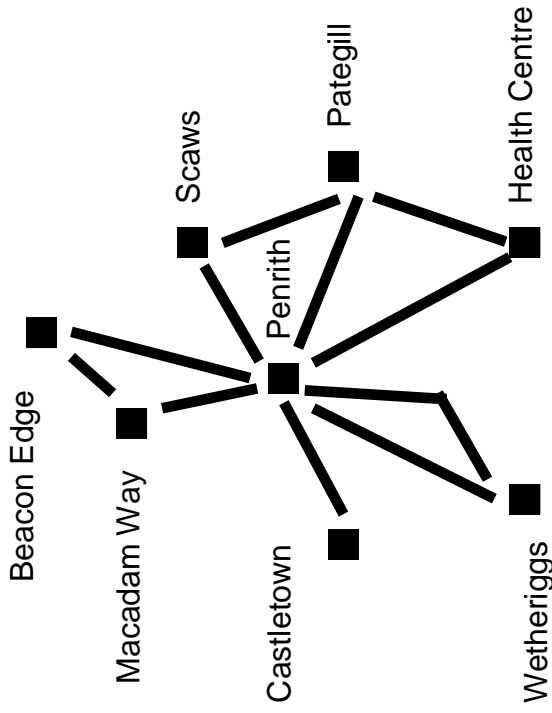

For timetable details, see

[www.cumbria.gov.uk/buses/eden](http://www.cumbria.gov.uk/buses/eden)

From  
1st March 2018

Penrith  
Town  
Service

Service  
646

Operated by  
NBM Hire Ltd

[www.traveline.info](http://www.traveline.info)  
**traveline 0871 200 22 33**  
public transport info  
Open Daily 7am until 8pm