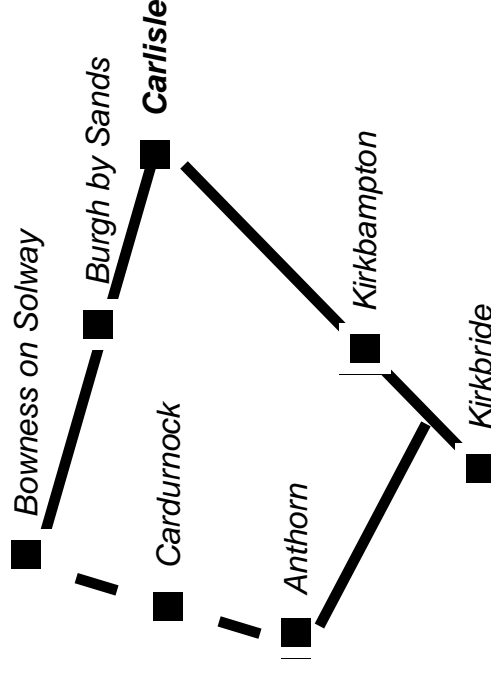

Service 93 (except 1810) returns from Bowness on Solway as 93A; 93A returns from Bowness on Solway as 93; 93Sch operates on schooldays only // ↓ / - : Bus does not call at this stop on this journey

▲ : Travel via Bowness on Solway - refer to times above ▼ : Travel via Bowness on Solway - refer to times below

Other services are available at Carlisle to:

- Penrith (104);
- Keswick (554);
- Workington (300);
- Silloth (400);
- Cockermouth (400);
- Newcastle (685);
- Dumfries (79);
- Galashiels (X95)

A large print version of this timetable is available.

Phone 0333 240 69 65

(Option 1)

Monday - Friday 08:30 to 17:00

From
4th September 2018

Service

93

Carlisle -
Bowness
on Solway -
Anthorn

Operated by
Stagecoach in Cumbria