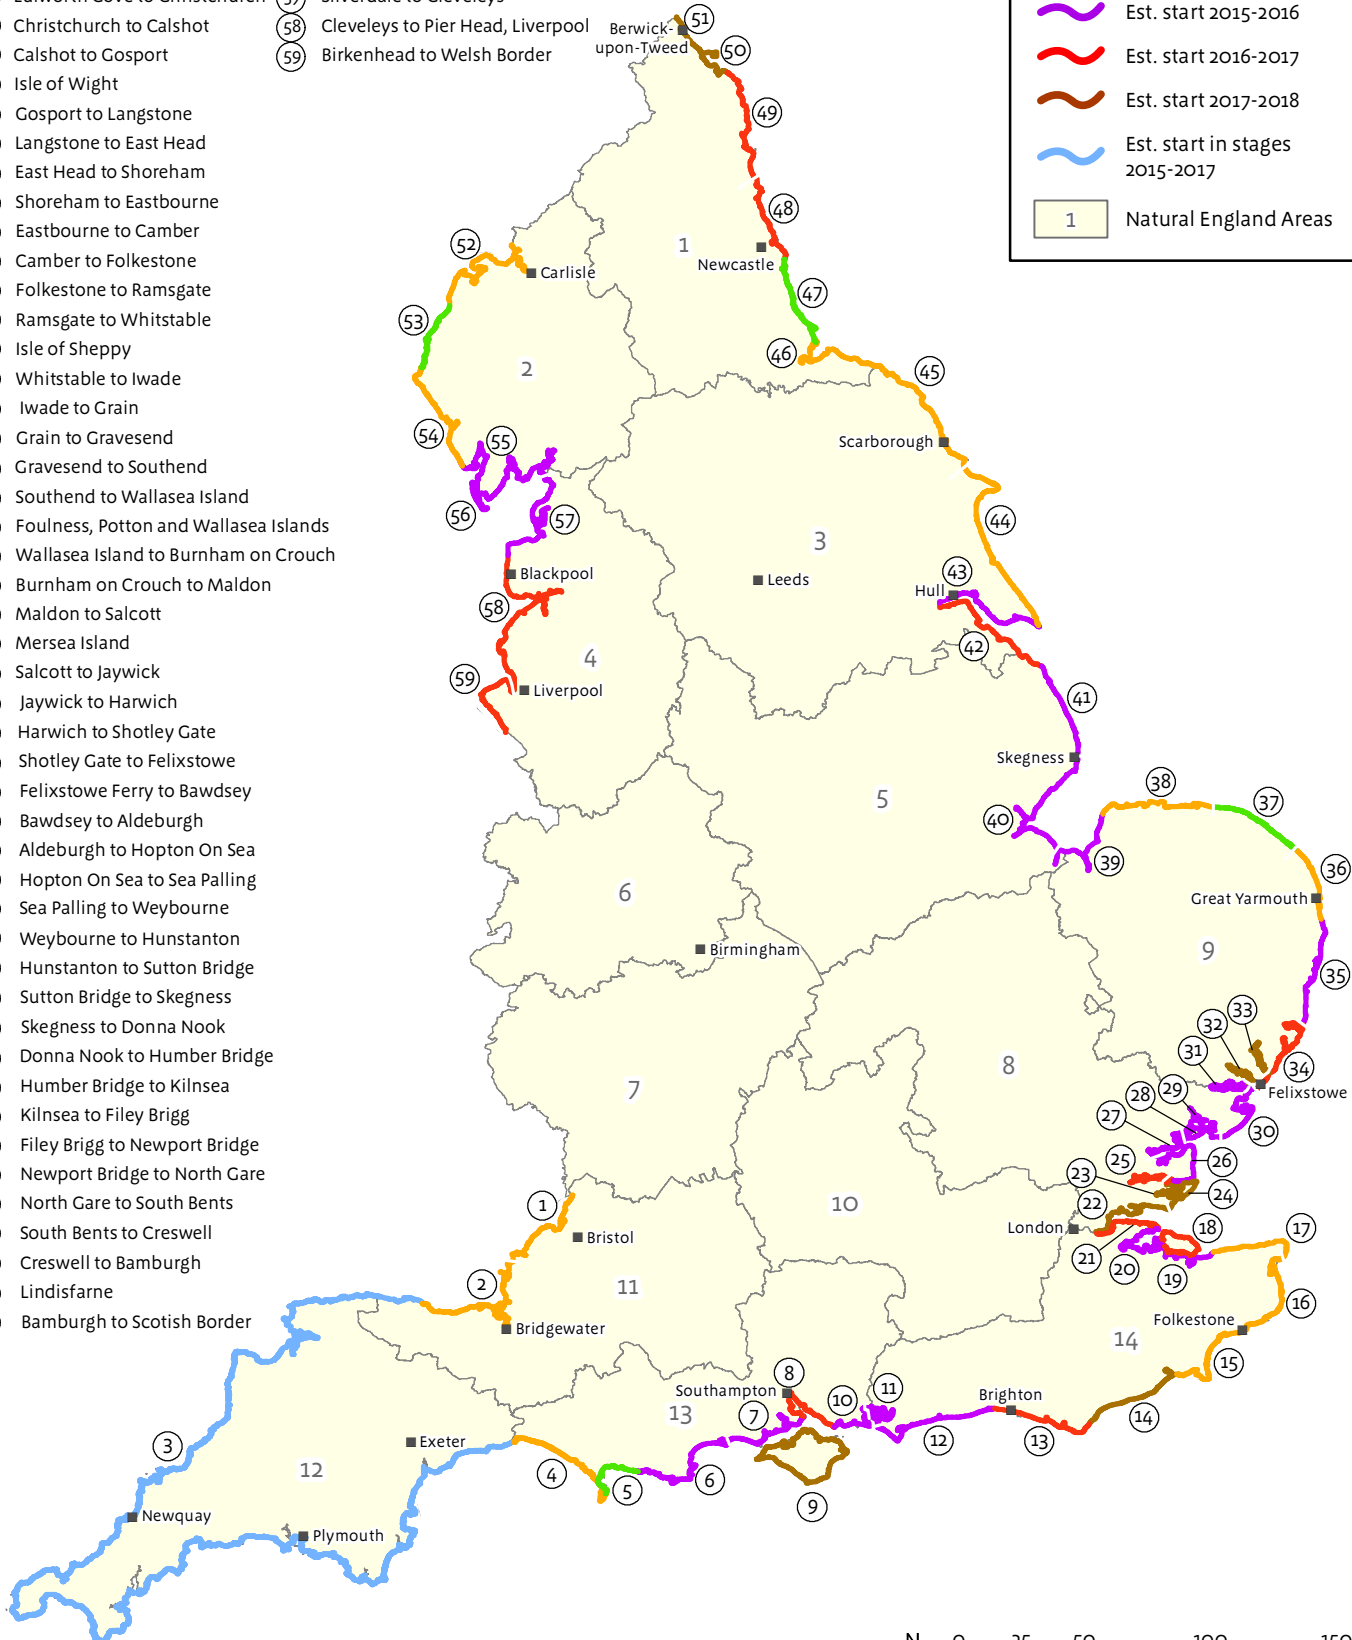

Coastal Access Completion by 2020 - Provisional Timings and Stretches

6th March 2015

- 1 Aust to Brean Down
- 2 Brean Down to Minehead
- 3 South West Coast Path
- 4 Lyme Regis to Rufus Castle
- 5 Rufus Castle to Lulworth Cove
- 6 Lulworth Cove to Christchurch
- 7 Christchurch to Calshot
- 8 Calshot to Gosport
- 9 Isle of Wight
- 10 Gosport to Langstone
- 11 Langstone to East Head
- 12 East Head to Shoreham
- 13 Shoreham to Eastbourne
- 14 Eastbourne to Camber
- 15 Camber to Folkestone
- 16 Folkestone to Ramsgate
- 17 Ramsgate to Whitstable
- 18 Isle of Sheppy
- 19 Whitstable to Iwade
- 20 Iwade to Grain
- 21 Grain to Gravesend
- 22 Gravesend to Southend
- 23 Southend to Wallasea Island
- 24 Foulness, Potton and Wallasea Islands
- 25 Wallasea Island to Burnham on Crouch
- 26 Burnham on Crouch to Maldon
- 27 Maldon to Salcott
- 28 Mersea Island
- 29 Salcott to Jaywick
- 30 Jaywick to Harwich
- 31 Harwich to Shotley Gate
- 32 Shotley Gate to Felixstowe
- 33 Felixstowe Ferry to Bawdsey
- 34 Bawdsey to Aldeburgh
- 35 Aldeburgh to Hopton On Sea
- 36 Hopton On Sea to Sea Palling
- 37 Sea Palling to Weybourne
- 38 Weybourne to Hunstanton
- 39 Hunstanton to Sutton Bridge
- 40 Sutton Bridge to Skegness
- 41 Skegness to Donna Nook
- 42 Donna Nook to Humber Bridge
- 43 Humber Bridge to Kilnsea
- 44 Kilnsea to Filey Brigg
- 45 Filey Brigg to Newport Bridge
- 46 Newport Bridge to North Gare
- 47 North Gare to South Bents
- 48 South Bents to Creswell
- 49 Creswell to Bamburgh
- 50 Lindisfarne
- 51 Bamburgh to Scottish Border

- 52 Gretna to Allonby
- 53 Allonby to Whitehaven
- 54 Whitehaven to Silecroft
- 55 Silecroft to Silverdale
- 56 Walney Island
- 57 Silverdale to Cleveleys
- 58 Cleveleys to Pier Head, Liverpool
- 59 Birkenhead to Welsh Border

- ~ New coast path and associated access rights now open
- ~ Work in progress
- ~ Est. start 2015-2016
- ~ Est. start 2016-2017
- ~ Est. start 2017-2018
- ~ Est. start in stages 2015-2017

1 Natural England Areas