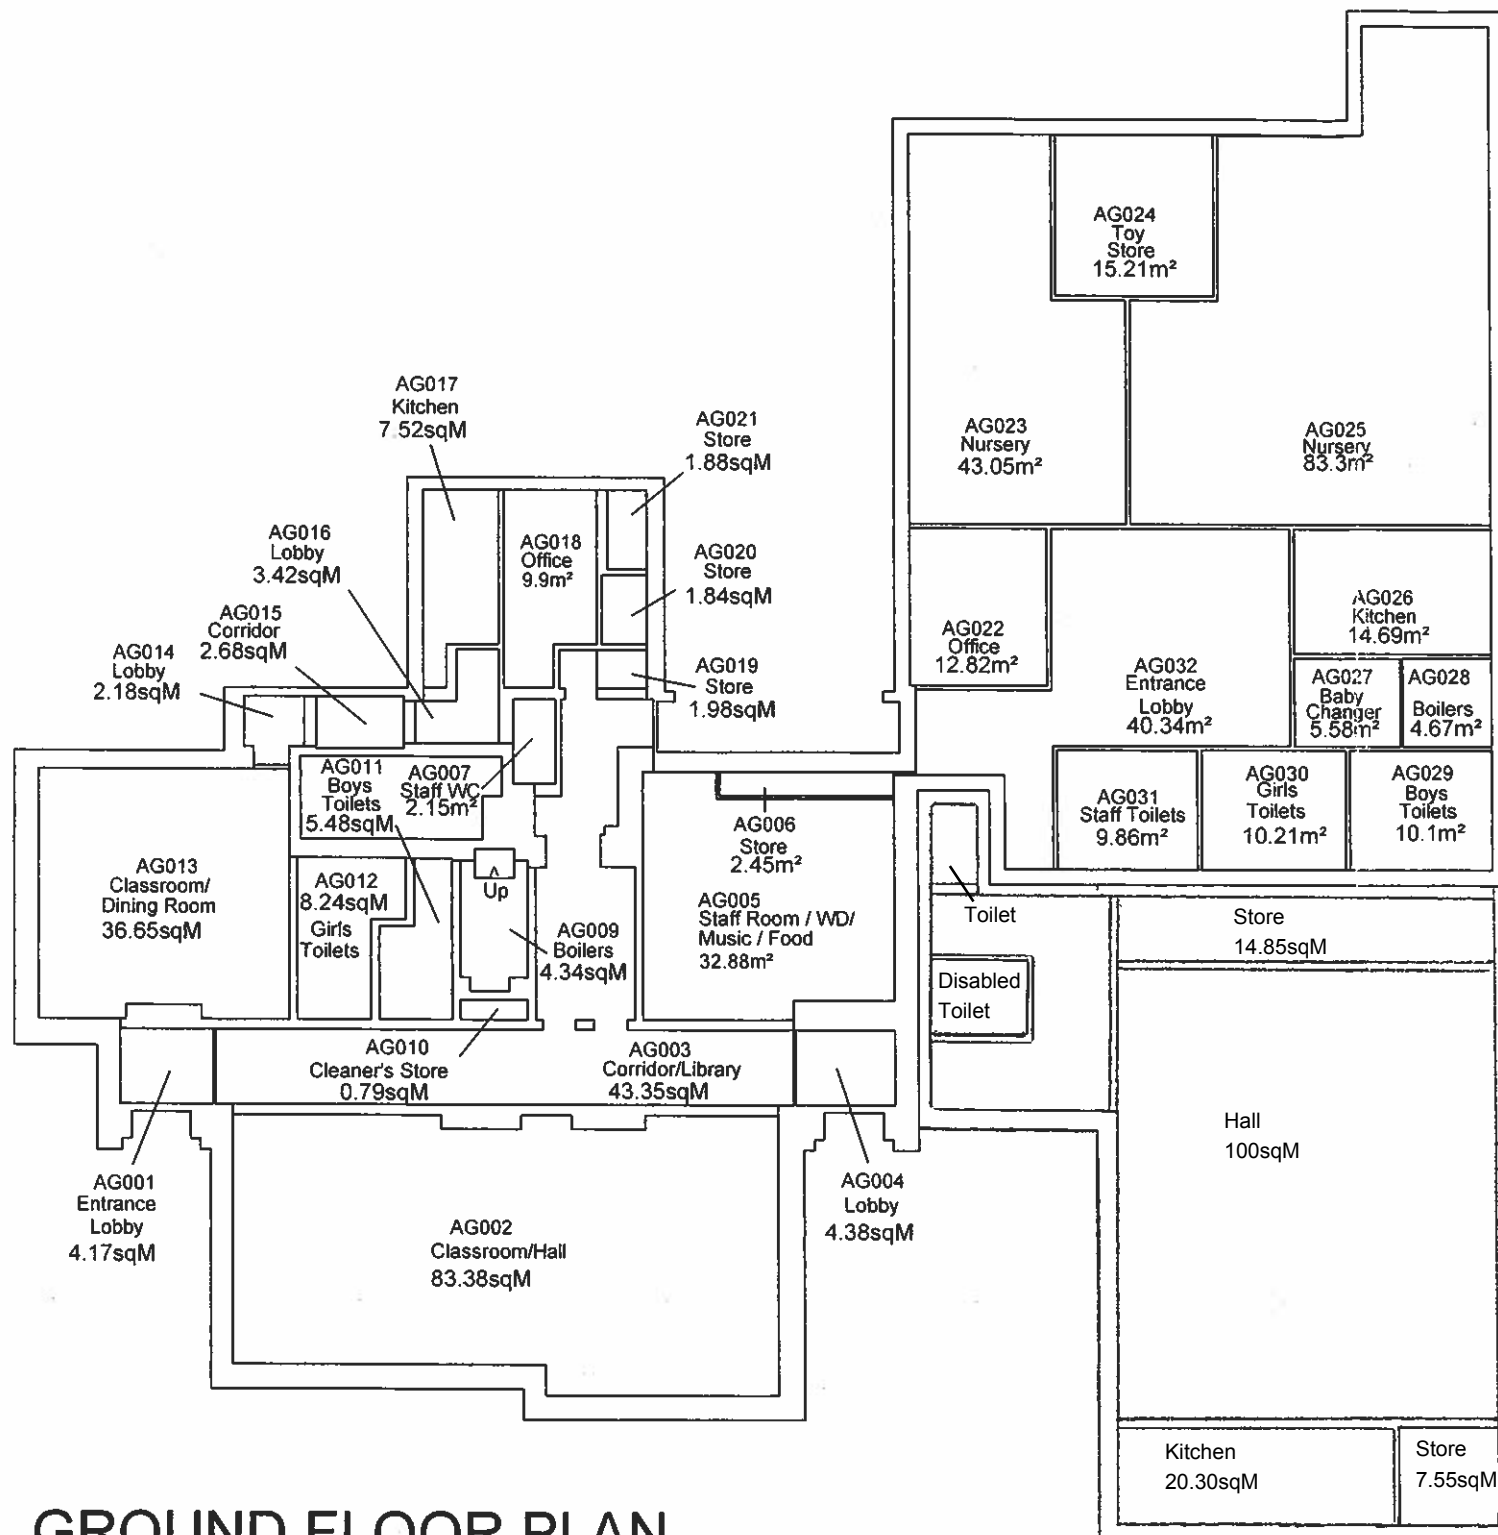

Armathwaite School

GROUND FLOOR PLAN

'AG022-AG032 is Early Years Facility which is leased to the Nursery Community Group'