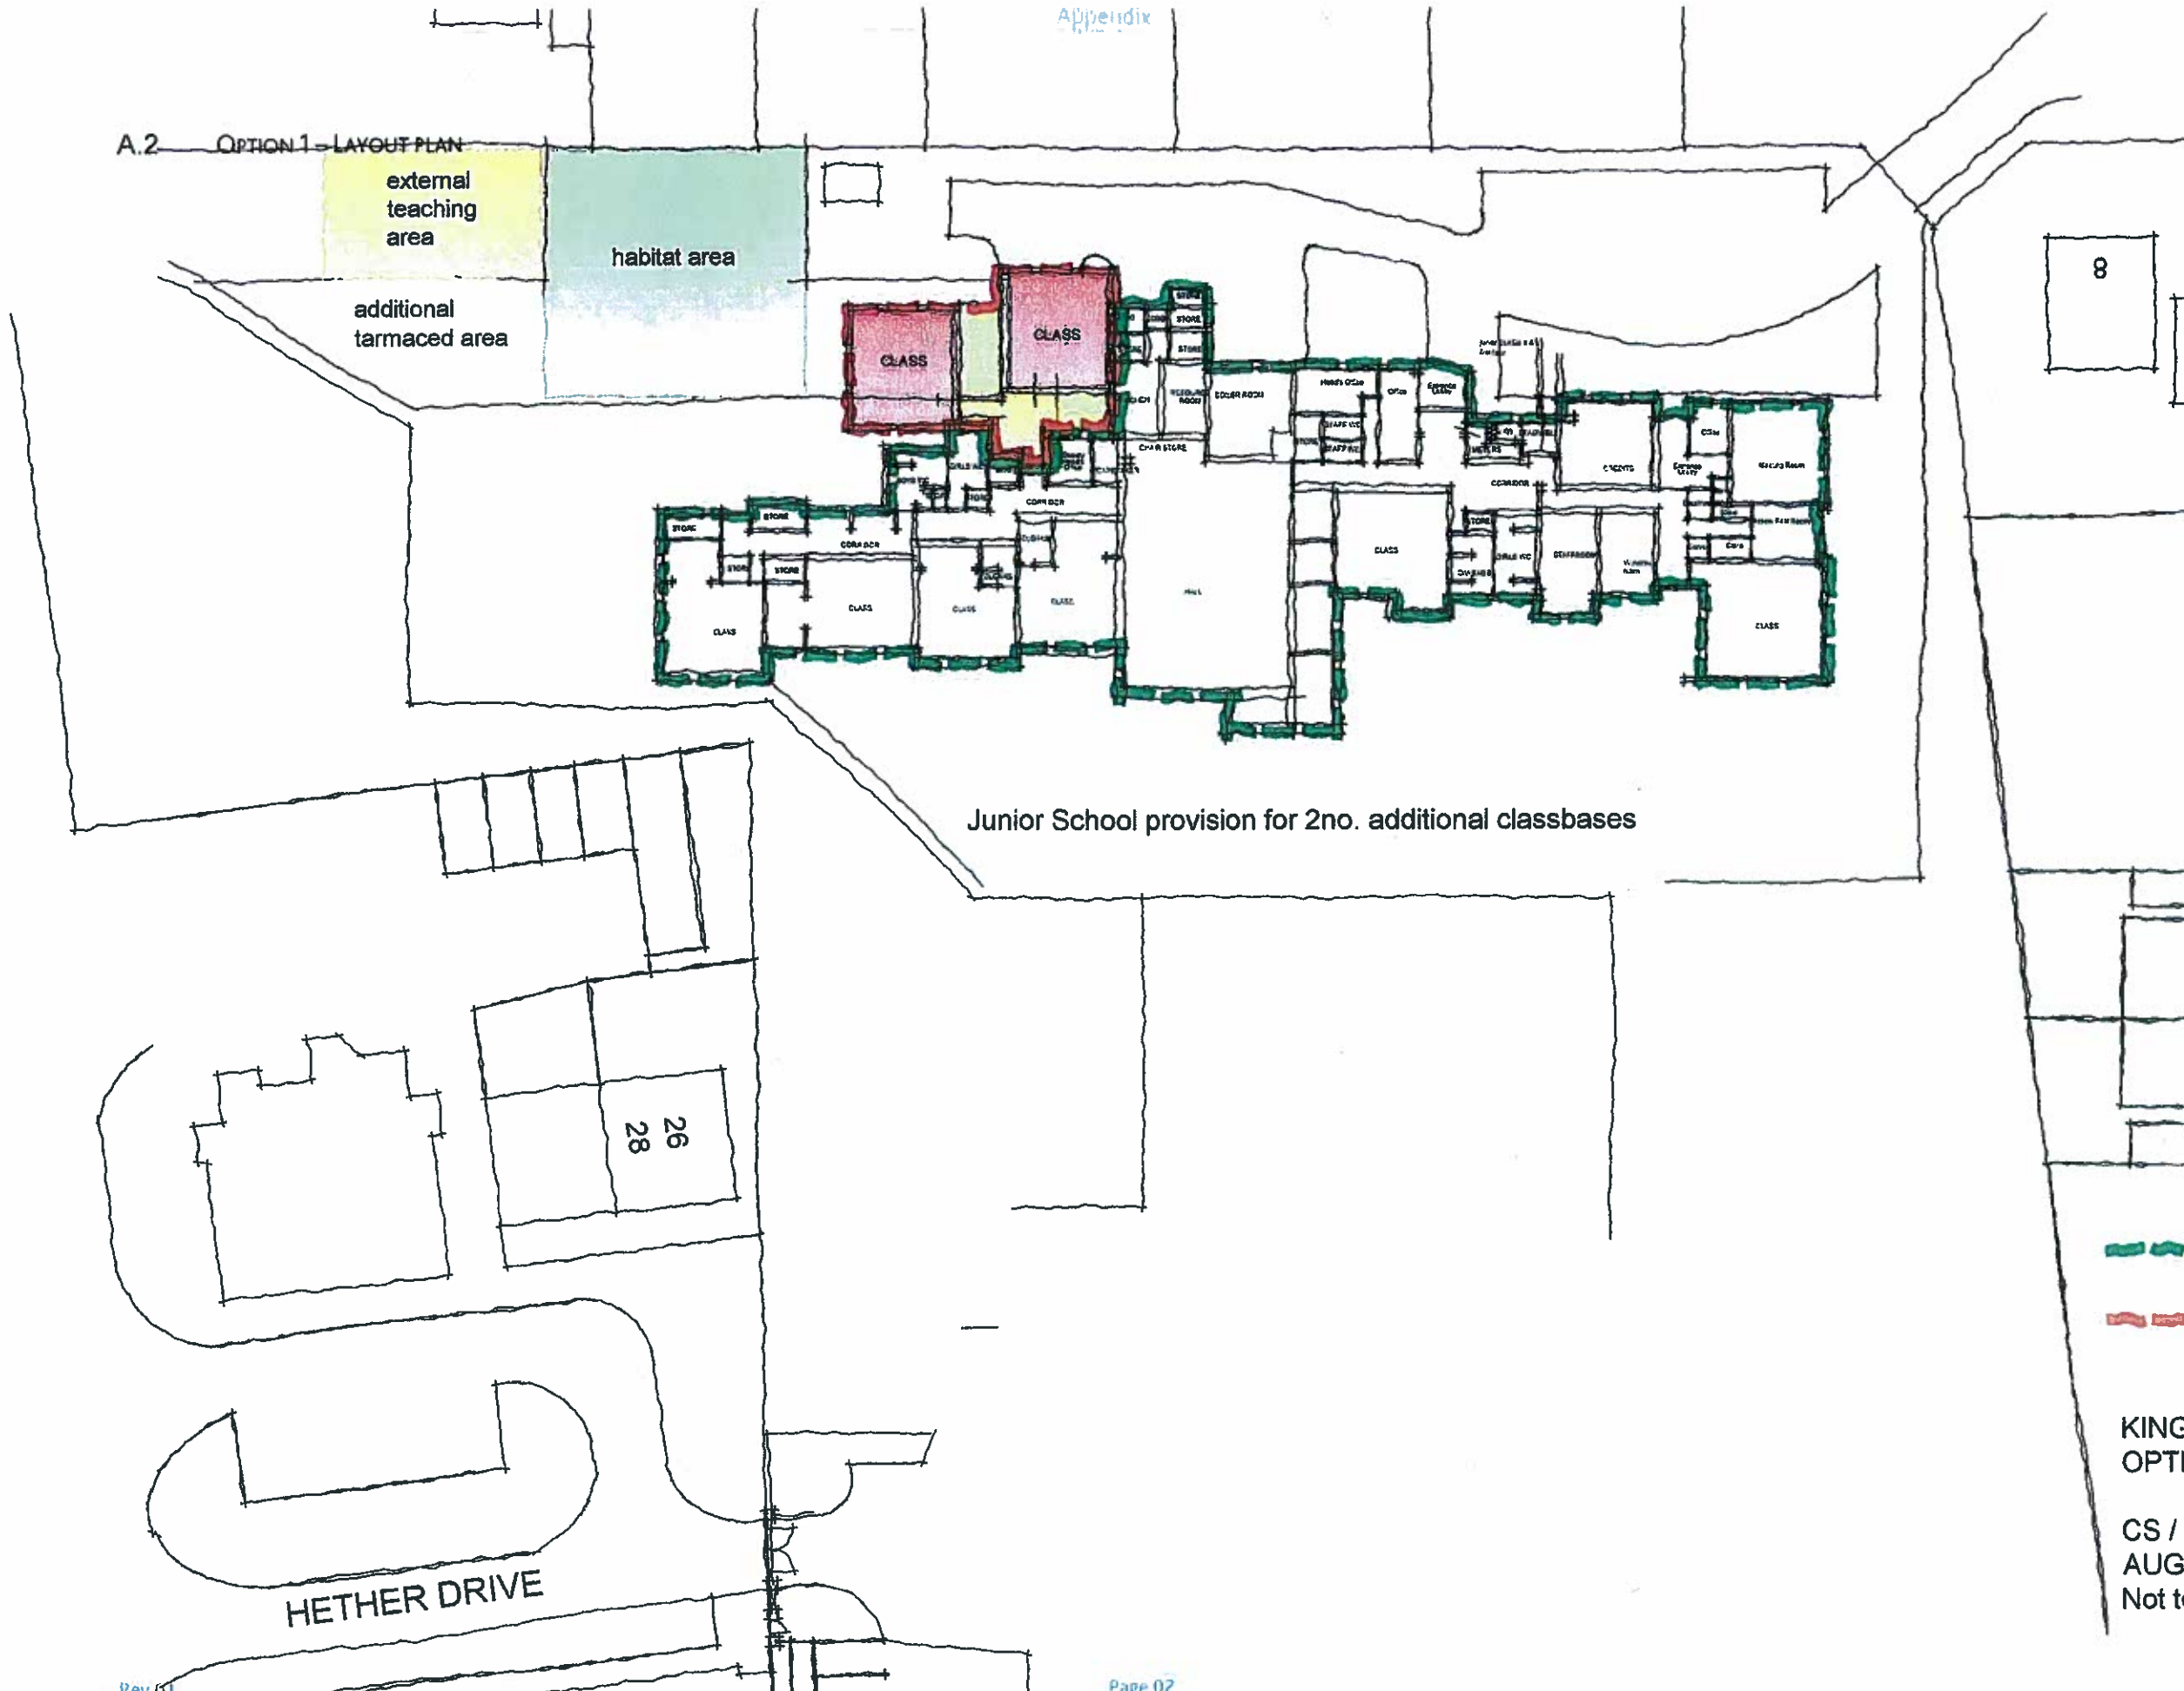

A.2 OPTION 1 - LAYOUT PLAN

Junior School provision for 2no. additional classbases

-  existing school
-  new extensions

KINGMOOR JUNIOR SCHOOL
OPTION 1 - 2No. Class Extension

CS / 039448 / KM / 01
AUGUST 2009
Not to scale

A.3 OPTION 2 - LAYOUT PLAN

Junior School provision for 4no. additional classbases

█ existing school
█ new extensions

KINGMOOR JUNIOR SCHOOL
OPTION 2 - 4No. Class Extension

CS / 039448 / KM / 02
AUGUST 2009
Not to scale

A4 OPTION 3 - LAYOUT PLAN

Junior School

HETHER DRIVE

HETHER DRIVE

- new extensions
- existing schools

Nursery School

KINGMOOR INFANT SCHOOL
 Option 3 - 2no. classrooms
 August 2009
 CS/039448 / KM/ 03
 Not to scale

A.5 OPTION 4 - LAYOUT PLAN

HETHER DRIVE

Appendix

Junior School

Nursery School

Infants School

CLASS CLASS

26