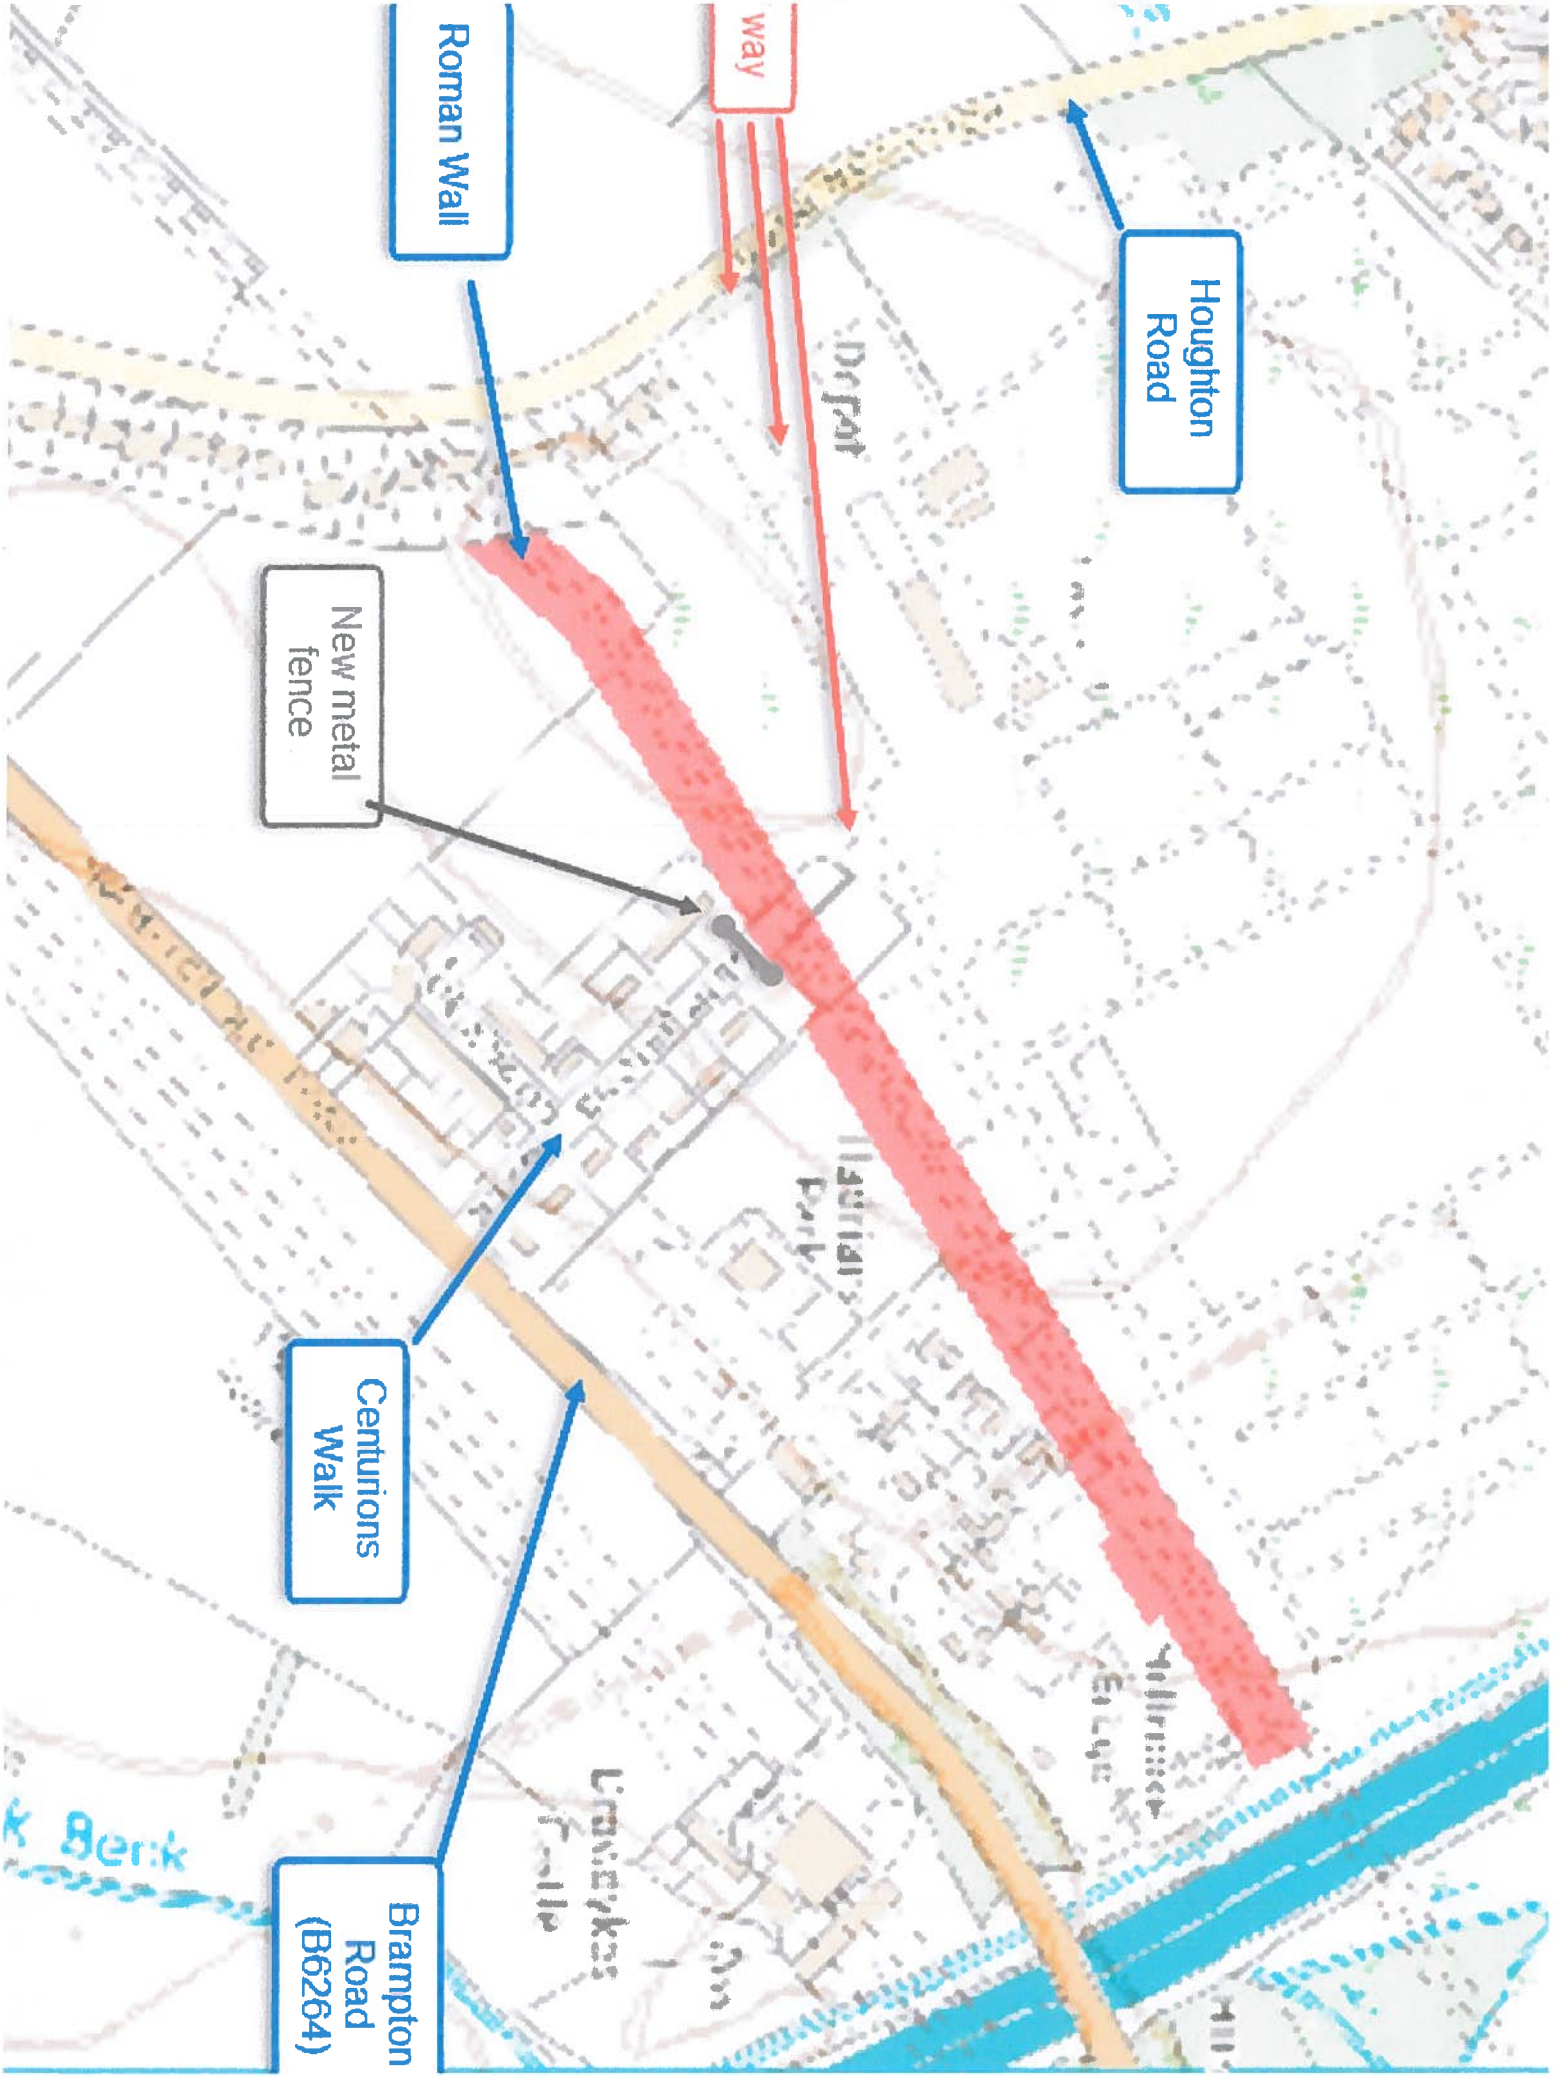

0-0

(b)

Roman Wall

Houghton Road

way

Depart

New metal fence

Centurions Walk

Brampton Road (B6264)

Crowley's Falls

Harrison Park

Elmwood

K. Bank