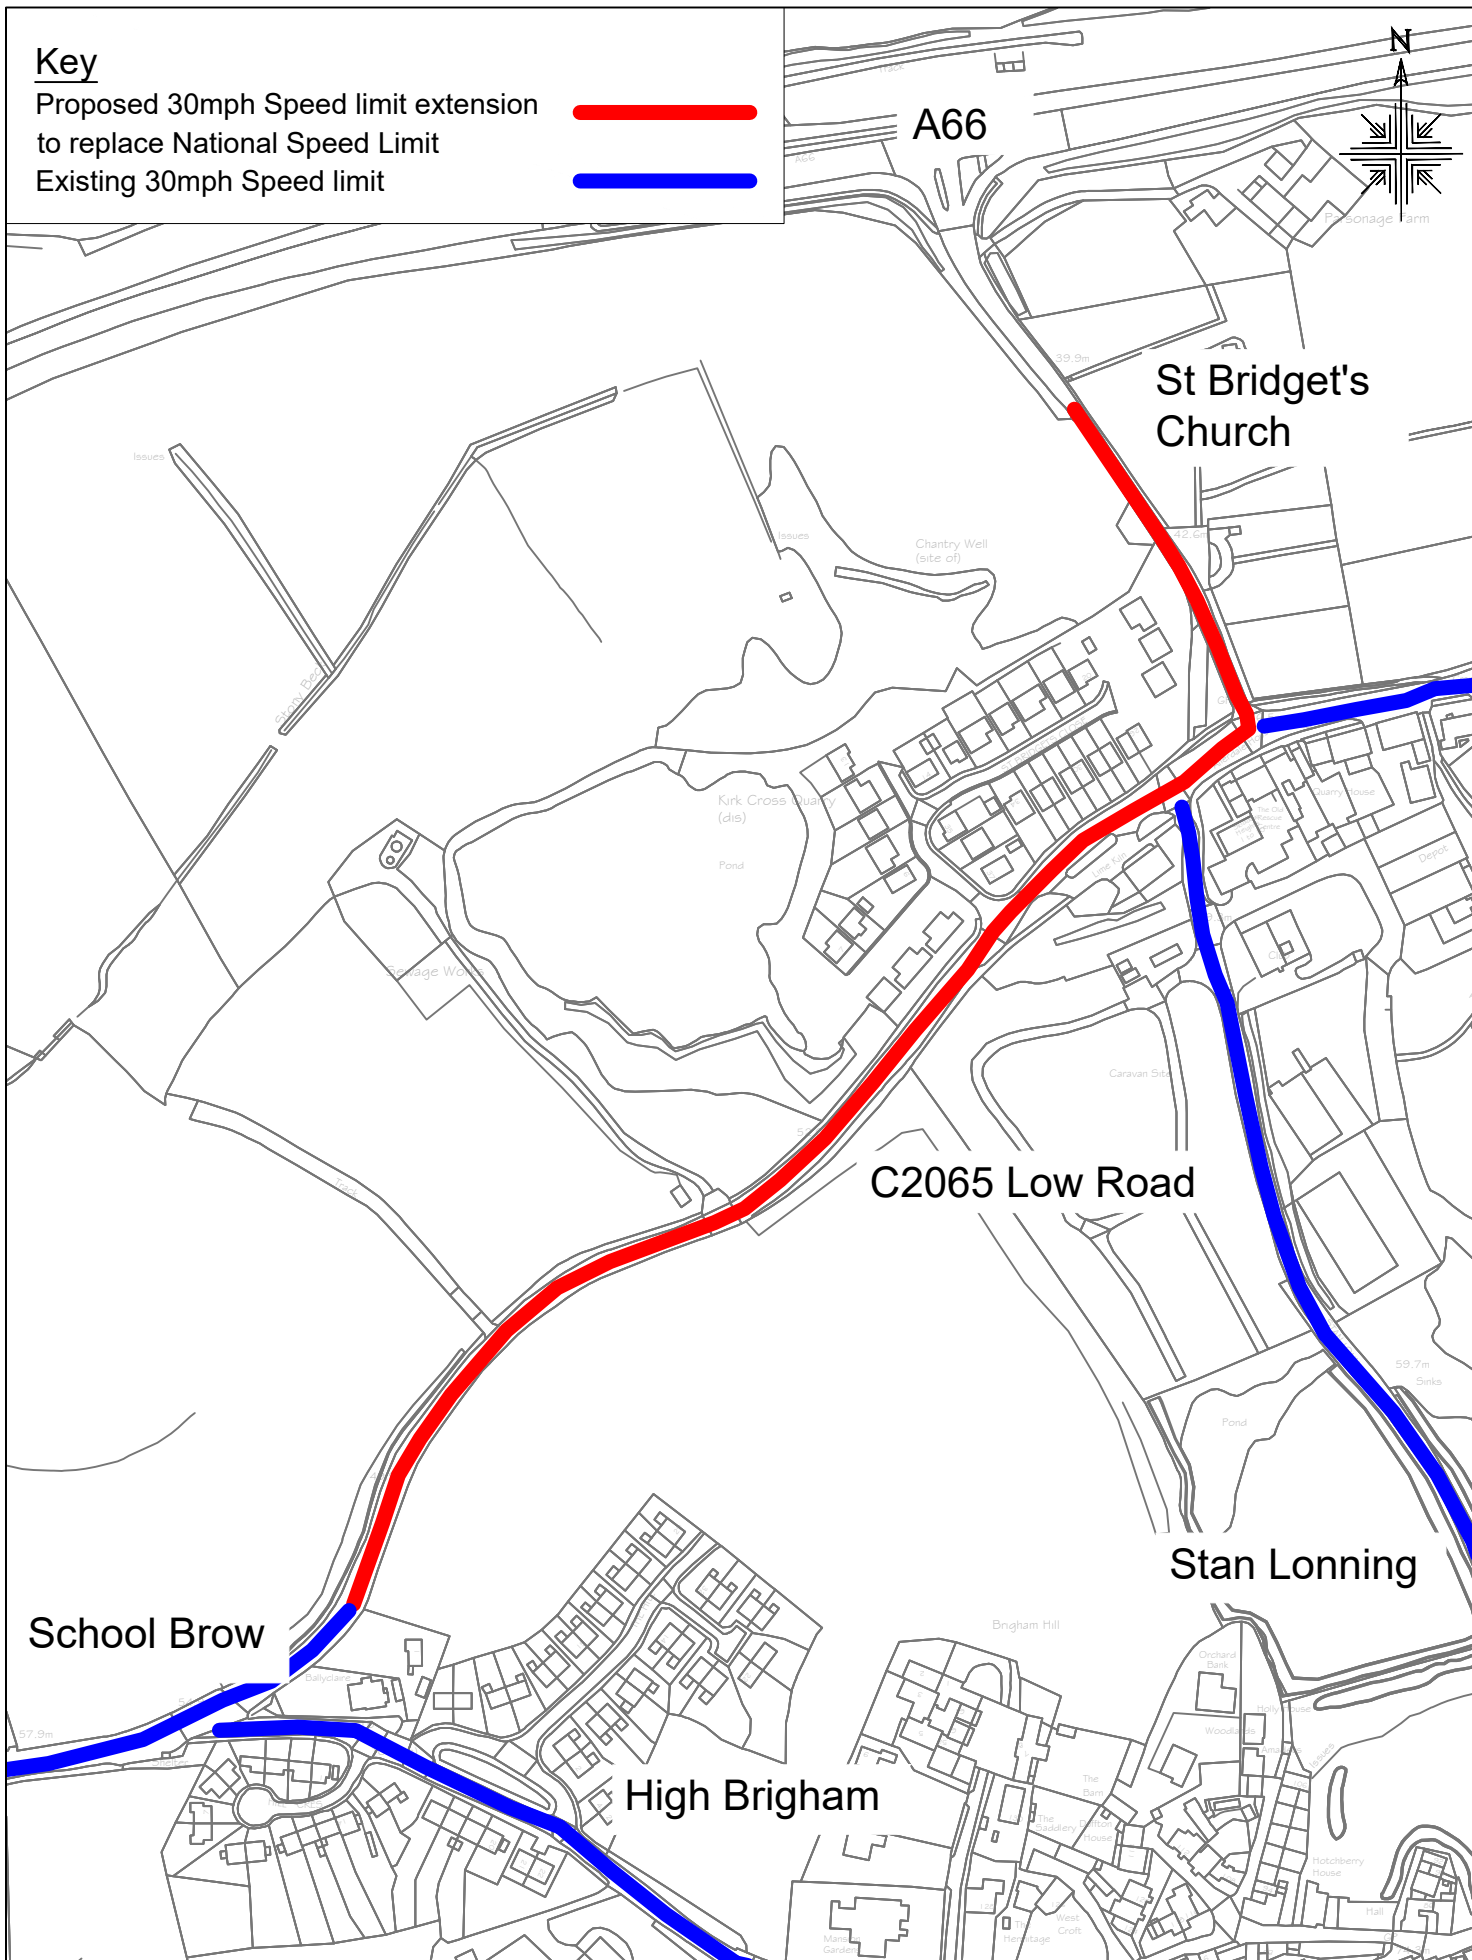

Key

Proposed 30mph Speed limit extension to replace National Speed Limit

Existing 30mph Speed limit

School Brow

C2065 Low Road

St Bridget's Church

High Brigham

Stan Lonning

Cumbria County Council
Highways Depot |
Joseph Noble Road
Lillyhall Industrial
Estate | Workington |
CA14 4JH

C2065 Low Road, Brigham
Proposed 30mph Speed Limit Extension

Crown Copyright Licence LA 100019596

Drawing No:	20-21 AllerSpeeds-P03-AM0 -Brigham	
Scale :	NTS	Date: 09/04/21
Drawn:	AG	Checked: /