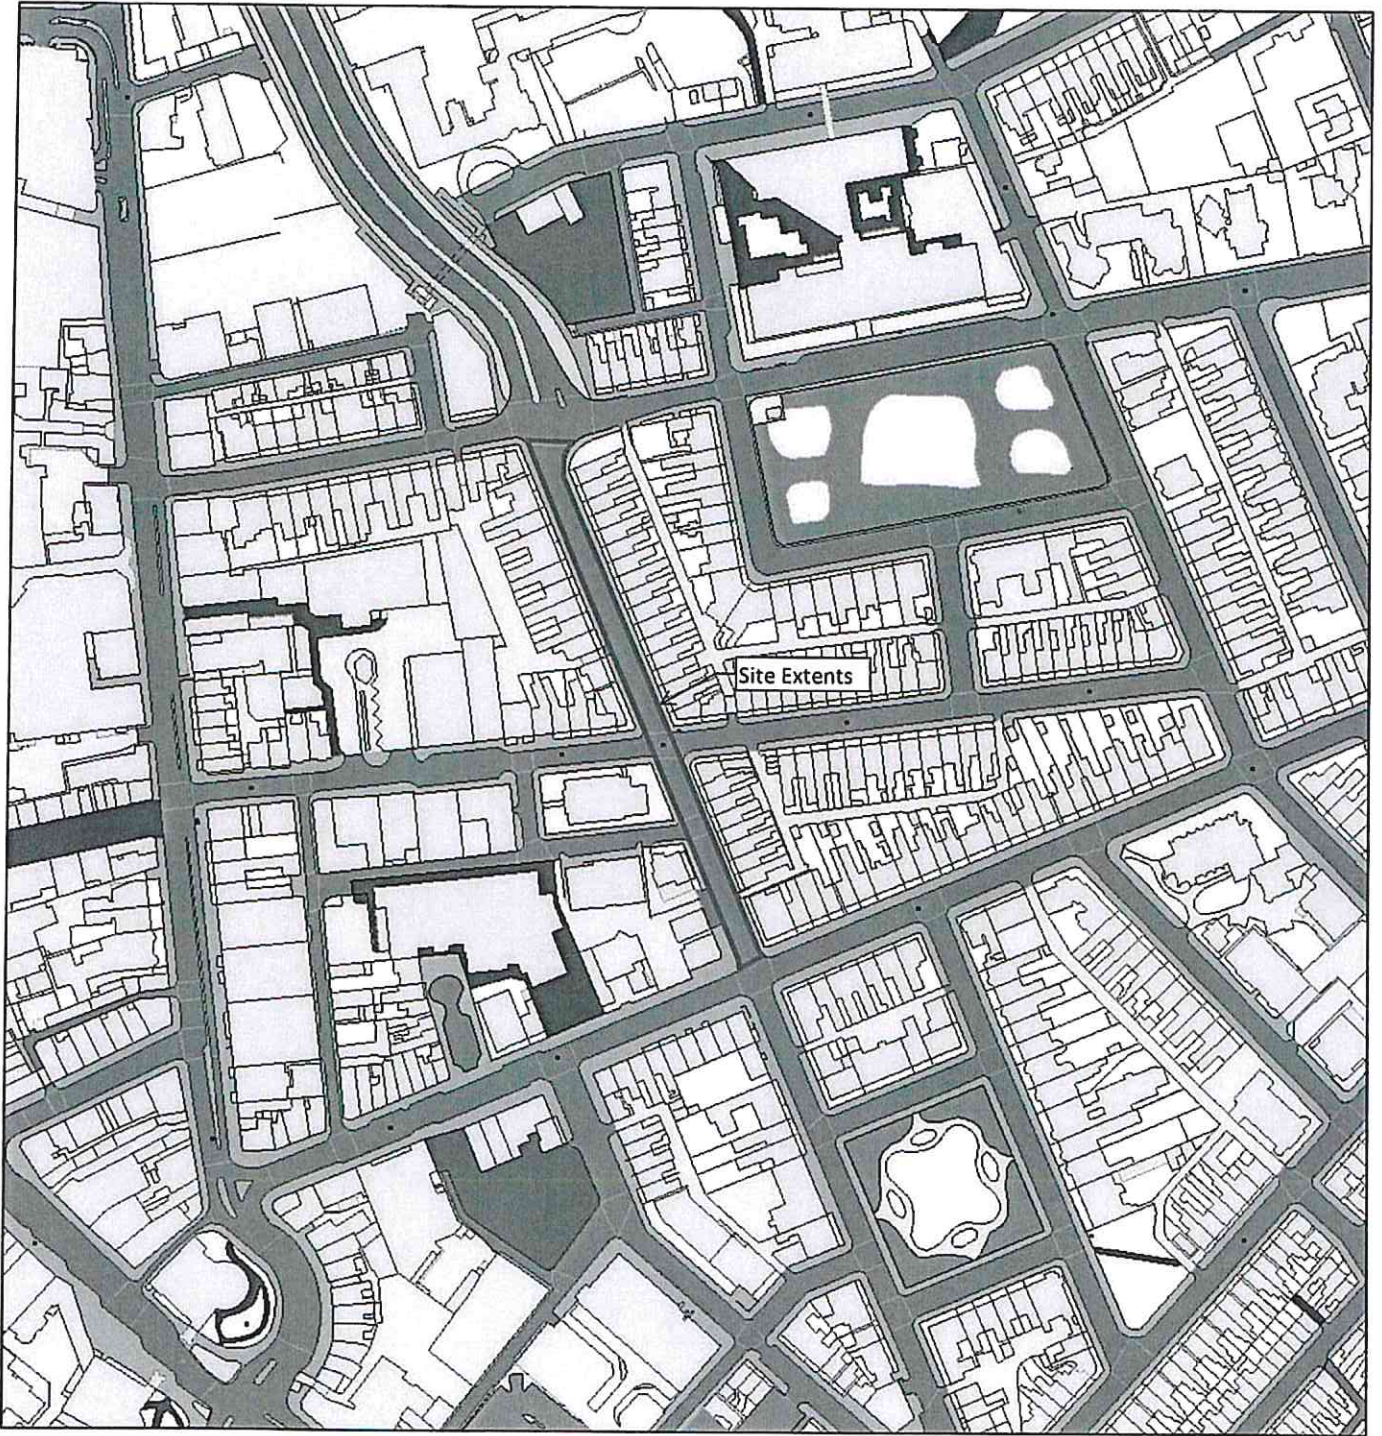

# Cumbria County Council WebMap

February 26, 2020

A7, Spencer Street Location Plan

1:2,000