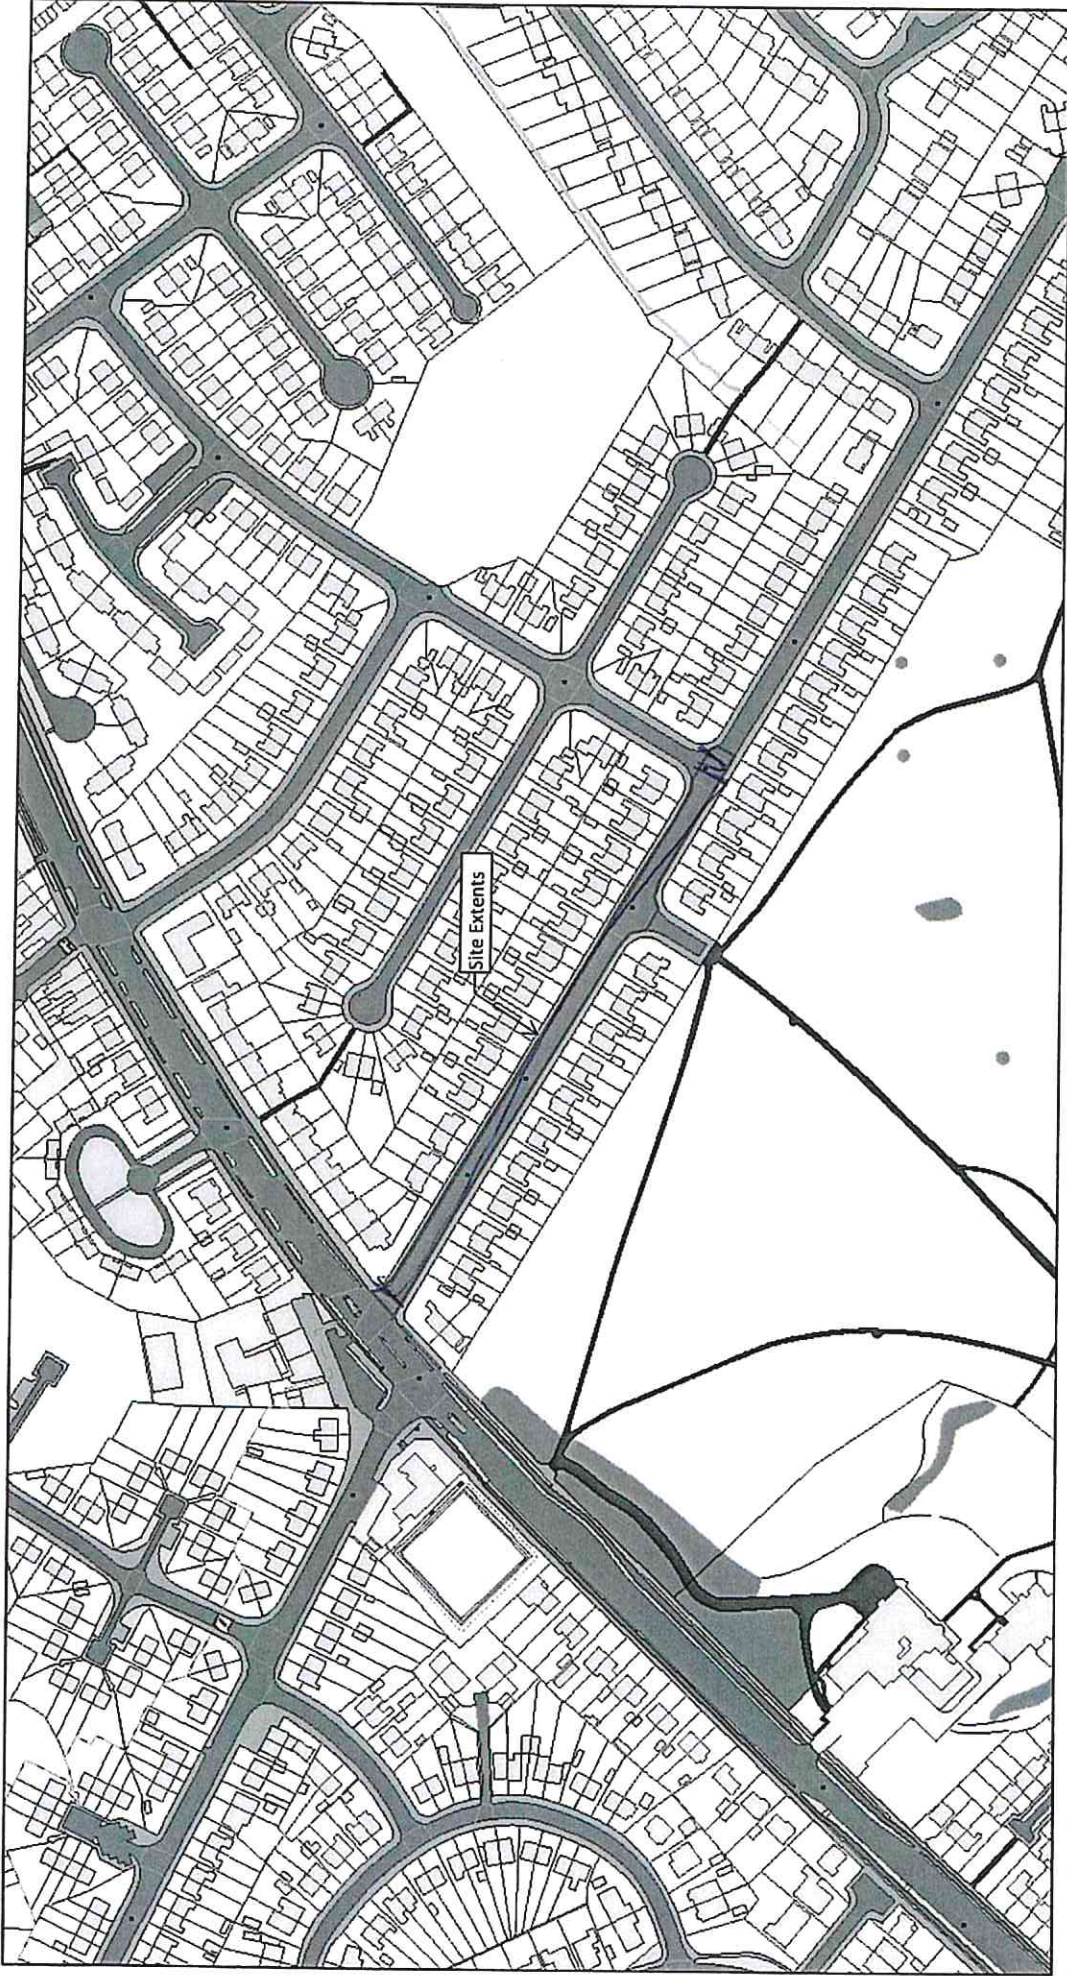

# Cumbria County Council WebMap

February 26, 2020

U127, Dunmail Drive Location Plan

1:2,000

0 0.025 0.05 0.075 0.1 mi  
0 0.0375 0.075 0.15 km