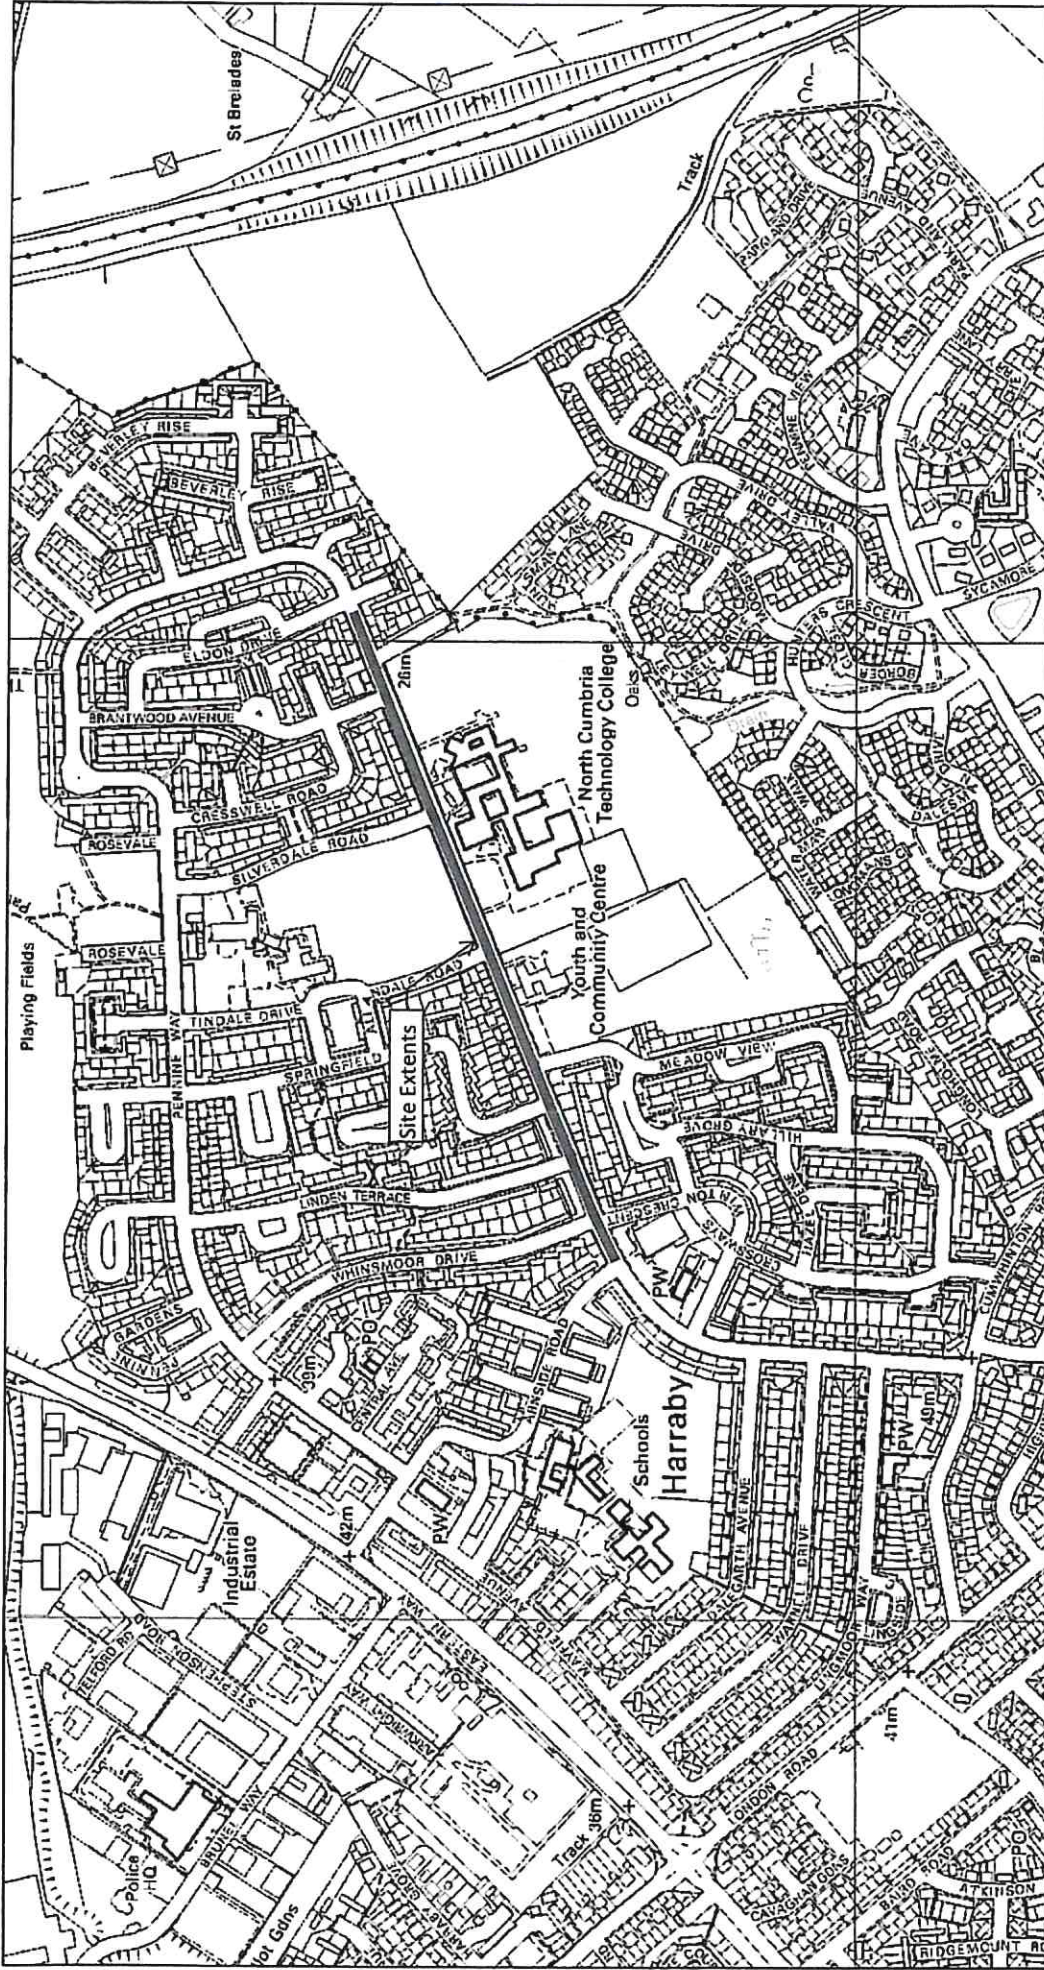

Cumbria County Council WebMap

February 25, 2020

U170, Edgehill Road Location Plan

1:5,000