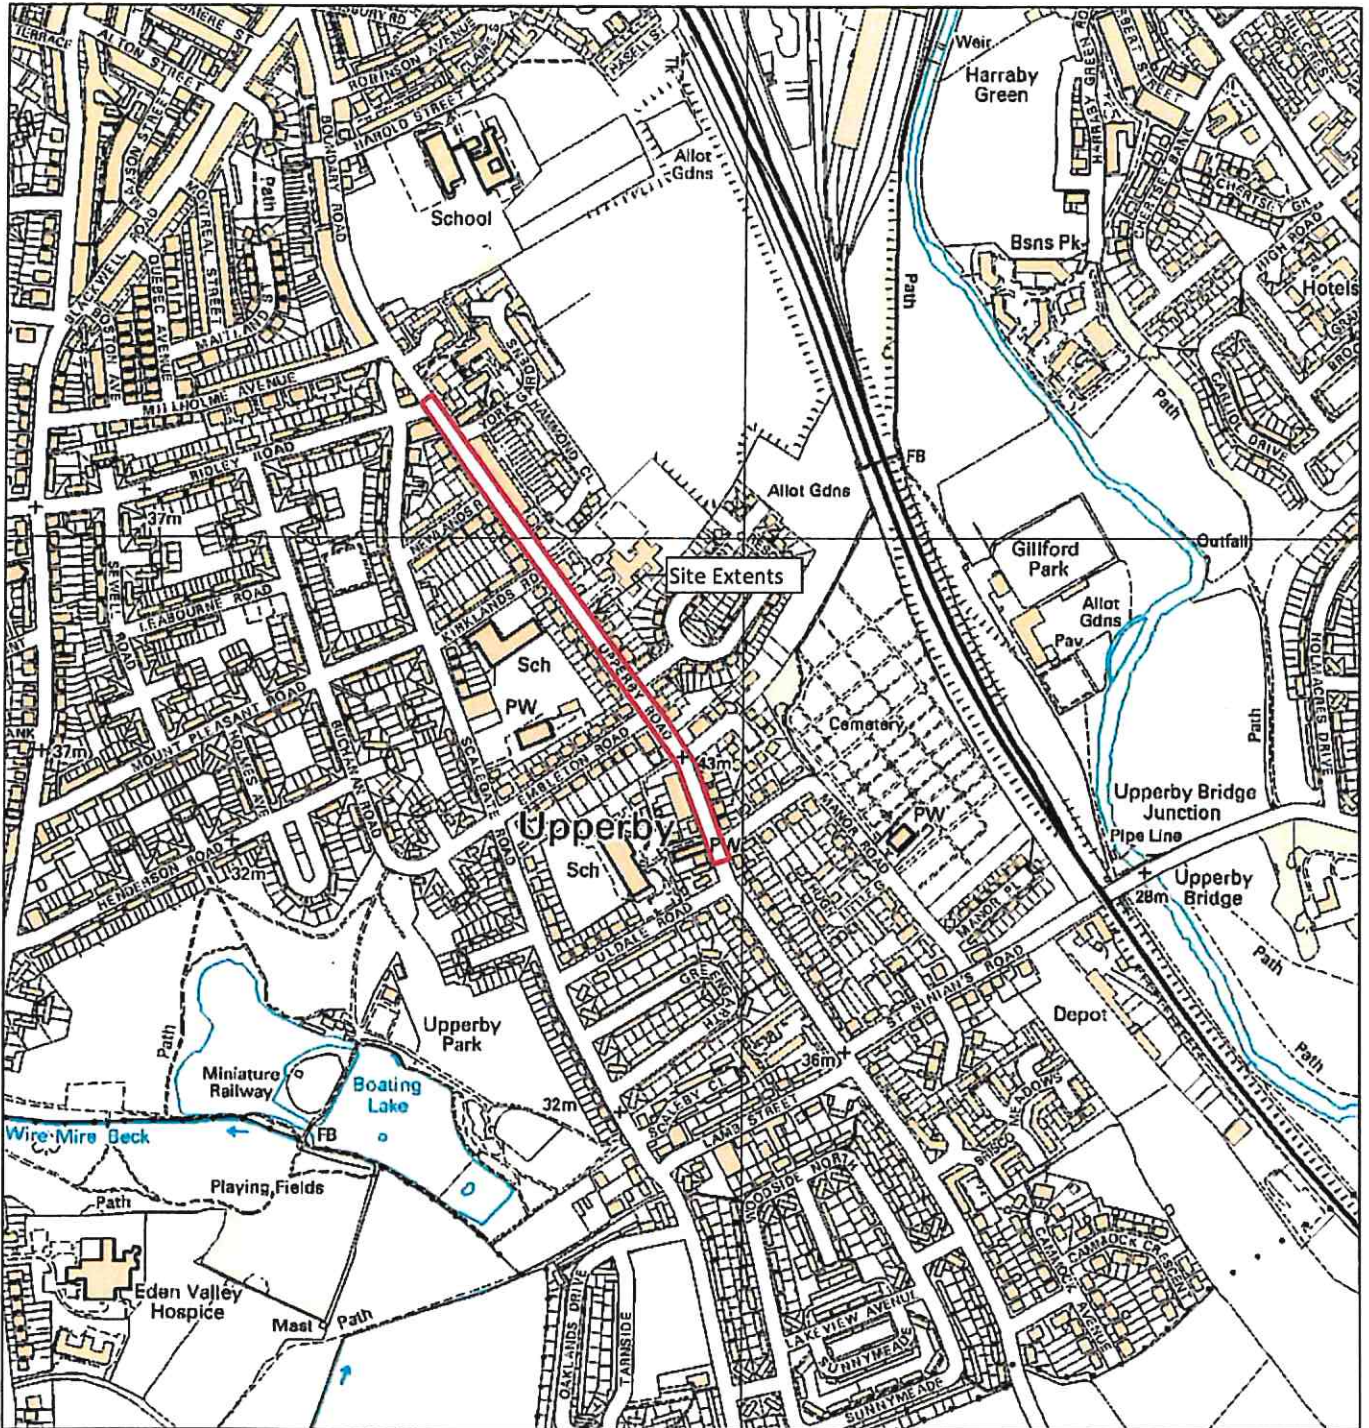

# Cumbria County Council WebMap

February 26, 2020

C1041, Upperby Road Location Plan

1:5,000