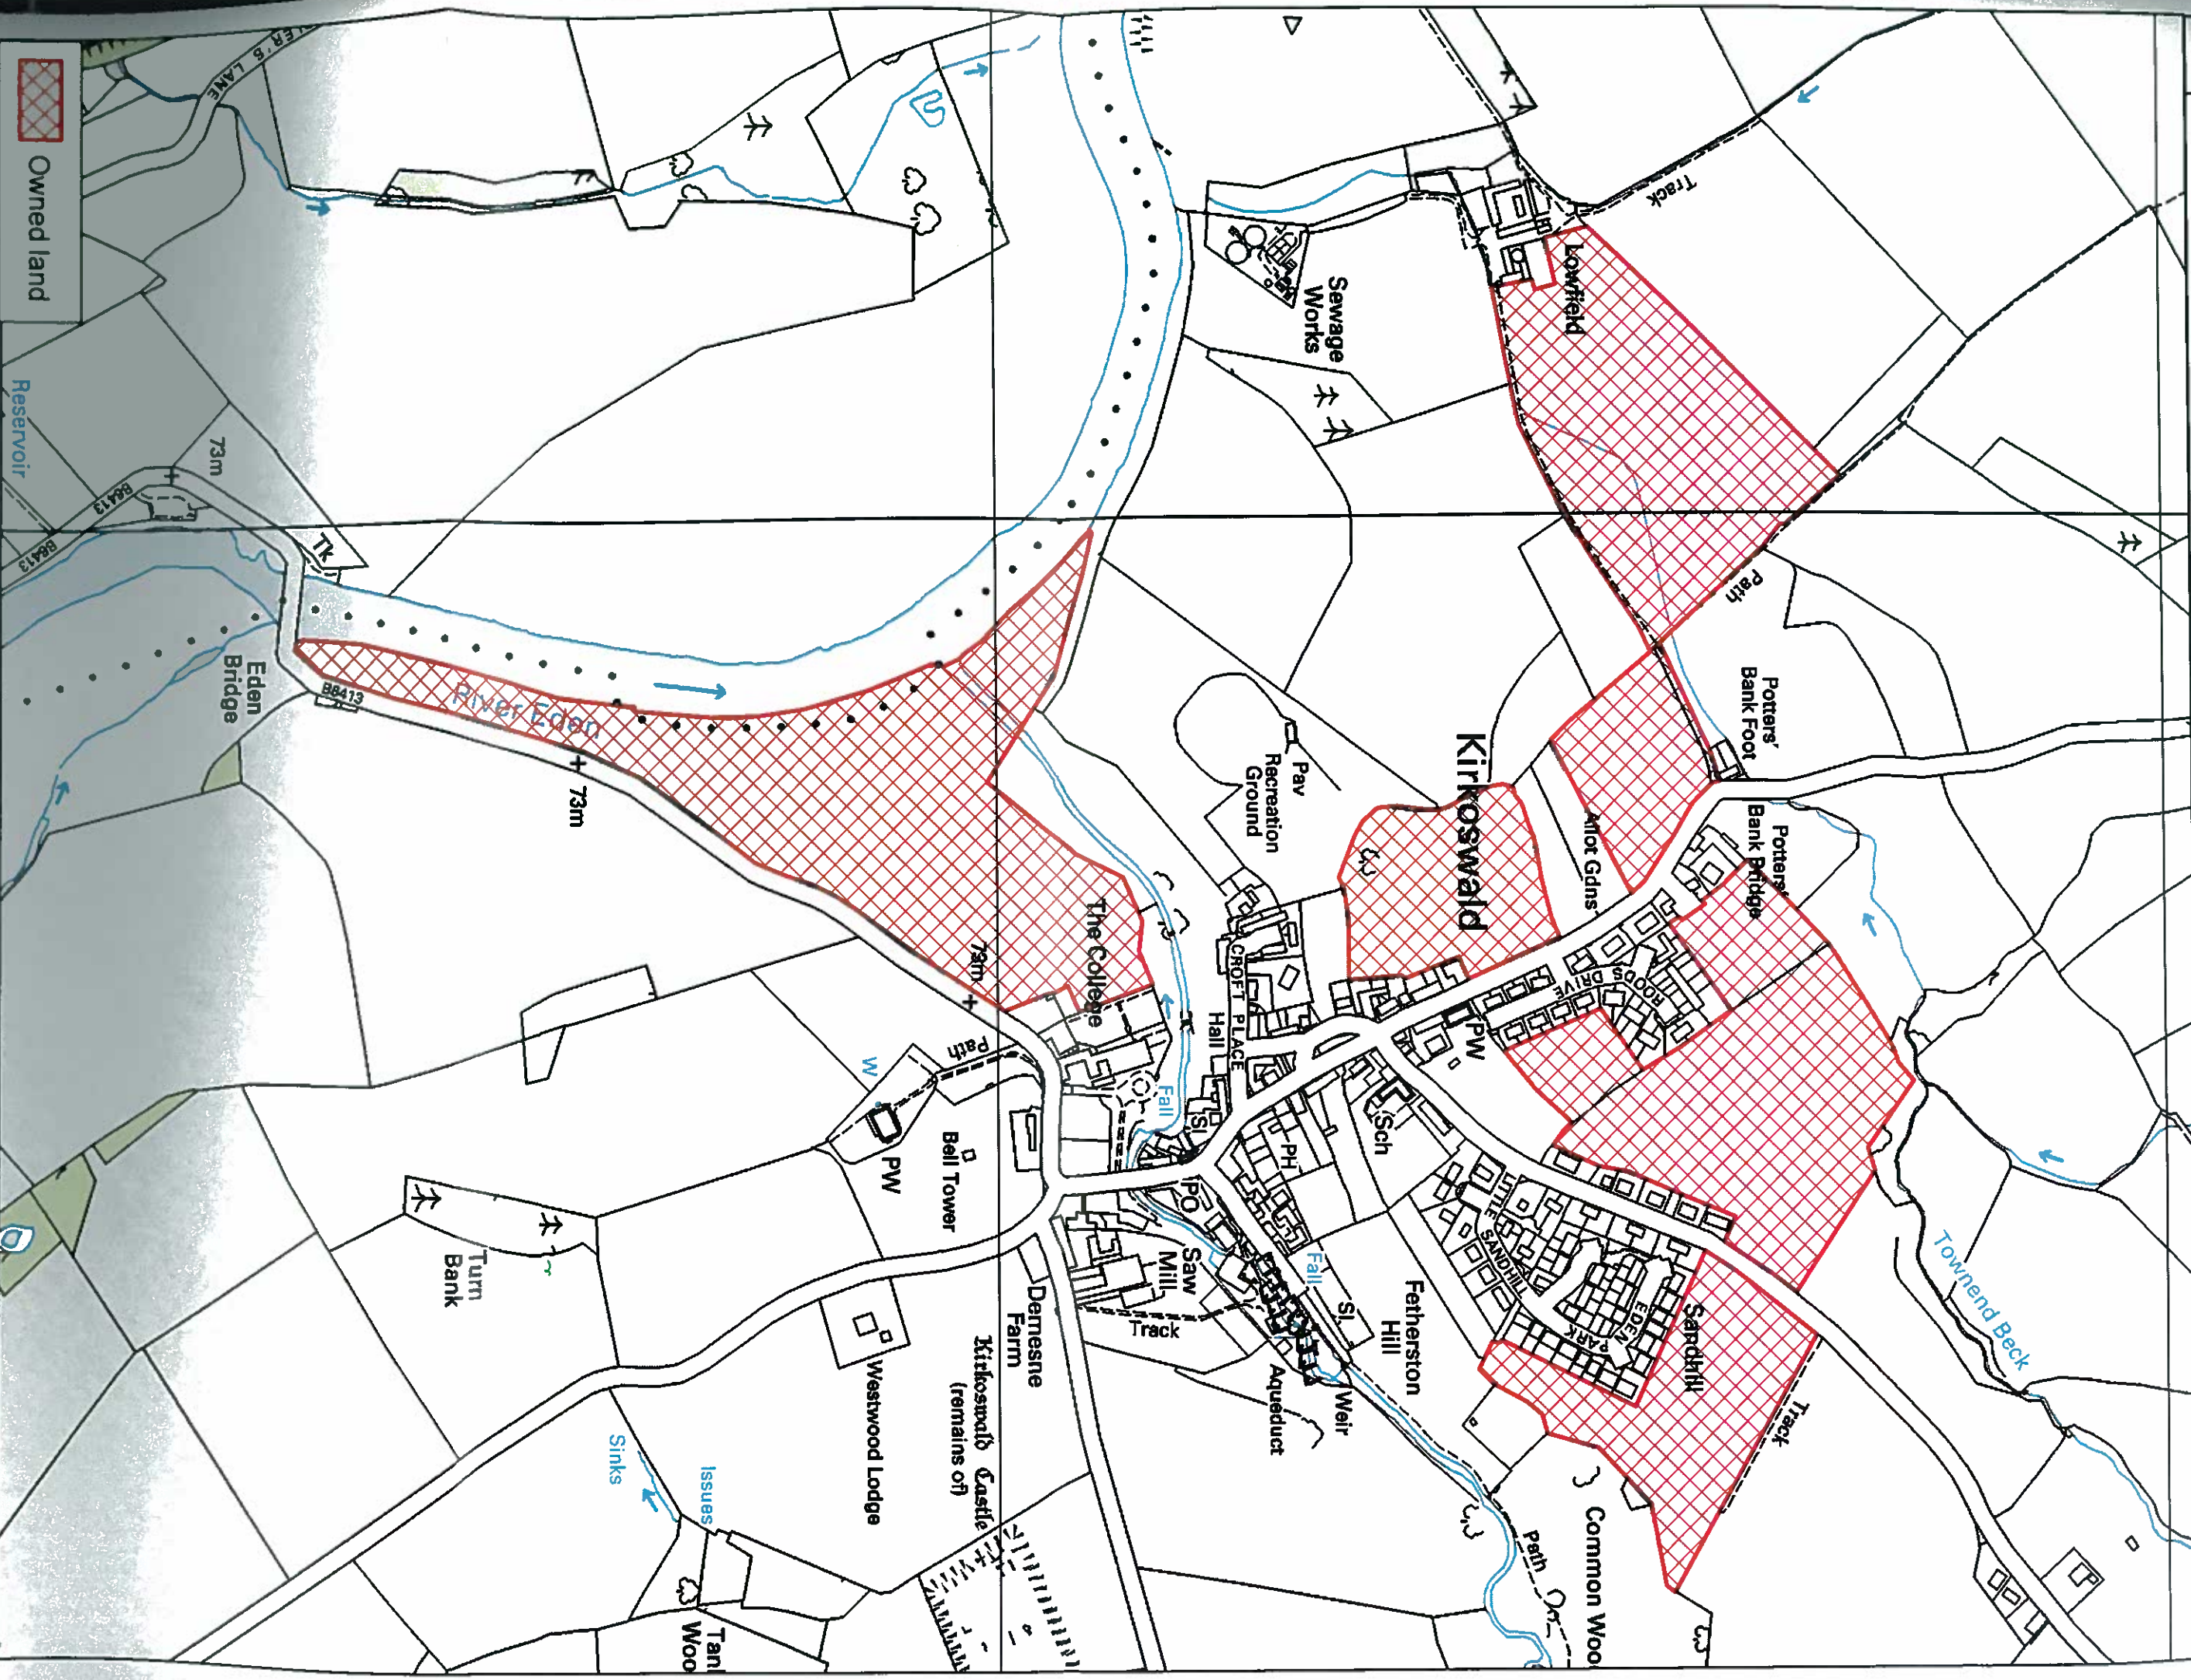

Tim Fetherstonhaugh - Rights of Way

 Owned land

Reservoir

Open Copyright 2009
All rights reserved.
Licence number 100270449

Date: December 2010
Scale: 1:5,000
Ref: Col 27

85 170 340 Metres

H&H BoweChartered Surveyors
Bordenway, Rosehill, Carlisle, CA1 2RS
Tel: 01228 406260
www.hhbowe.co.uk