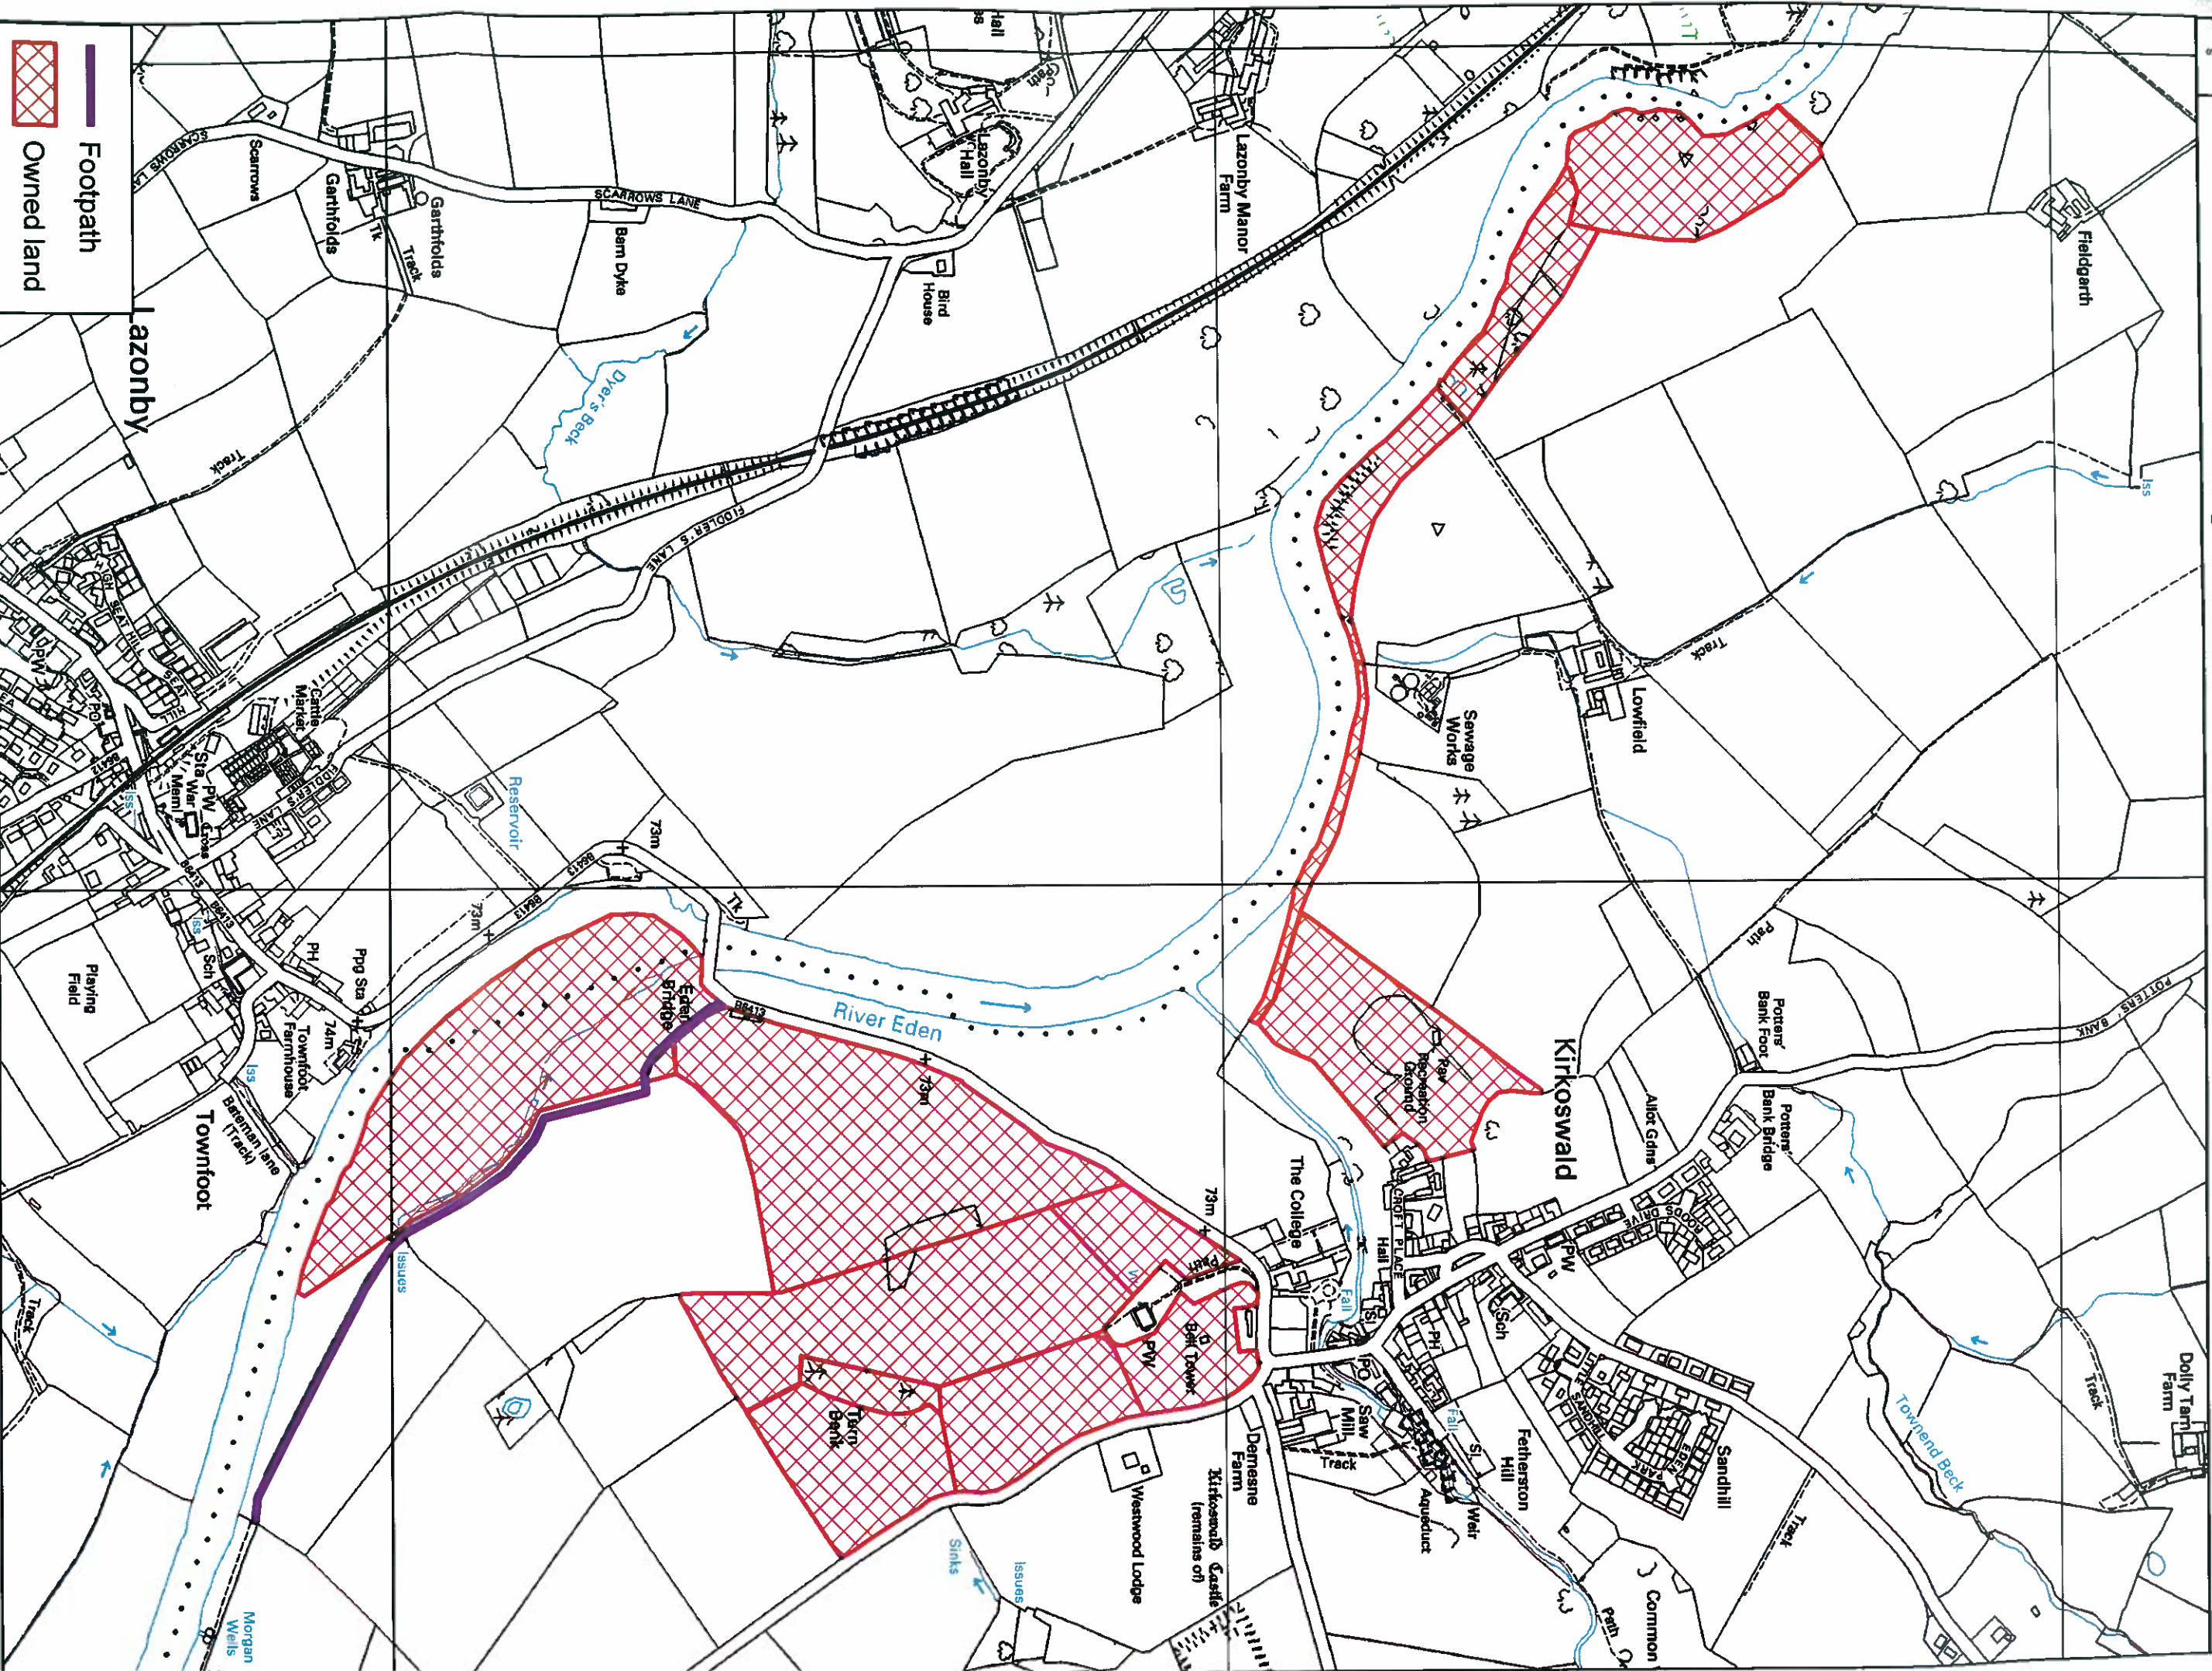

# Margaret Woof Featherstonhaugh - Rights of Way

Footpath  
Owned land

Crown Copyright 2009.  
All rights reserved.  
Licence number 100020049

Date: December 2010  
Scale: 1:7,000  
Ref: Col 27

120 240 480 Metres

H&H BoweChartered Surveyors  
Borderway, Rosehill, Carlisle, CA1 2RS  
Tel: 01228 406260  
www.hhdowe.co.uk