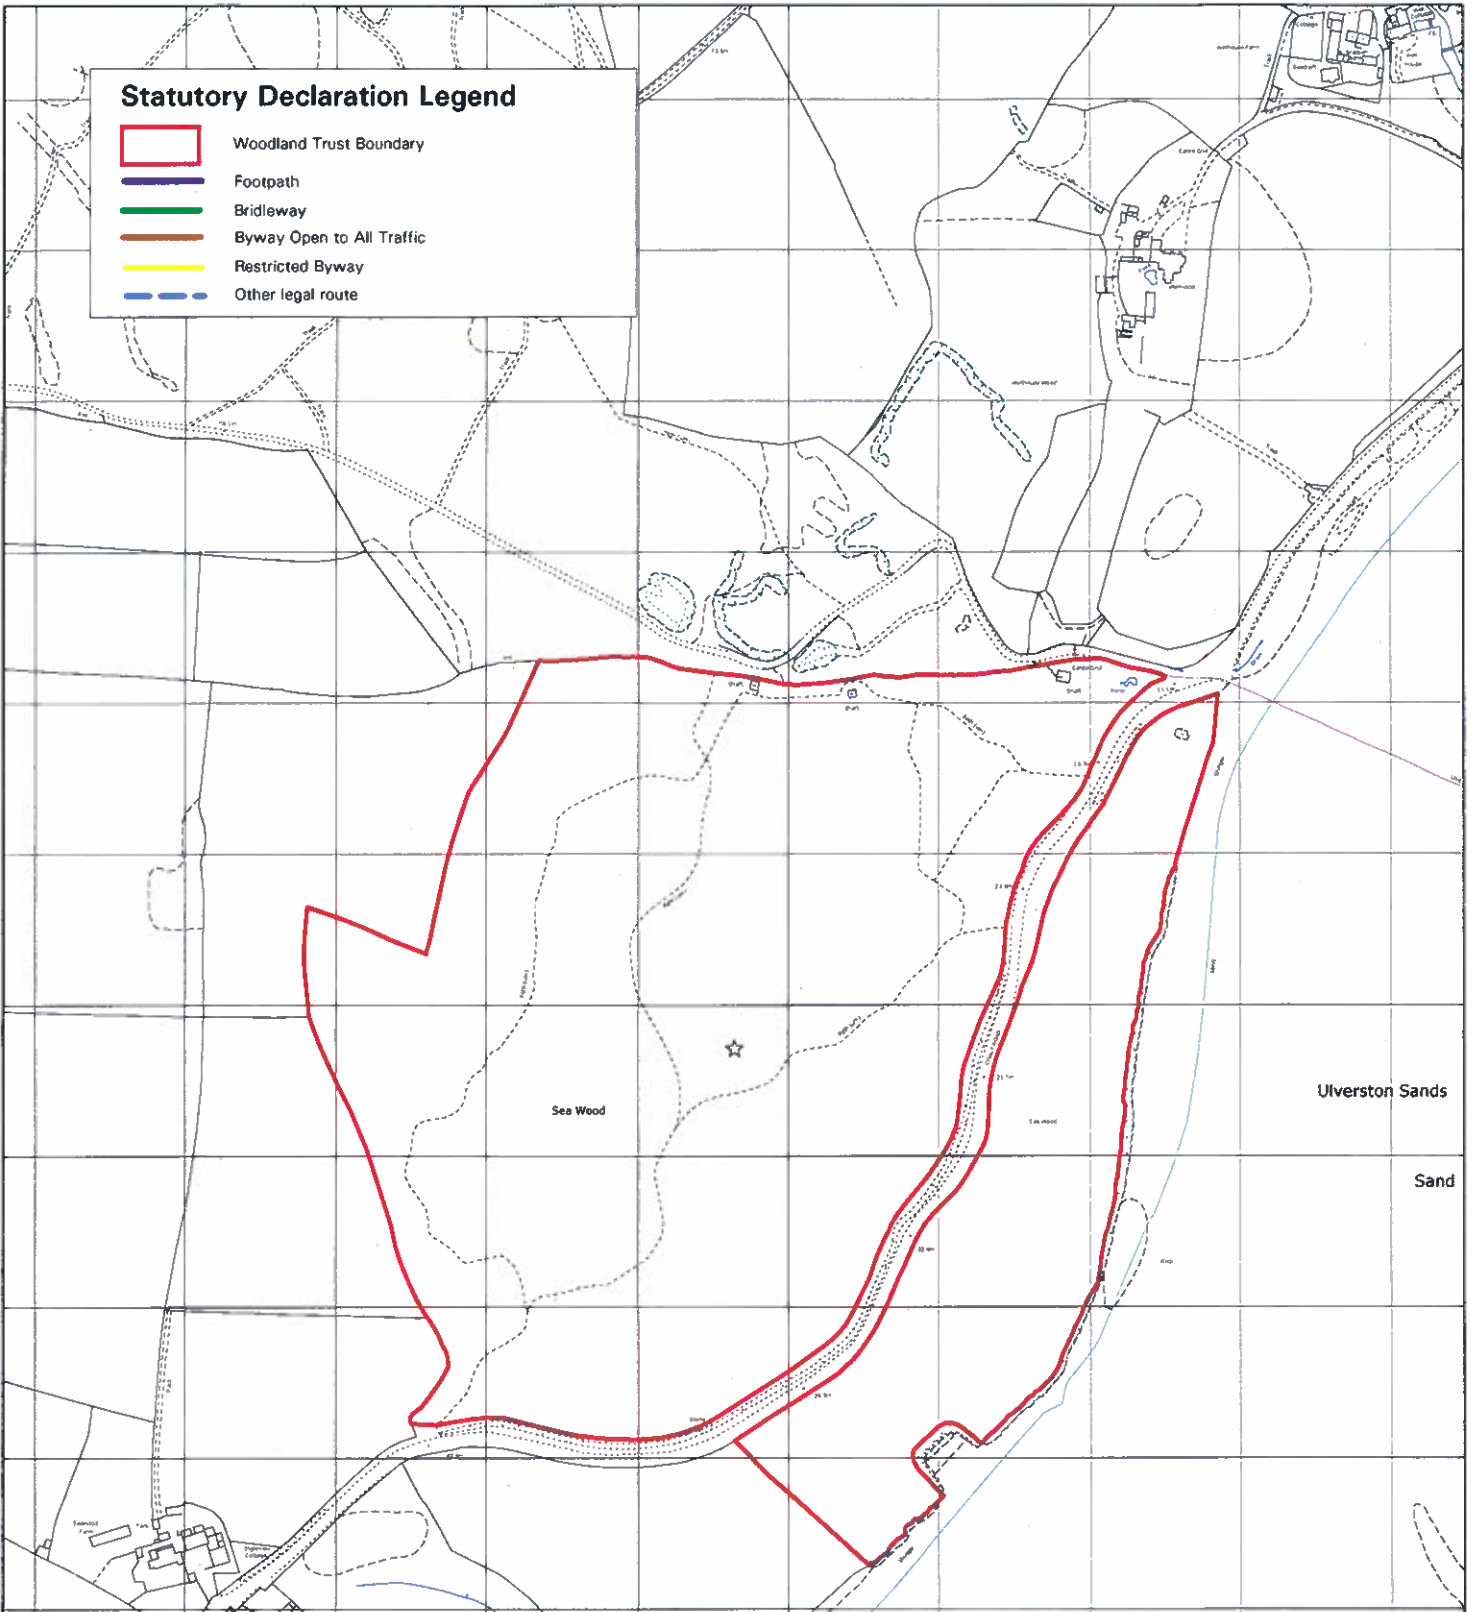

Statutory Declaration Legend

-  Woodland Trust Boundary
-  Footpath
-  Bridleway
-  Byway Open to All Traffic
-  Restricted Byway
-  Other legal route

A.H.A.
Sea Wood

Nude R. Brogg

WOODLAND TRUST

Wood No. 00639
Grid Ref: SD293734
Scale: 1:5000
Author: AH
Date: 09/11/12
© Crown Copyright 2011 All rights reserved. Ordnance Survey Licence number 100021607