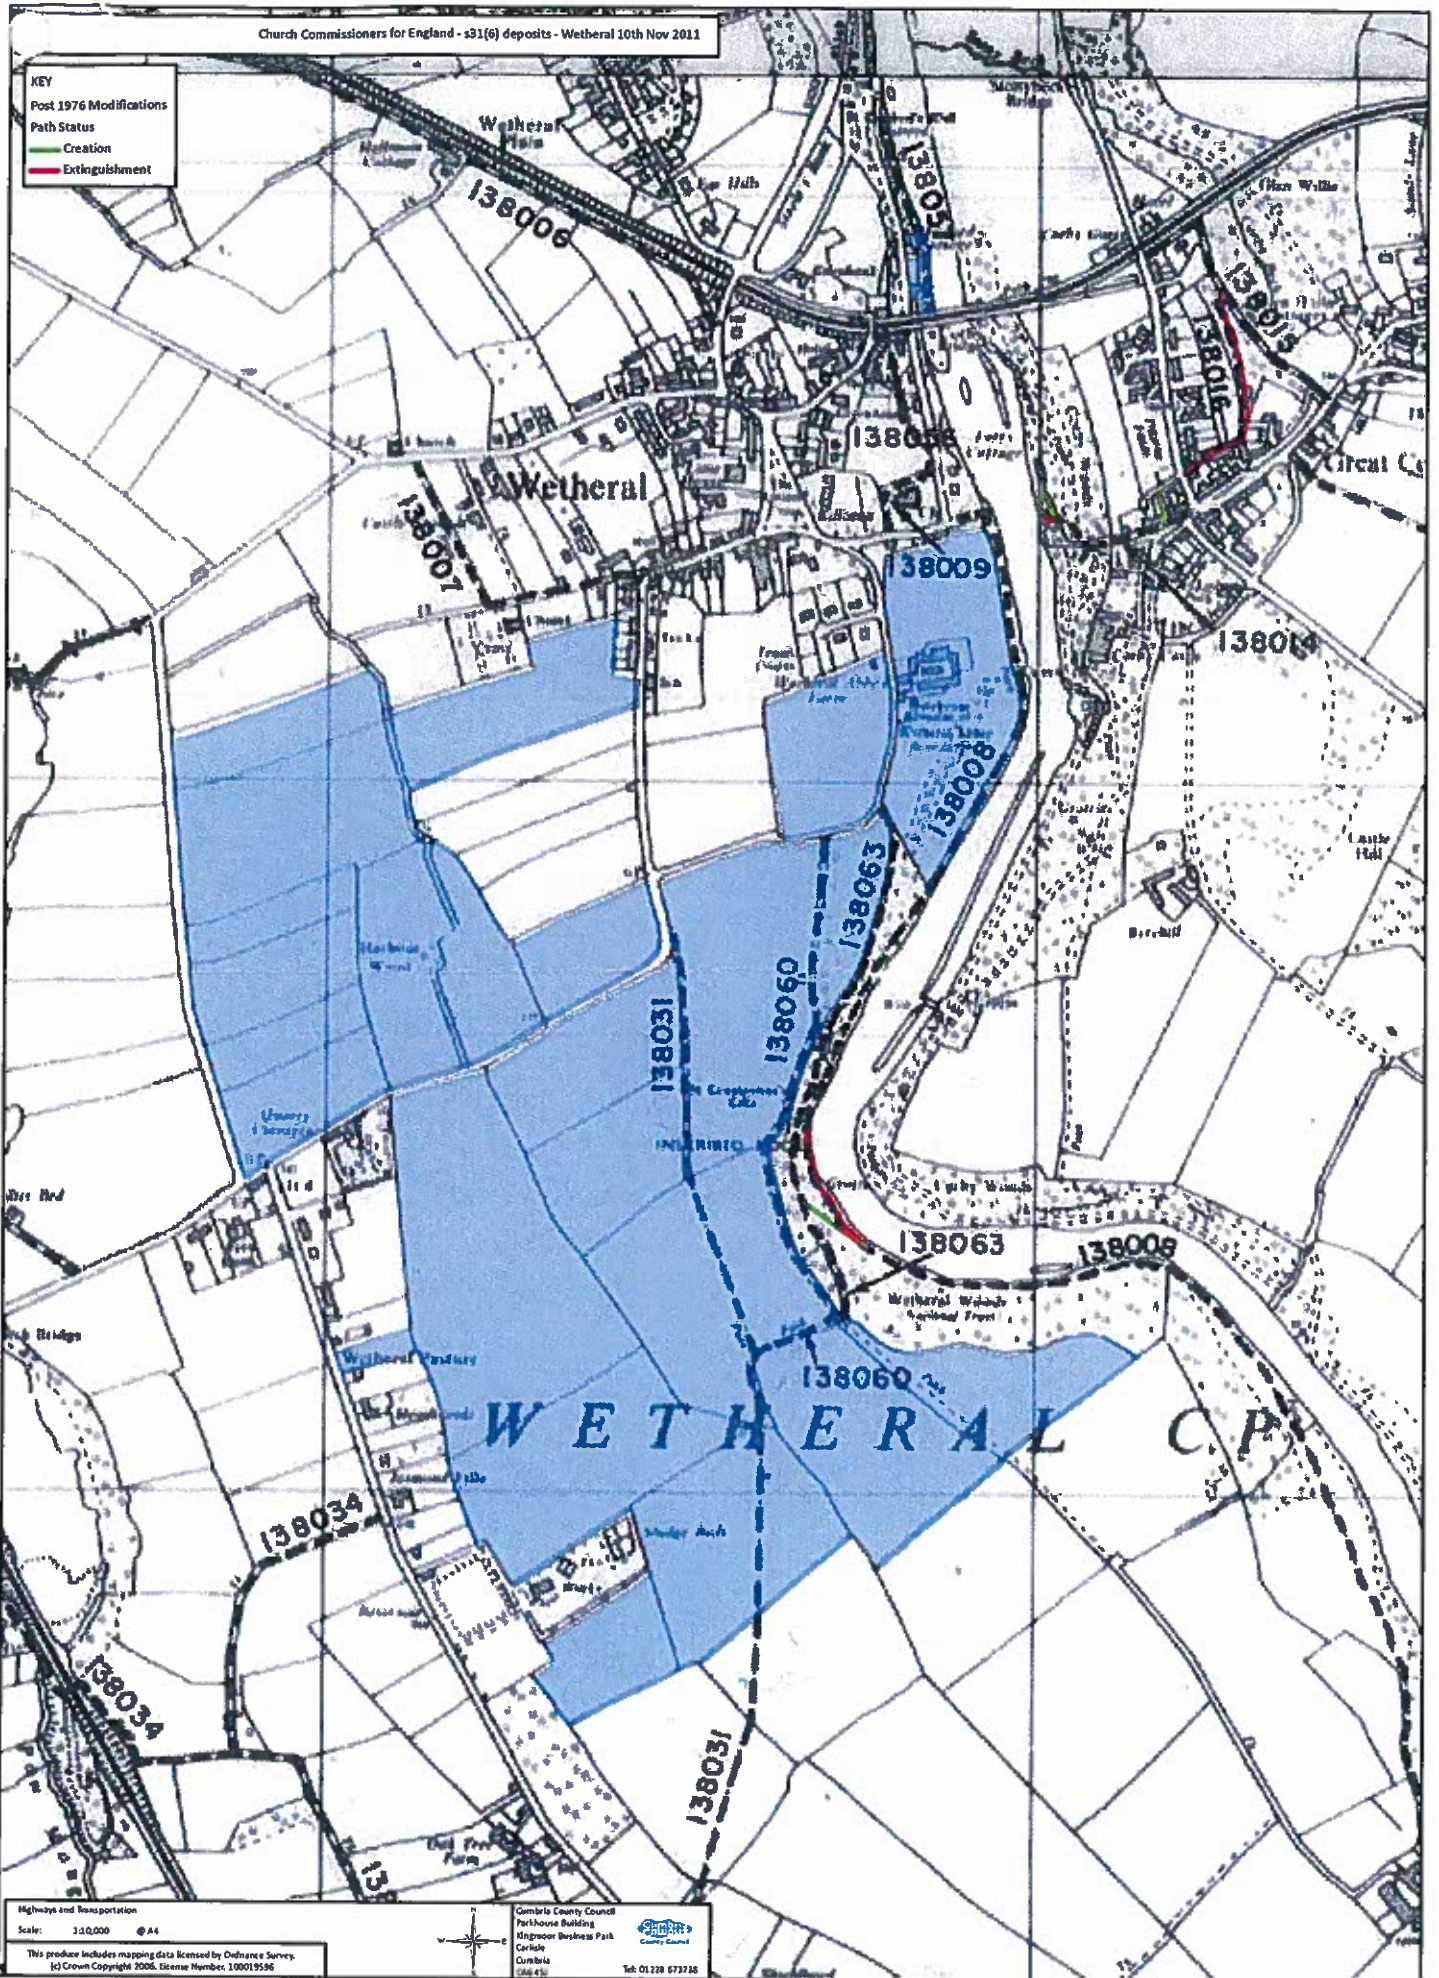

KEY
 Post 1976 Modifications
 Path Status
 Creation
 Extinguishment

Highways and Transportation
 Scale: 1:10,000 © A4
 This product includes mapping data licensed by Ordnance Survey.
 © Crown Copyright 2006, License Number: 100019596