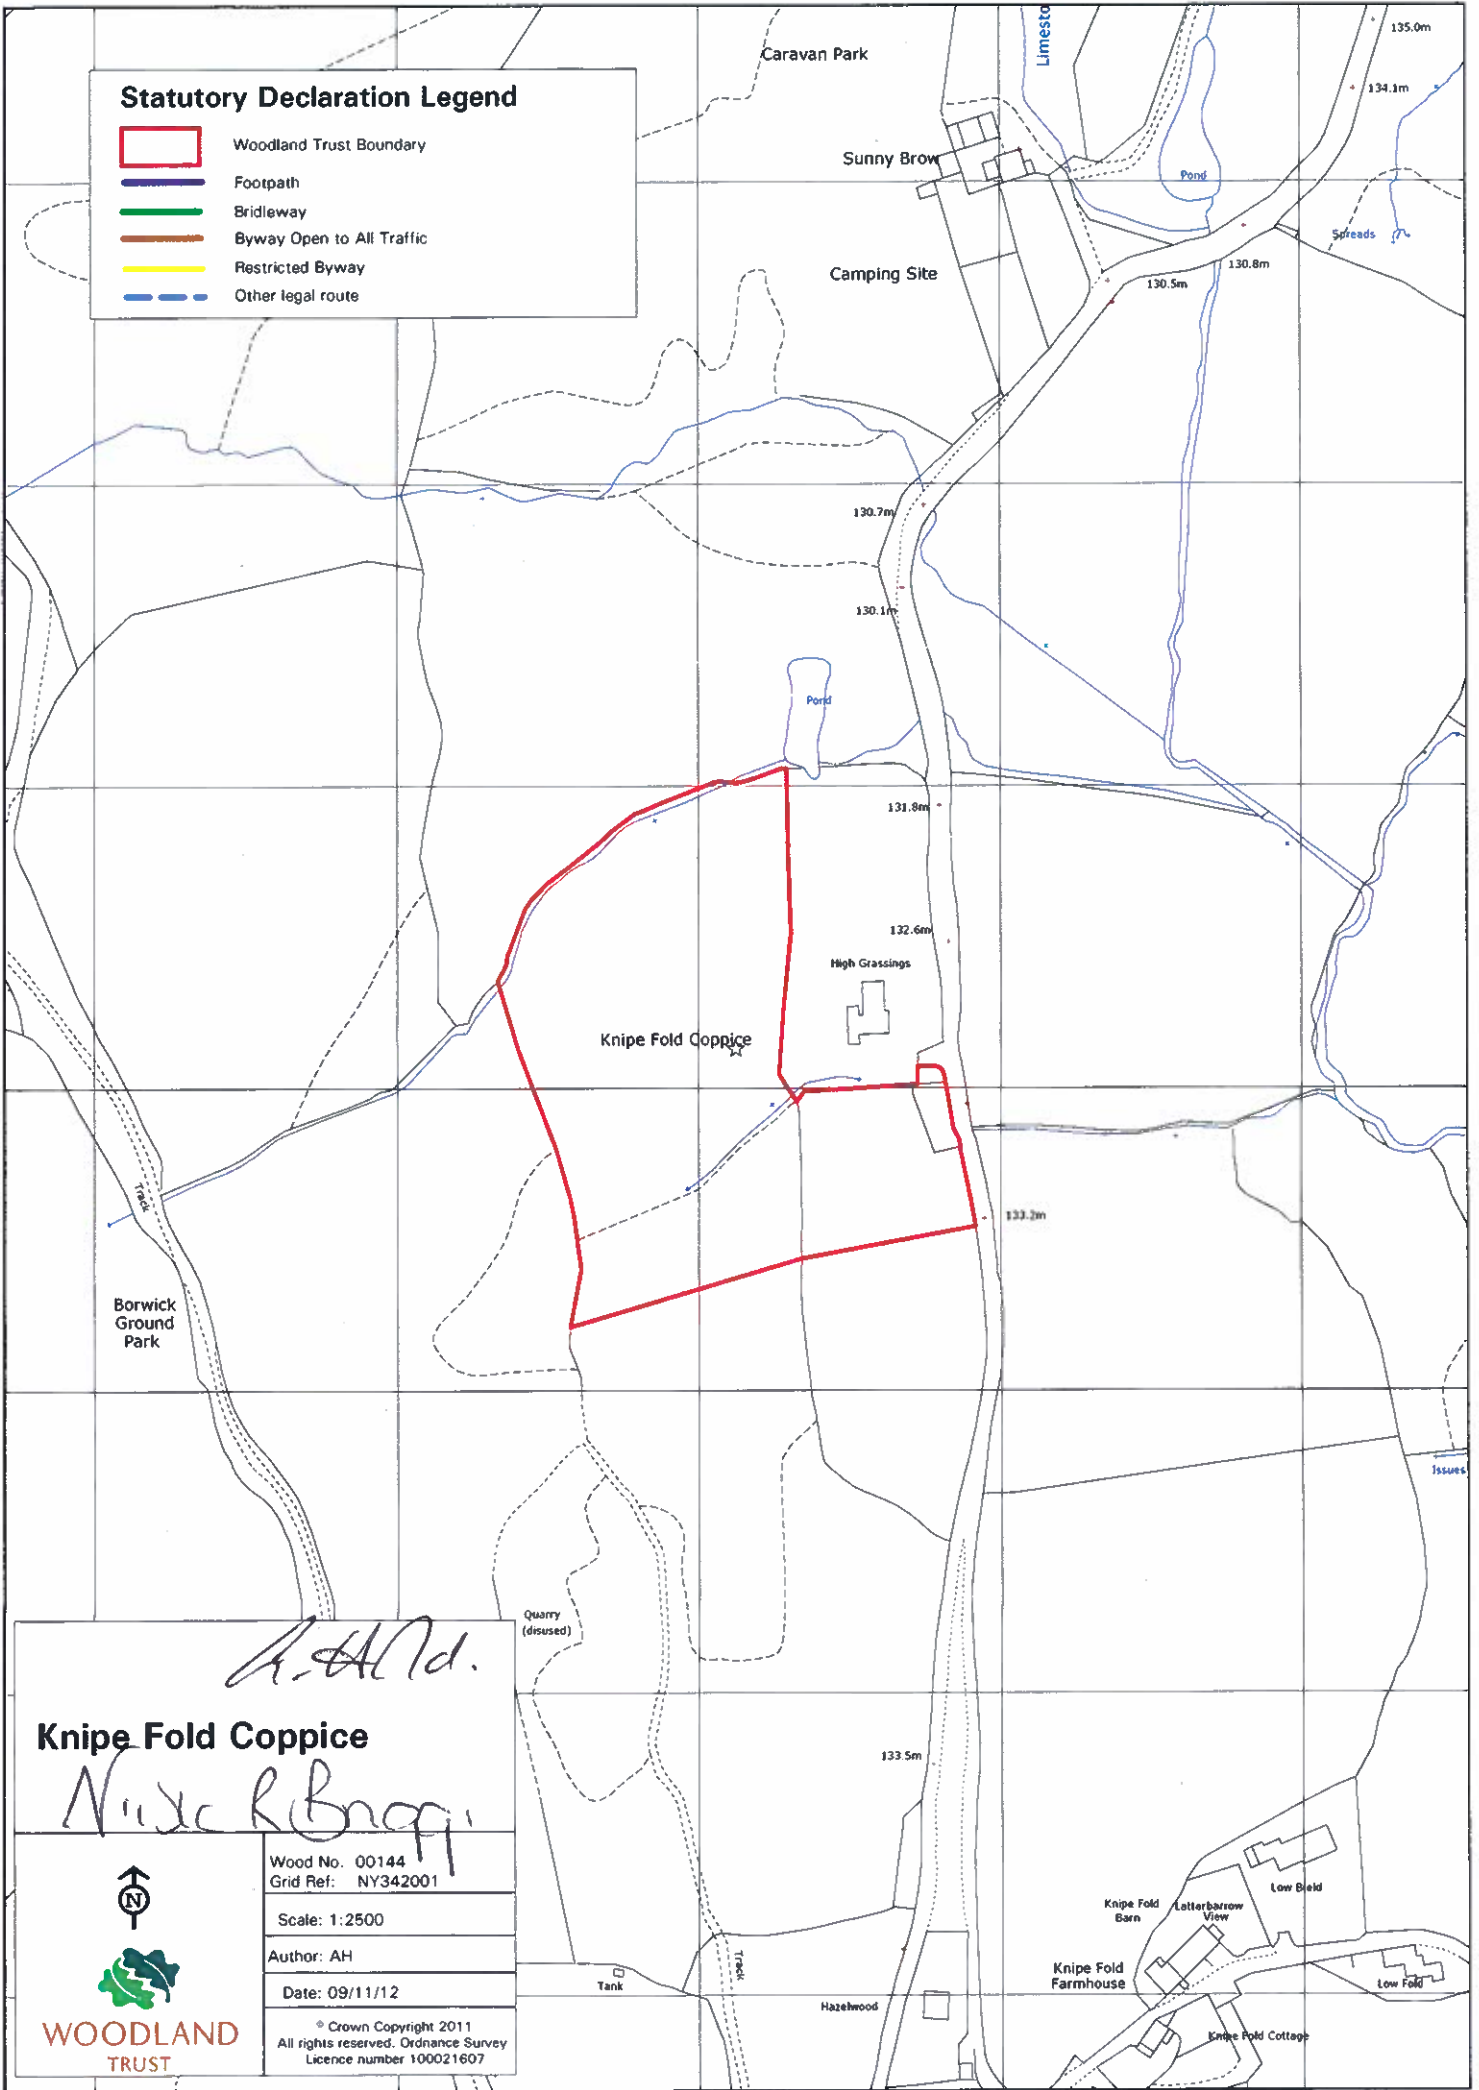

### Statutory Declaration Legend

-  Woodland Trust Boundary
-  Footpath
-  Bridleway
-  Byway Open to All Traffic
-  Restricted Byway
-  Other legal route

*A.A.M.*

### Knipe Fold Coppice

*Knipe Fold Coppice*

**WOODLAND TRUST**

Wood No. 00144  
Grid Ref: NY342001

Scale: 1:2500

Author: AH

Date: 09/11/12

© Crown Copyright 2011  
All rights reserved. Ordnance Survey  
Licence number 100021607