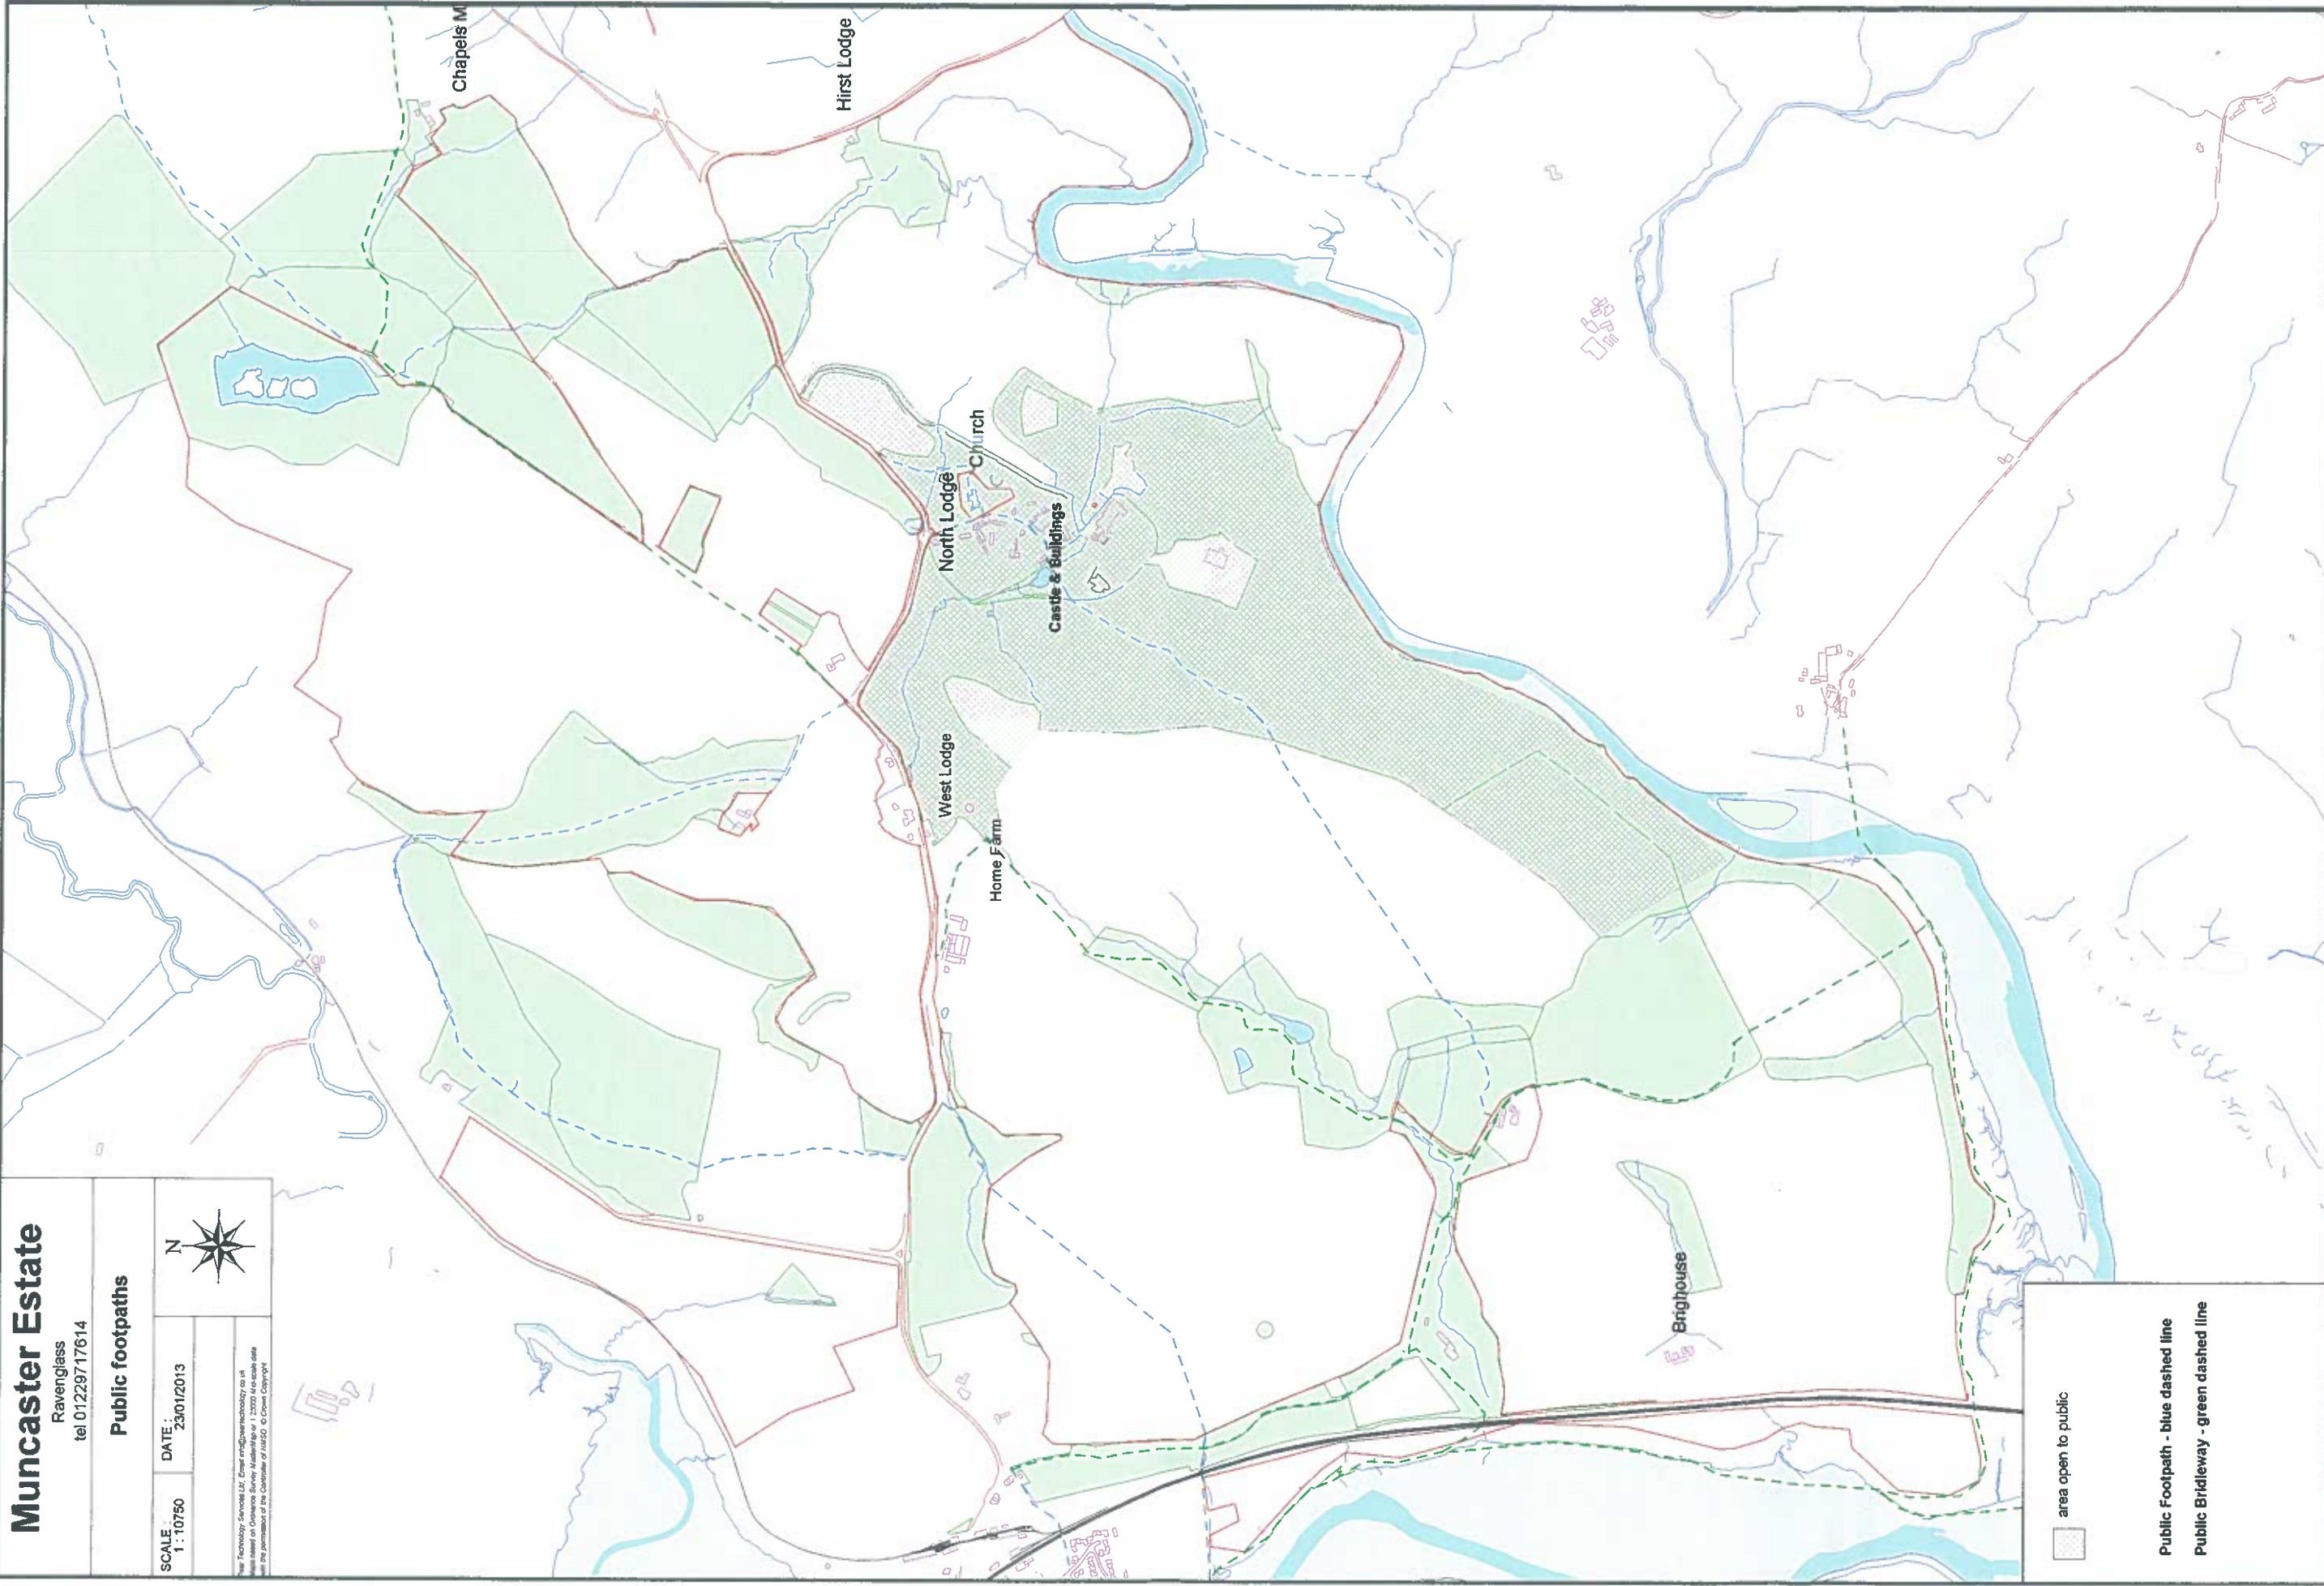

10-FP1

10-FP1

Muncaster Estate

Ravenglass
tel 01229717614

Public footpaths

SCALE
1:10750

DATE
23/01/2013

area open to public

Public Footpath - blue dashed line

Public Bridleway - green dashed line