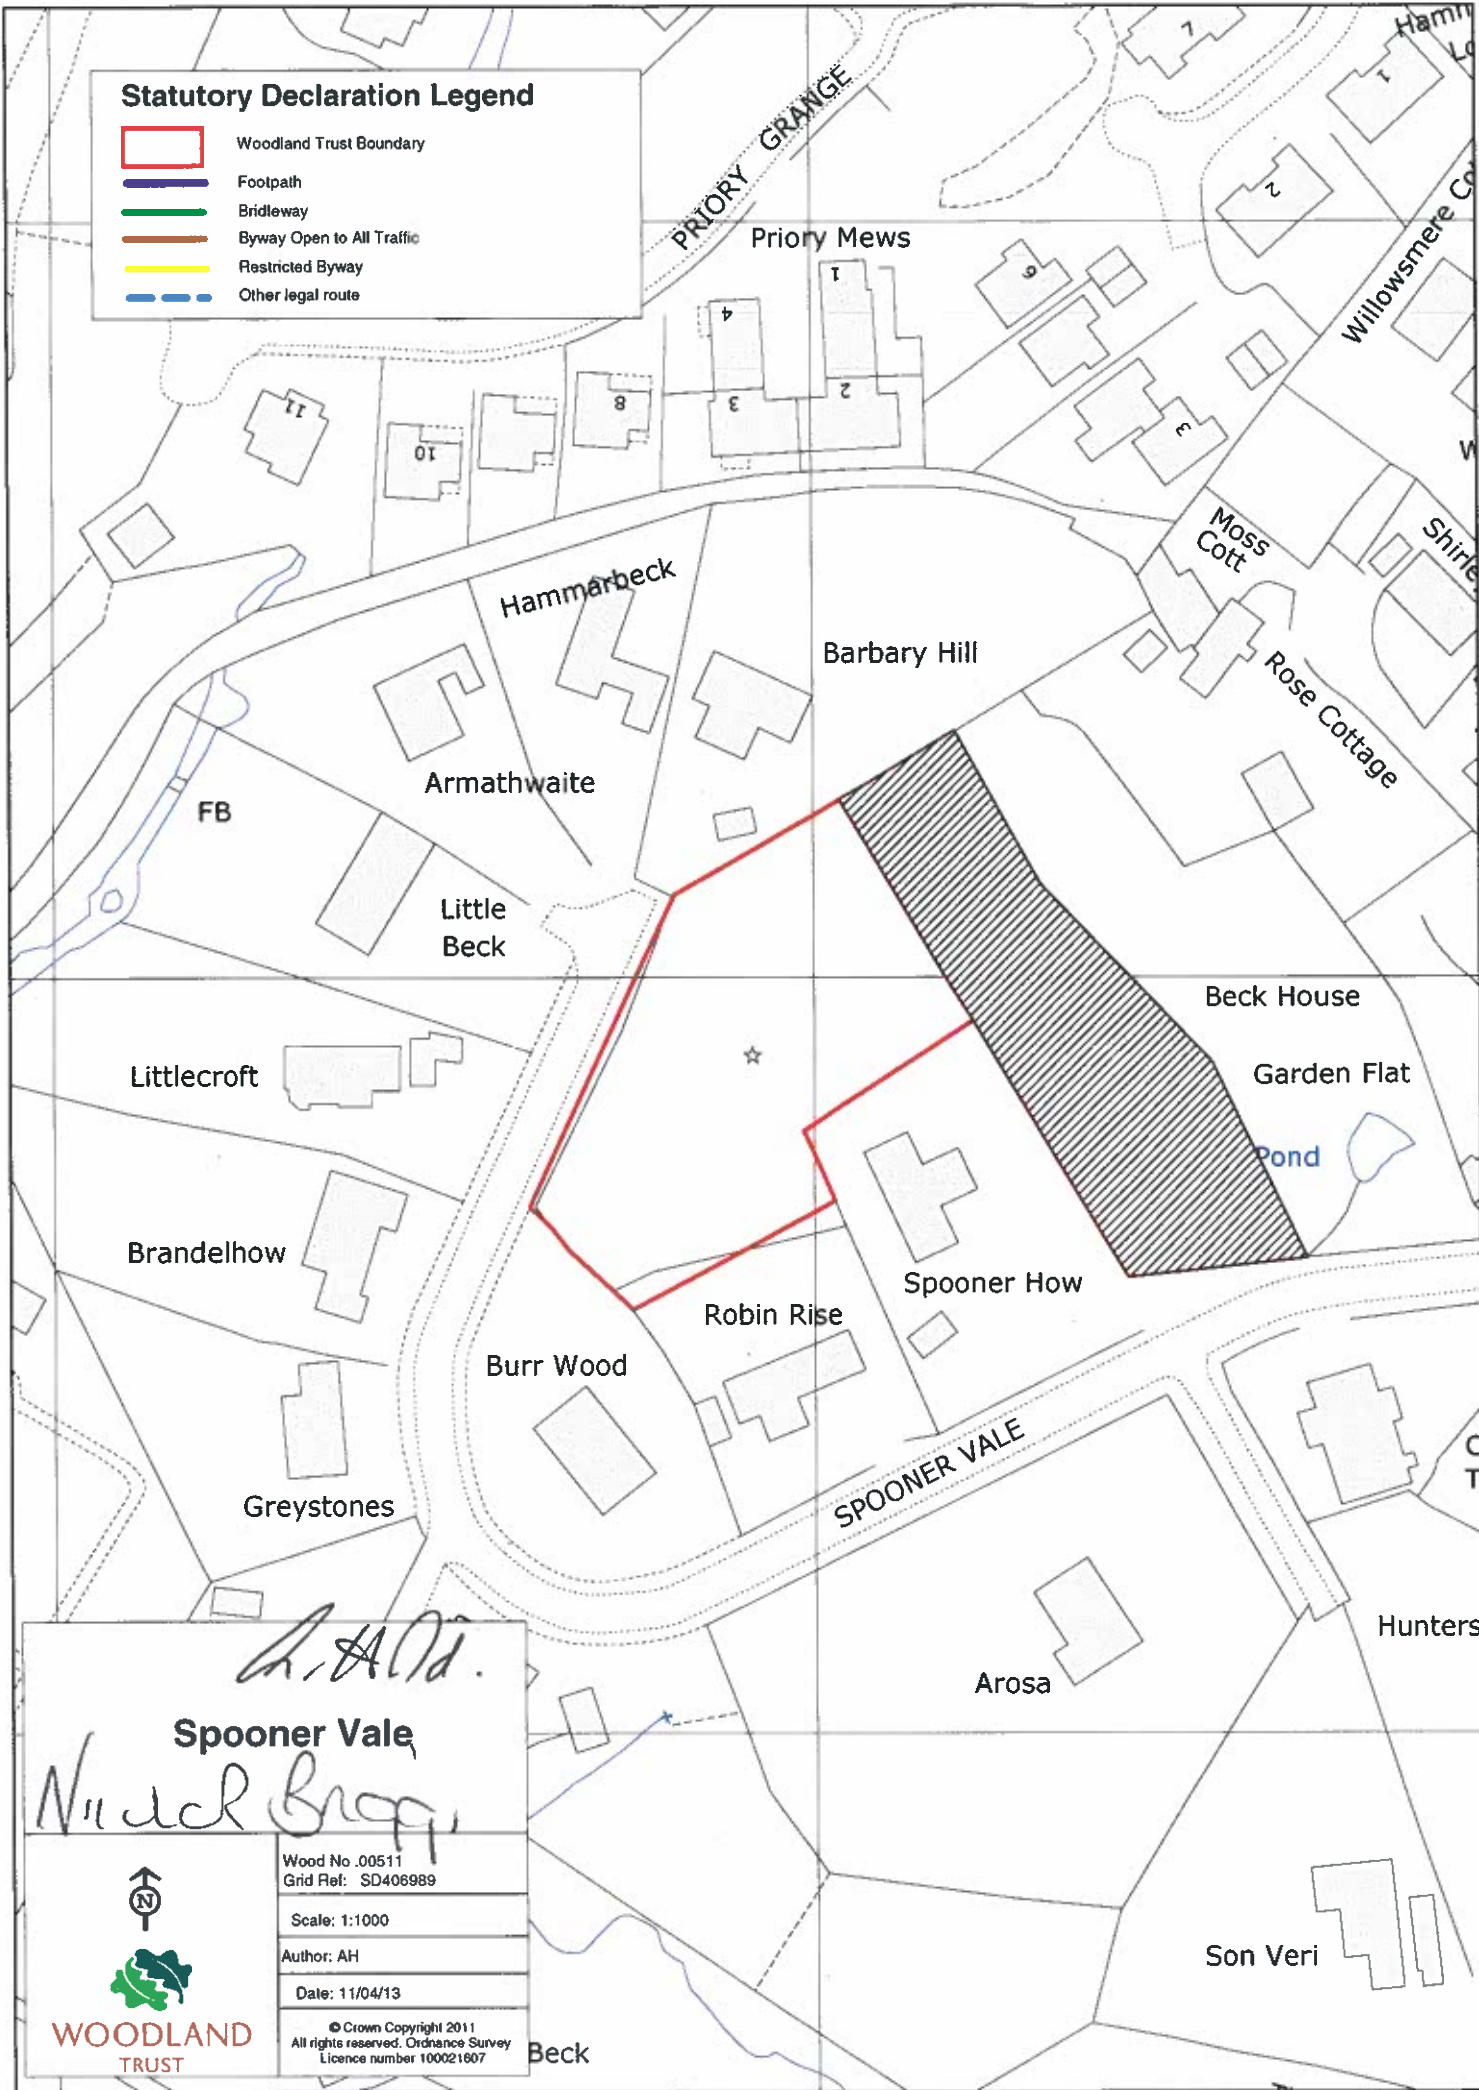

**Statutory Declaration Legend**

-  Woodland Trust Boundary
-  Footpath
-  Bridleway
-  Byway Open to All Traffic
-  Restricted Byway
-  Other legal route

*A. Ald.*

**Spooner Vale**

*Nucleus Brogg*

**WOODLAND TRUST**

Wood No. 00511  
Grid Ref: SD406989

Scale: 1:1000

Author: AH

Date: 11/04/13

© Crown Copyright 2011  
All rights reserved. Ordnance Survey  
Licence number 100021607

Beck