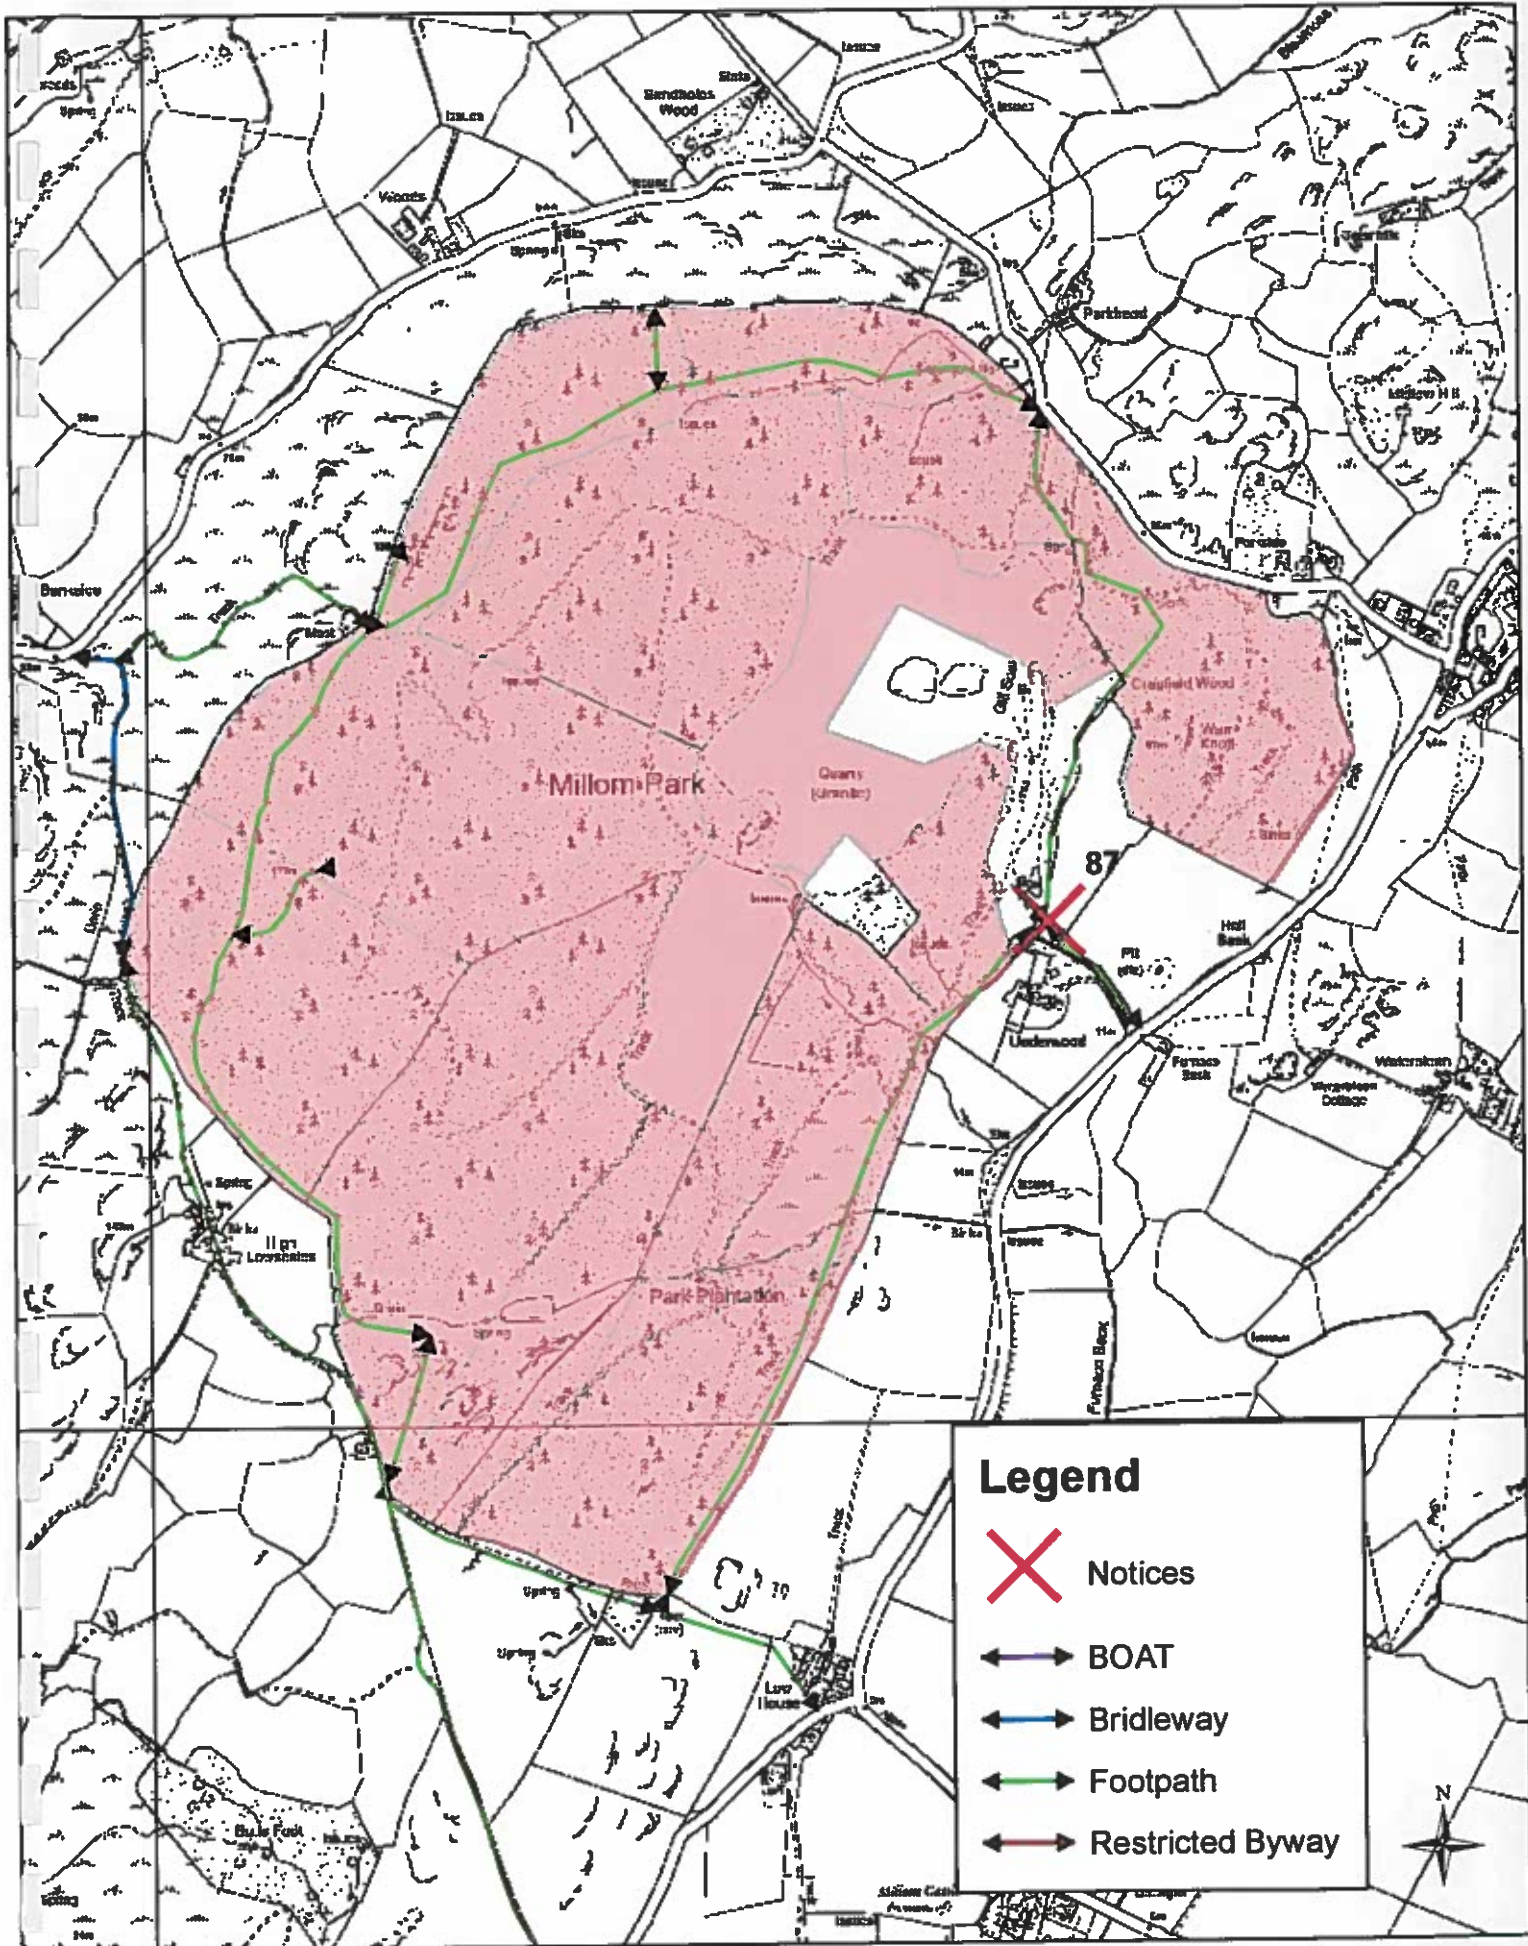

# 1. Millom

Scale 1:10,000  
Date: 16/04/2016

Crown Copyright 2000. All rights reserved. Licence number 0100056662  
Document Path: L:\ArcView\JT Maps\PROW\_16\11. Millom.mxd