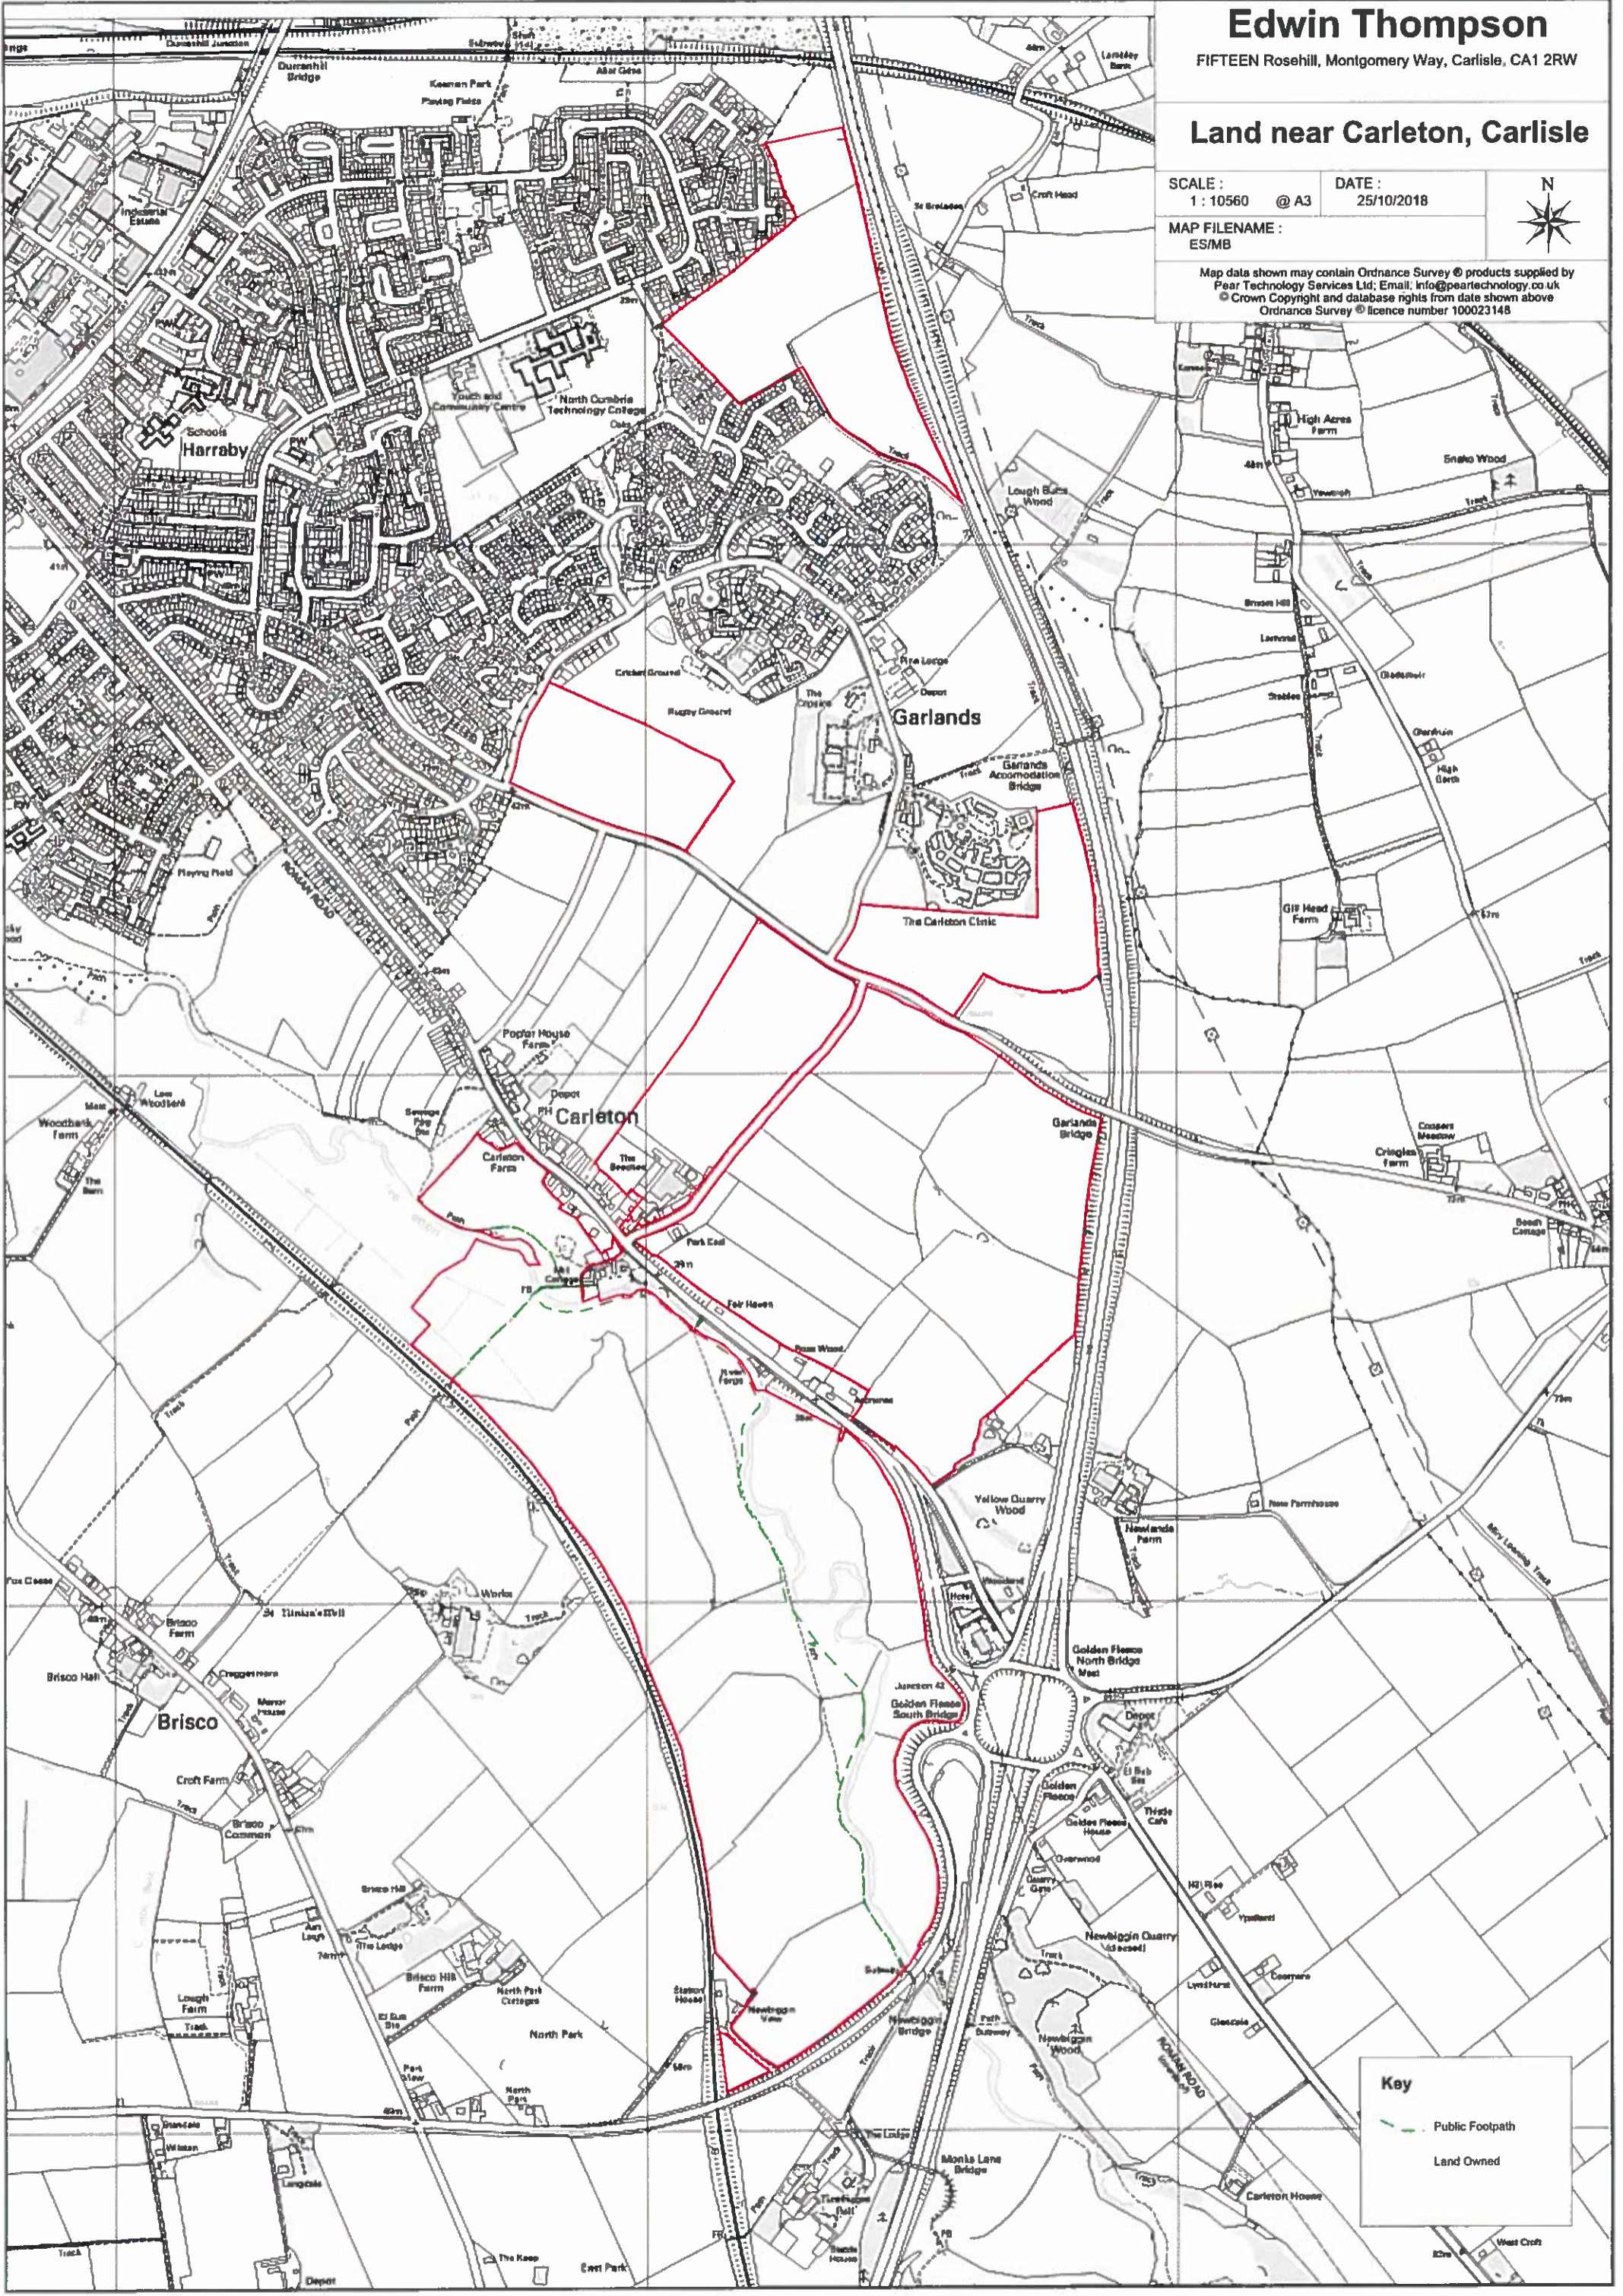

Edwin Thompson

FIFTEEN Rosehill, Montgomery Way, Carlisle, CA1 2RW

Land near Carleton, Carlisle

SCALE : 1 : 10560 @ A3

DATE : 25/10/2018

MAP FILENAME : ES/MB

Map data shown may contain Ordnance Survey © products supplied by Pear Technology Services Ltd; Email: info@peartechology.co.uk
© Crown Copyright and database rights from data shown above
Ordnance Survey © licence number 100023148

Key

- Public Footpath
- Land Owned