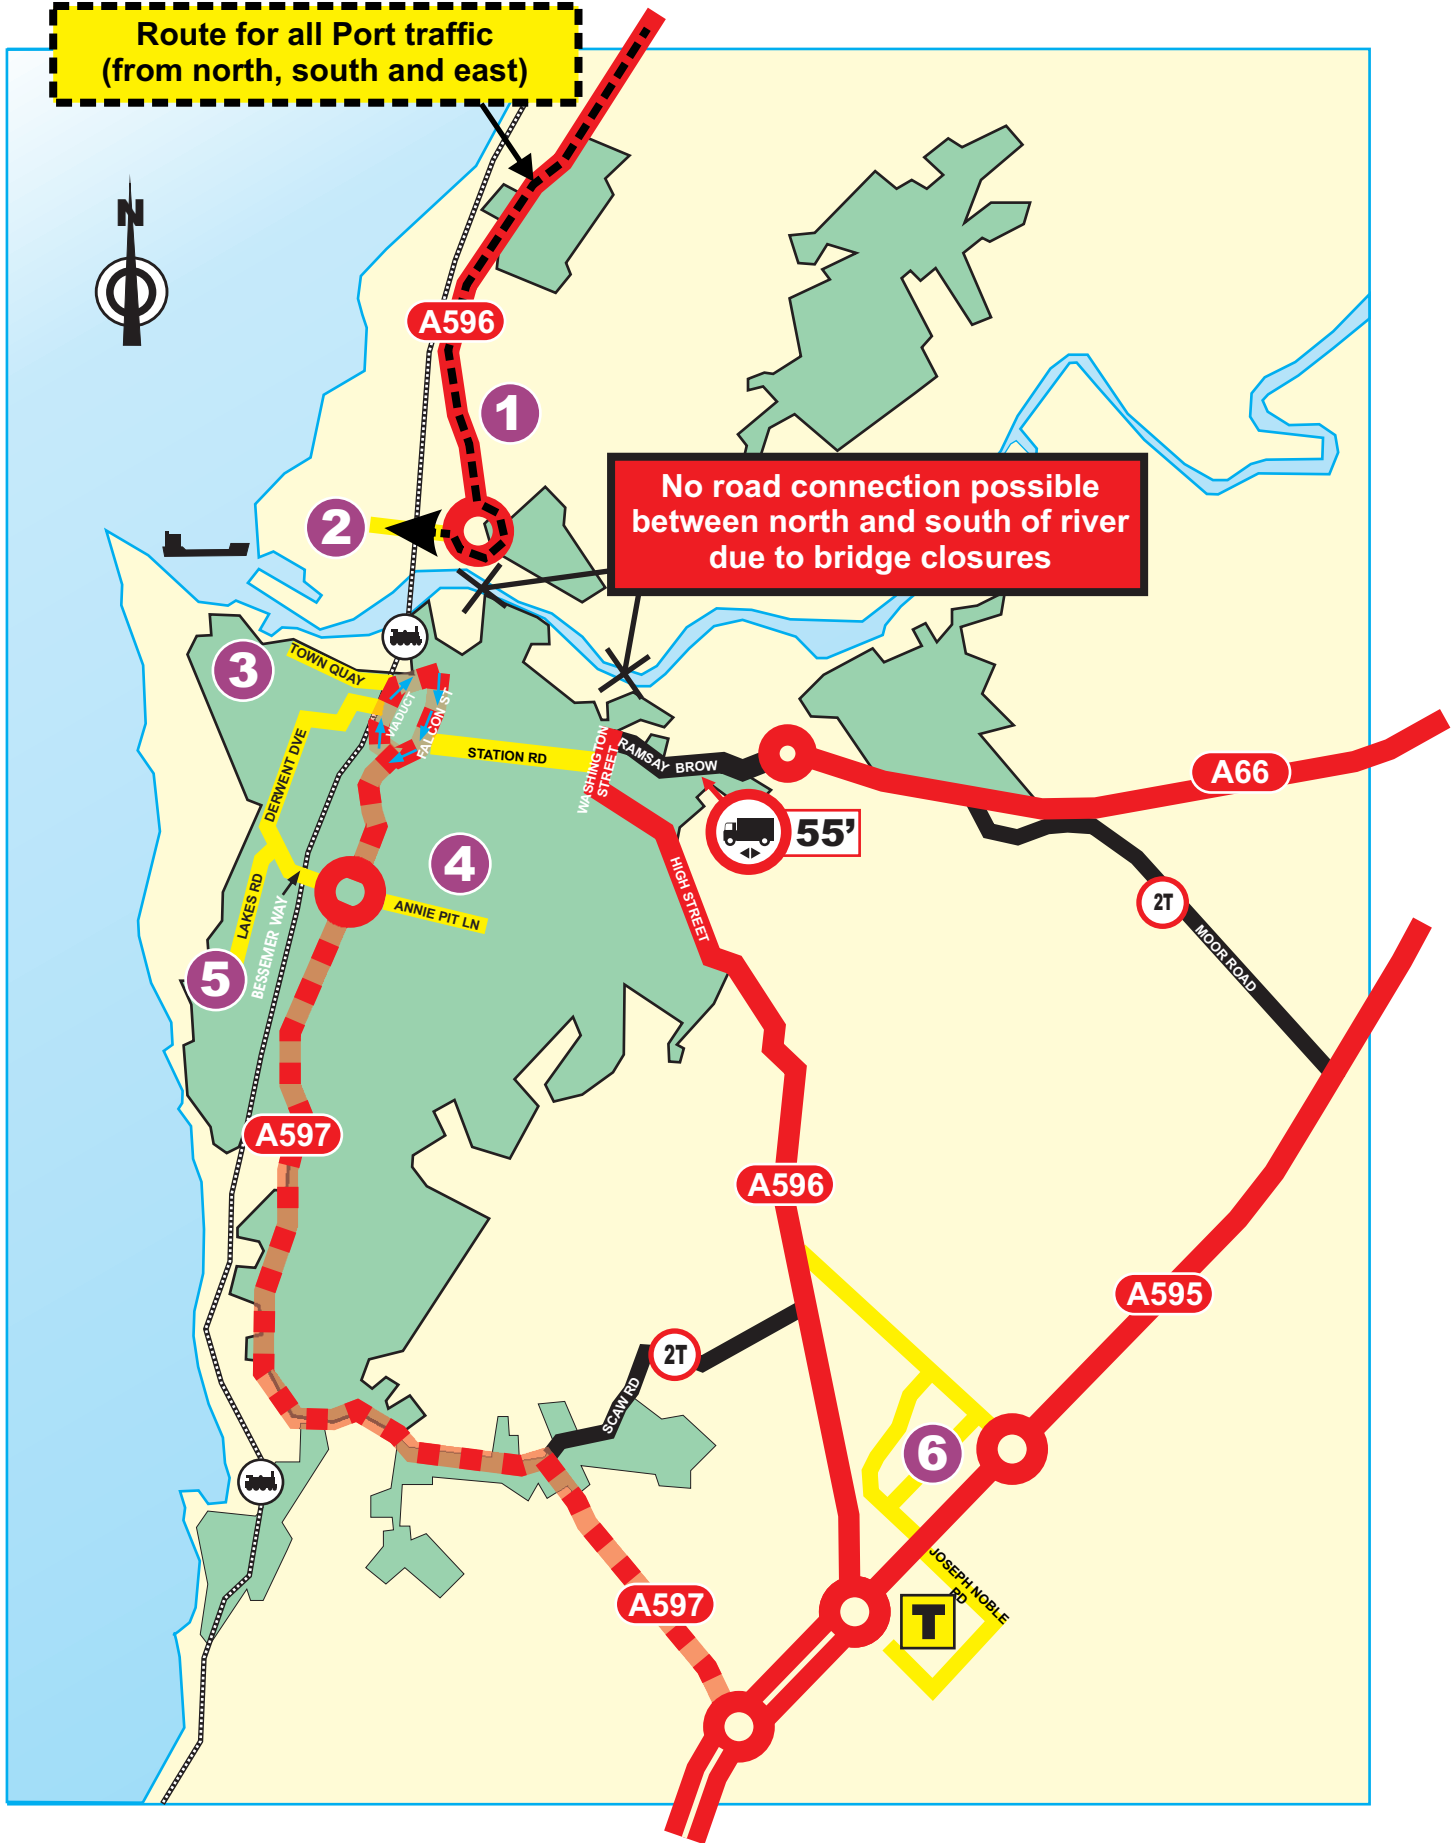

Route for all Port traffic
(from north, south and east)

No road connection possible
between north and south of river
due to bridge closures

- | | |
|---------------------------------------|---|
| 1 Dunmail Park Shopping Centre | 4 Clay Flatts Industrial Estate |
| 2 Port of Workington | 5 Derwent Howe Industrial Estate |
| 3 Yards | 6 Lillyhall Industrial Estate |