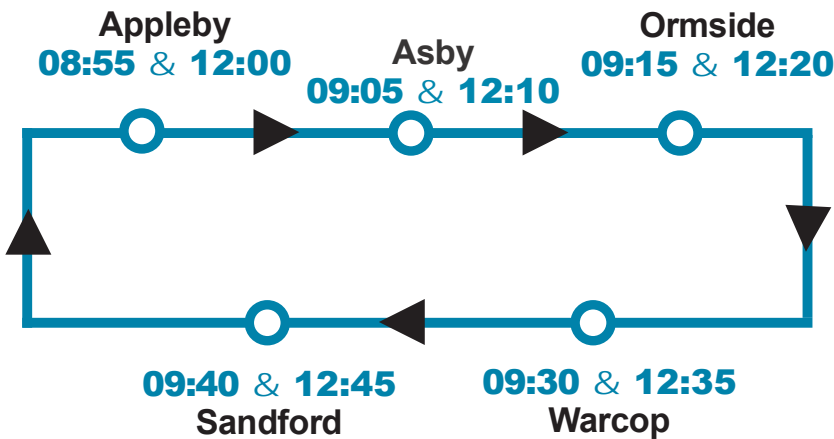

**Effective from
20 March 20**

APPLEBY

ASBY

ORMSIDE

WARCOP

SANDFORD

Community Wheels to Appleby

Meets the Stagecoach 563 to/from Penrith arriving Penrith 10:38 and returning from Penrith at 13:40

Community Transport initiatives available through Cumbria County Council:

- Voluntary Car Scheme
- Rural Wheels
- Community Wheels
- Village Wheels
- Community Minibus Sharing Scheme

For more information contact: 0333 240 69 65 (option 5)

Depart:

Friday Single fare to Appleby

Asby	£1.50
Ormside	£1.00
Warcop	£1.50
Sandford	£1.25

Depart from Appleby 12:00 & 14:25

Approximate times. Subject to demand on the day.

How to travel

Phone **01228 226428** to join the scheme.
Journey requests to be requested via Rural Wheels by 12 noon the day before you travel.