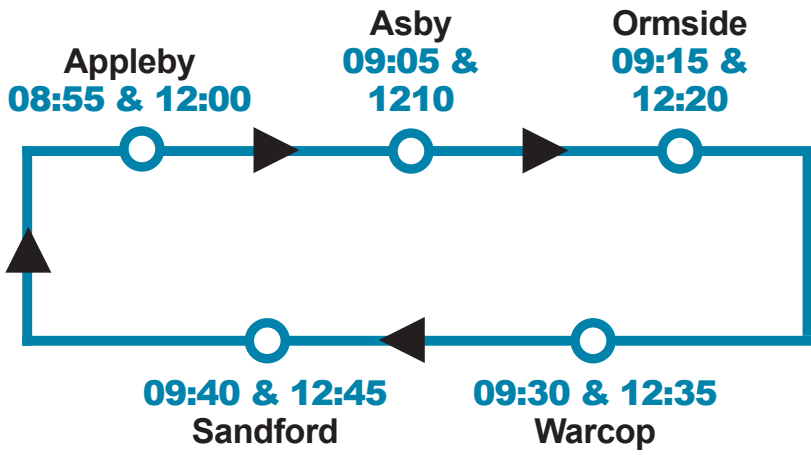

**Effective from
24 Sep 2021**

Community Wheels to Appleby

Meets the Stagecoach 563 to/from Penrith arriving Penrith 10:50 and returning from Penrith at 13:40

Community Transport initiatives available through Cumbria County Council:

- Voluntary Car Scheme
- Rural Wheels
- Community Wheels
- Village Wheels
- Community Minibus Sharing Scheme

For more information contact: 0333 240 69 65 (option 5)

Depart:

Friday Single fare to Appleby

Asby	£1.50
Ormside	£1.00
Warcop	£1.50
Sandford	£1.25

Depart from Appleby 12:00 & 14:25
Approximate times. Subject to demand on the day.

How to travel
Phone **01228 226430** to join the scheme.
Journey requests are made by the Rural Wheels team, before 12 noon the day before you wish to travel.