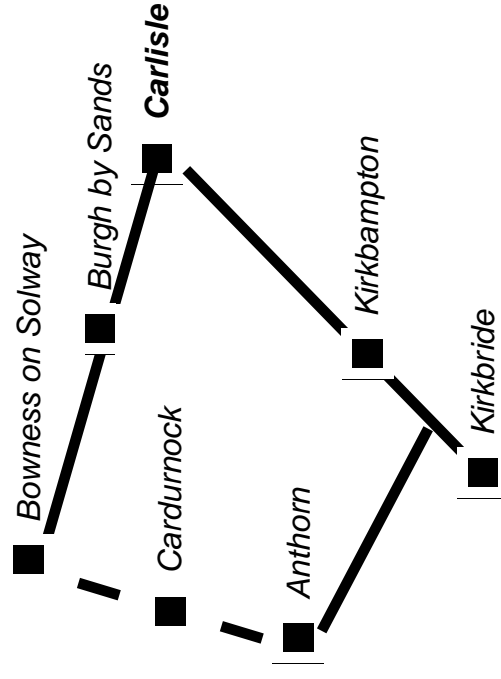

You can now check your bus is running to time online

Follow the links from
www.cumbria.gov.uk/buses/realtime

or
 if you have smart phone
 with a QR code reader

Towards Carlisle

From Carlisle

Service 93 (except 1810) returns from Bowness on Solway as 93A; 93A returns from Bowness on Solway as 93; 93Sch operates on schooldays only // ↓ / - : Bus does not call at this stop on this journey

Penrith (104);
Keswick (554);
Workington (300);
Silloth (400);
Cockermouth (400);
Newcastle (685);
Dumfries (79);
Galashiels (X95)

A large print version of this
timetable is available.

Phone 0333 240 69 65

(Option 1)

Monday - Friday 08:30 to 17:00

From
4th September 2018

Service

93

Carlisle -
Bowness
on Solway -
Anthorn

Operated by
Stagecoach in Cumbria

www.traveline.info
traveline 0871 200 22 33
public transport info