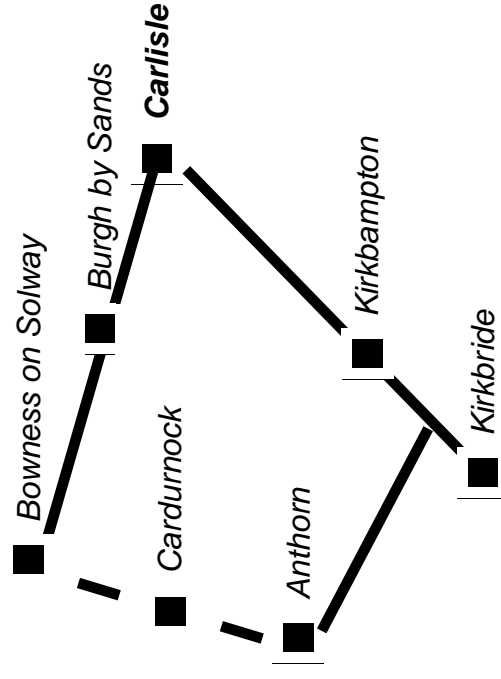

You can now check your bus is running to time online

Follow the links from
www.cumbria.gov.uk/buses/realtime

or
 if you have smart phone
 with a QR code reader

Towards Carlisle

From Carlisle

Service 93 (except 1810) returns from Bowness on Solway as 93A; 93A returns from Bowness on Solway as 93; 93Sch operates on schooldays only // ↓ / - : Bus does not call at this stop on this journey

Penrith (104);
Keswick (554);
Workington (300);
Silloth (400);
Cockermouth (400);
Newcastle (685);
Dumfries (79);
Galashiels (X95)

A large print version of this
timetable is available.

Phone 0333 240 69 65

(Option 1)

Monday - Friday 08:30 to 17:00

From
4th September 2018

Service

93

Carlisle -
Bowness
on Solway -
Anthorn

Operated by
Stagecoach in Cumbria

traveline
public transport info