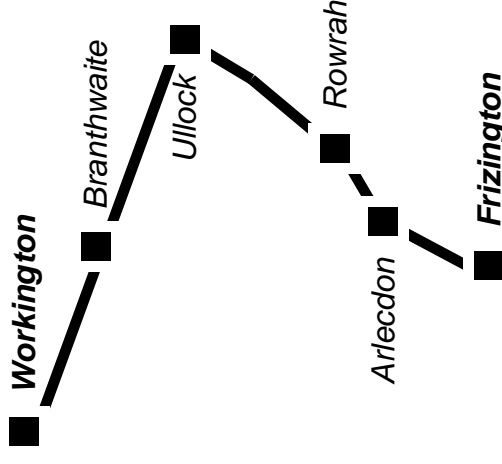

For up to date journey details phone
Traveline : 0871 200 22 33.
(Daily : 07:00 to 20:00)

12p per minute plus your phone company's access charge.

Service 218

Frizington
Workington

From
September 2015
(updated October 2017)