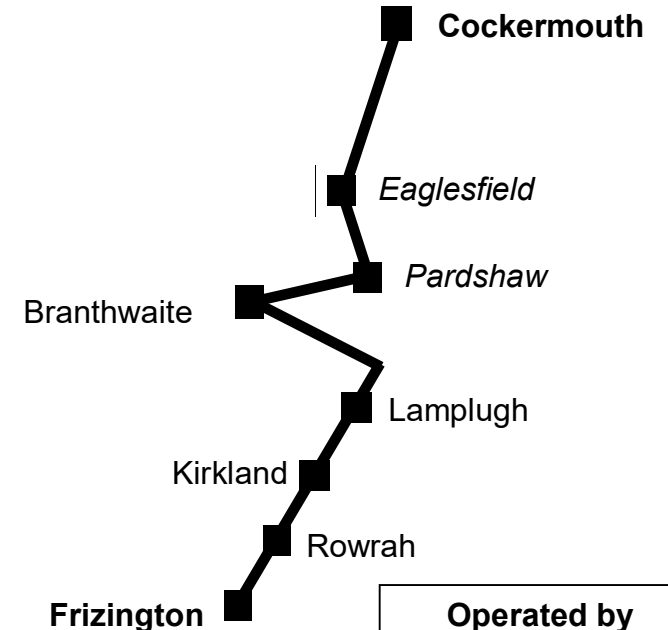

Comments and Suggestions

If you have comments or suggestions on how your local bus services may be improved, please write to:

Scheduled Bus Services Team,
Cumbria County Council,
Parkhouse Building, Baron Way,
Kingmoor Business Park,
Carlisle, Cumbria, CA6 4SJ

e.mail: public.transport@cumbria.gov.uk
'phone : 0333 240 6965 (Select option 1)

Further Information

Copies of timetables for all bus services throughout Cumbria can be found at :
www.cumbria.gov.uk/buses

For up to date journey details phone
Traveline : 0871 200 22 33.
(Daily : 07:00 to 20:00)

12p per minute plus your phone company's access charge.

This service is operated by

Jansen Travel T: 01946 862091

It is funded by

*Arlecdon & Frizington, Dean,
and Lamplugh Parish Councils*

For details of how to join the
West Cumbria Bus User Group
please phone 07561 360 615

A large print version of this
timetable is available.
Contact the
Scheduled Bus Services Team
on 0333 240 69 65 (Option 1)
Monday to Friday
08:30 to 17:00

From
20th March
2019

Operated by
Jansen Travel
Wednesdays only

www.traveline.info
0871 200 22 33
public transport info Open Daily 7am until 8pm

Printed on recycled paper

12p per minute plus your phone company's access charge.