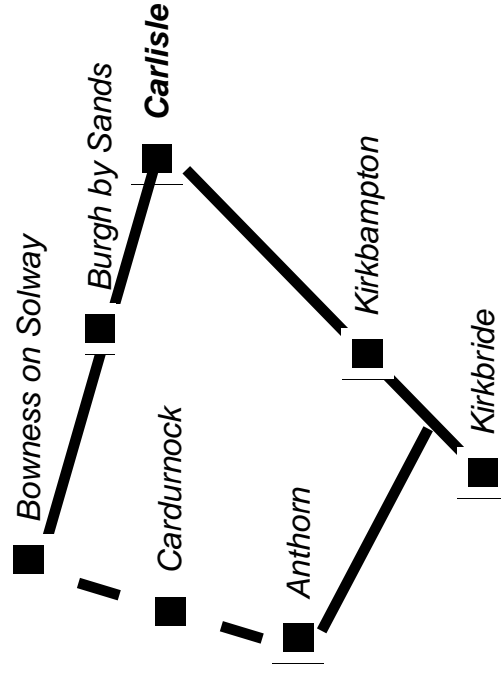

You can now check your bus is running to time online

Follow the links from
www.cumbria.gov.uk/buses/realtime

or
 if you have smart phone
 with a QR code reader

Towards Carlisle

From Carlisle

Service 93 (except 1810) returns from Bowness on Solway as 93A; 93A returns from Bowness on Solway as 93; 93Sch operates on schooldays only // ↓ / - : Bus does not call at this stop on this journey

▲ : Travel via Bowness on Solway - refer to times above ▼ : Travel via Bowness on Solway - refer to times below

Comments and Suggestions

Timetable Leaflet Requests

If you have comments or suggestions on how your local bus services may be improved, or to request a timetable leaflet please contact:

Penrith (104);
Keswick (554);
Workington (300);
Silloth (400);
Cockermouth (400);
Newcastle (685);
Dumfries (79);
Galashiels (X95)

A large print version of this
timetable is available.

Phone 0333 240 69 65
(Option 1)

Monday - Friday 08:30 to 17:00

From
4th September 2018

Service

93

Carlisle -
Bowness
on Solway -
Anthorn

Operated by
Stagecoach in Cumbria

traveline
public transport info

www.traveline.info