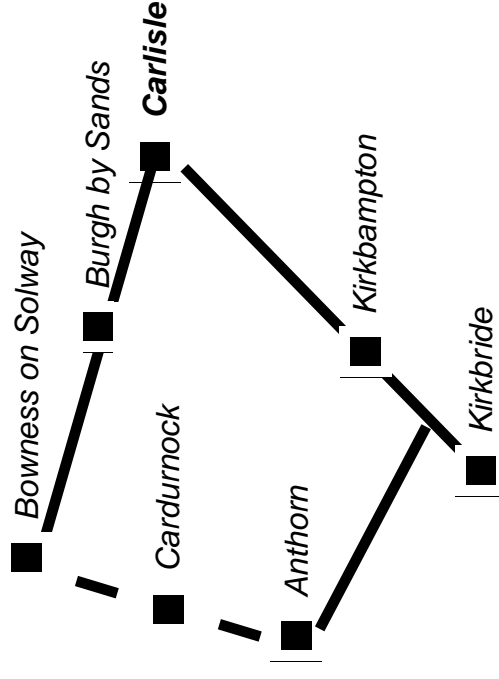

	93A	93A	93	93
<b>Carlisle, Bus Station [5]</b>	<b>06:35</b>	<b>09:30</b>	<b>12:50</b>	<b>16:30</b>
West Tower Street [L]	06:38	09:33	12:54	16:34
Cumberland Infirmary	↓	↓	13:00	↓
Moorhouse	06:52	09:47	▼	▼
<b>Thurstonfield</b>	<b>06:55</b>	<b>09:50</b>	▼	▼
Kirkbampton	06:58	09:53	▼	▼
Kirkbride	07:09	10:04	▼	▼
Anthorn	07:20	10:15	▼	▼
Cardurnock	↓	10:20	▼	↓
<b>Bowness on Solway</b>	<b>07:34</b>	<b>10:32</b>	<b>13:37</b>	<b>17:14</b>
Cardurnock	↓	▲	13:49	↓
Anthorn	▲	▲	13:56	17:28
Kirkbride	▲	▲	14:06	17:38
Kirkbampton	▲	▲	14:16	17:48
<b>Thurstonfield</b>	▲	▲	<b>14:18</b>	<b>17:50</b>
Moorhouse	▲	▲	14:21	17:53
Cumberland Infirmary	↓	11:10	↓	↓
West Tower Street	08:13	11:16	14:33	18:05
<b>Carlisle, Bus Station</b>	<b>08:18</b>	<b>11:21</b>	<b>14:36</b>	<b>18:08</b>

### Other services are available at Carlisle to:

Penrith (104);  
Keswick (554);  
Workington (300);  
Silloth (400);  
Cockermouth (400);  
Newcastle (685);  
Dumfries (79);  
Galashiels (X95)

A large print version of this  
timetable is available.

Phone 0333 240 69 65  
(Option 1)

Monday - Friday 08:30 to 17:00

From  
4th September 2018

Service

93

Carlisle -  
Bowness  
on Solway -  
Anthorn

Operated by  
Stagecoach in Cumbria

[www.traveline.info](http://www.traveline.info)  
**traveline** 0871 200 22 33  
public transport info