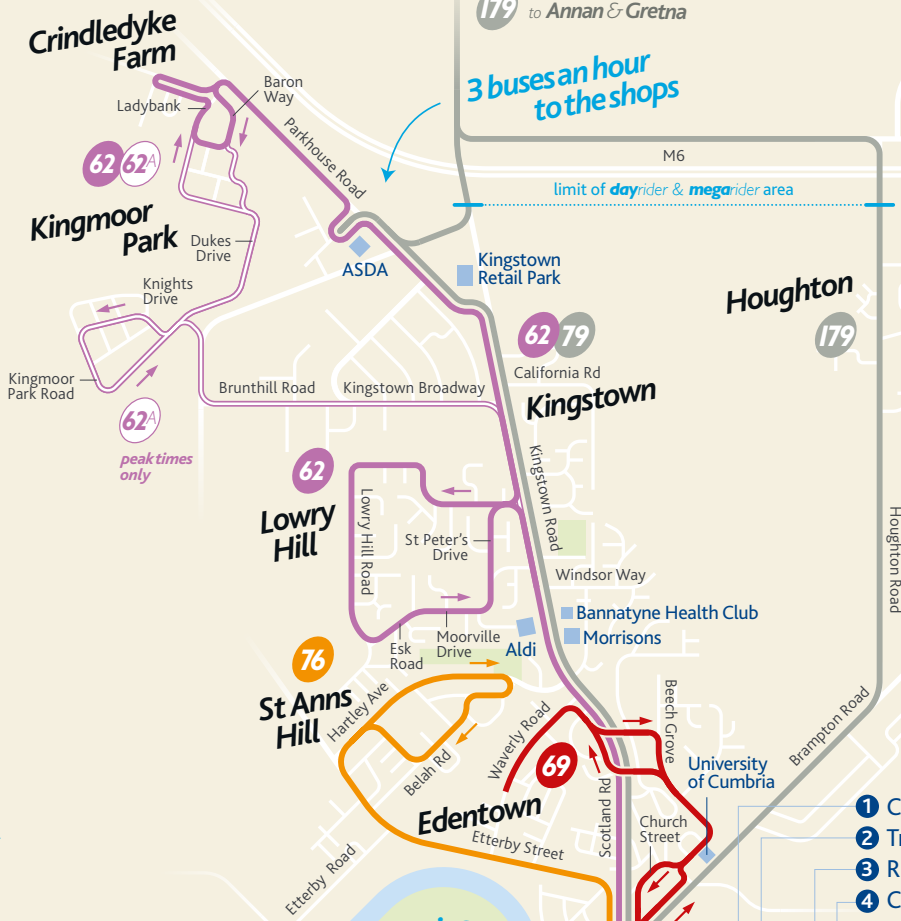

79 to Dumfries, Annan & Gretna
179 to Annan & Gretna

3 buses an hour to the shops

A bus stops

- 1 Carlisle College
- 2 Trinity School
- 3 Richard Rose Academy
- 4 Carlisle Youth Zone

buses every 10 mins

great match day tickets available

Raffles

city centre

Botcherby

Durranhill

60 60A evenings only
61B Sundays only

Morton West

Chances Park

Holme Head

St Nicholas Gate Retail Park

Harraby East

buses to the coast

to Wigton, Maryport, Workington & Whitehaven 300301

to Wigton & Silloth 400

to Wigton & Keswick 554

to Wigton, Cockermouth & Whitehaven 600

days out in the Lake District

400 to Durdar

104 to Penrith

Golden Fleece service station

limit of dayrider & megarider area at The Black Lion in Durdar

limit of dayrider & megarider area