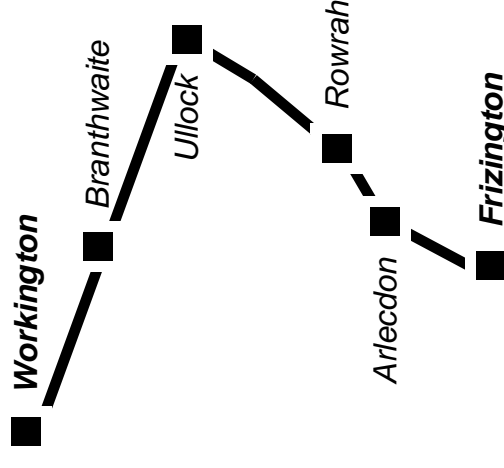

For up to date journey details phone
Traveline : 0871 200 22 33.
(Daily : 07:00 to 20:00)

12p per minute plus your phone company's access charge.

Service 218

Frizington
Workington

From
September 2015
(updated October 2017)