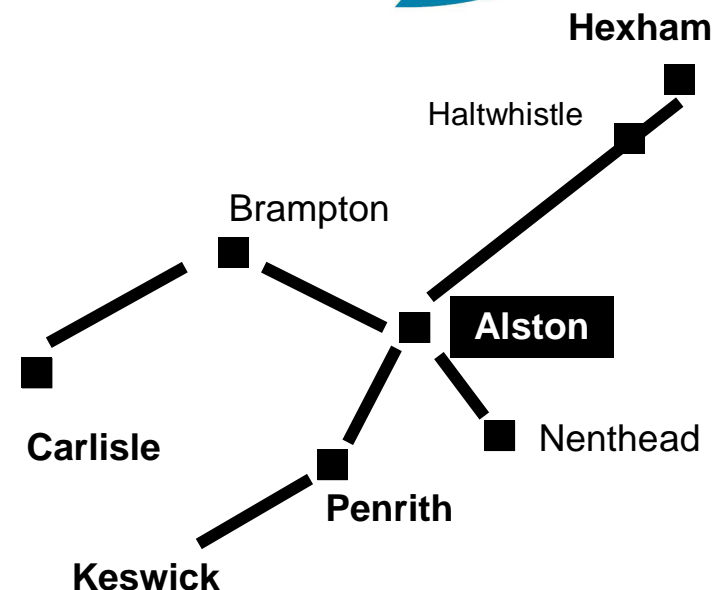

To Haltwhistle

(Go North East Service 681)

Monday to Saturday (not bank holidays)

09:02	Arr.09:46
14:22	Arr.15:06

On Thursdays in School Holidays, when the Telford 680 is not operating, a Community Wheels service runs for Alston Moor residents, to Brampton and Carlisle. Passengers need to join the scheme and seats must be pre-booked on 01434 382244 or alstonlinks@eden.gov.uk

08:05 BS	M-S	GNE	X81	Arr.08:55
14:10 WP	Tue	WB	889	Arr.15:30

From Haltwhistle, Market Place
 (Go North East Service 681)

Monday to Saturday (not bank holidays)

12:42	Arr.13:26
16:24	Arr.17:08

A Voluntary Car Scheme is available in the Alston are. Ring 01434 381896 for details

Alston Local Services are provided by:

Wright Brothers T: 01434 381 200

Telfords Coaches T: 013873 75677

Go North East T: 01914229207

What's Changed

- Telfords service 680 timetable to Carlisle revised
 - Service 680 no longer serves Nenthead
 - Day return to Carlisle no longer available

Cumbria County Council

From
29th October 2018

Alston Local
Services

Operated by
Wright Brothers
Telfords Coaches
Go North East

Calls cost 12p per minute plus your phone company's access charge