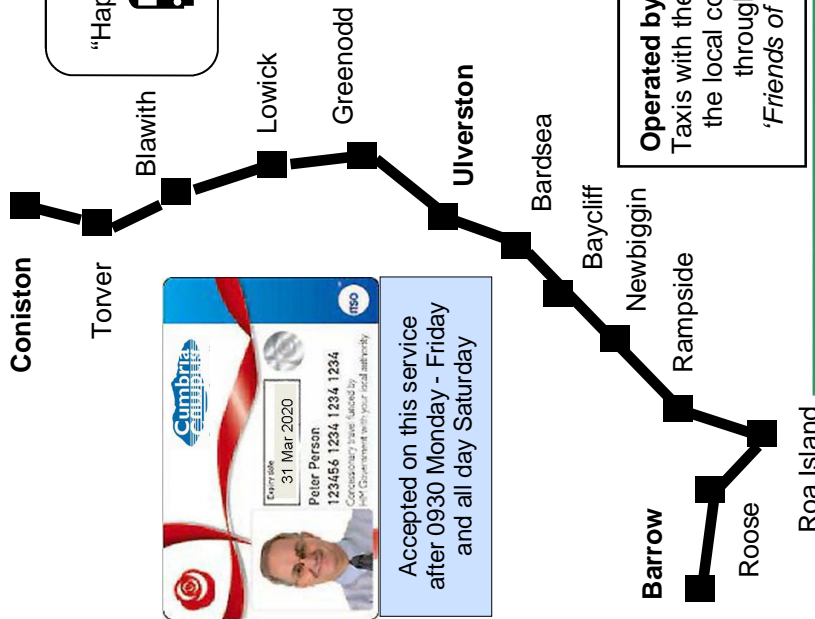

Accepted on this service
after 0930 Monday - Friday
and all day Saturday

Operated by Blueworks
Taxis with the support of
the local community
through the
'Friends of the X12'

www.traveline.info
traveline 0871 200 22 33
public transport info
Open Daily 7am until 8pm
Calls cost 12p per minute plus your phone company's access charge

Coniston - Torver - Greenodd - Ulverston				Blueworks Taxis		X12
Monday - Saturday (except Public Holidays)						
X12	M-S	FS	M-F Sch	Mon Hol	Tu-F Hol	
Coniston, Crown Hotel	09:30	13:45	15:45J	15:45J	16:30	
Torver, Church House Inn	09:37	13:52	15:52	15:52	16:37	
Oxen House	09:40	13:55	15:55	15:55	16:40	
Water Yeat	09:45	14:00	16:00	16:00	16:45	
Blawith, church	09:47	14:02	16:02	16:02	16:47	
Lowick Bridge	09:49	14:04	16:04	16:04	16:49	
Lowick Green	09:51	14:06	16:06	16:06	16:51	
Spark Bridge, Village	09:55	14:10	16:10	16:10	16:55	
Greenodd, Shelter	10:00	14:15	16:15	16:15	17:00	
Ulverston, Booths (A590)	10:04	14:19	16:19	16:19	17:04	
Ulverston, King Street	10:06	v	v	v	v	
Ulverston, Victoria Road	10:10	14:25	16:30	16:30	17:10	
<i>Through service to Barrow (certain days only)</i>	▼	▼	-	-	-	
X12	Sch	S&H	FS	Mon	Tu-F Sch	Tu-F Hol
<i>Through service from Barrow (certain days only)</i>	-	-	▼	▼	▼	▼
Ulverston, Victoria Road	08:10	08:45	12:20	14:50	14:50	15:50
Greenodd, Shelter	08:17	08:52	12:27	14:57	14:57	15:57
Spark Bridge, Village	08:22	08:57	12:32	15:02	15:02	16:02
Lowick Green	08:25	09:01	12:36	15:05	15:05	16:05
Lowick Bridge	08:27	09:03	12:38	15:07	15:07	16:07
Blawith, Church	08:29	09:05	12:40	15:09	15:09	16:09
Water Yeat	08:31	09:07	12:42	15:11	15:11	16:11
Oxen House	08:36	09:12	12:47	15:16	15:16	16:16
Torver, Church House Inn	08:40J	09:15	12:50	15:20	15:20	16:20
Coniston, Crown Hotel	08:55	09:22	12:57	15:30	15:30	16:30

See overleaf for buses in the opposite direction and for notes

Printed on recycled paper

Whilst every effort has been made to ensure the information provided in this leaflet is correct, Cumbria County Council cannot be held responsible for any loss, damage, injury or inconvenience caused by errors, omissions, timetable changes or cancellations, delays or diversions of services.